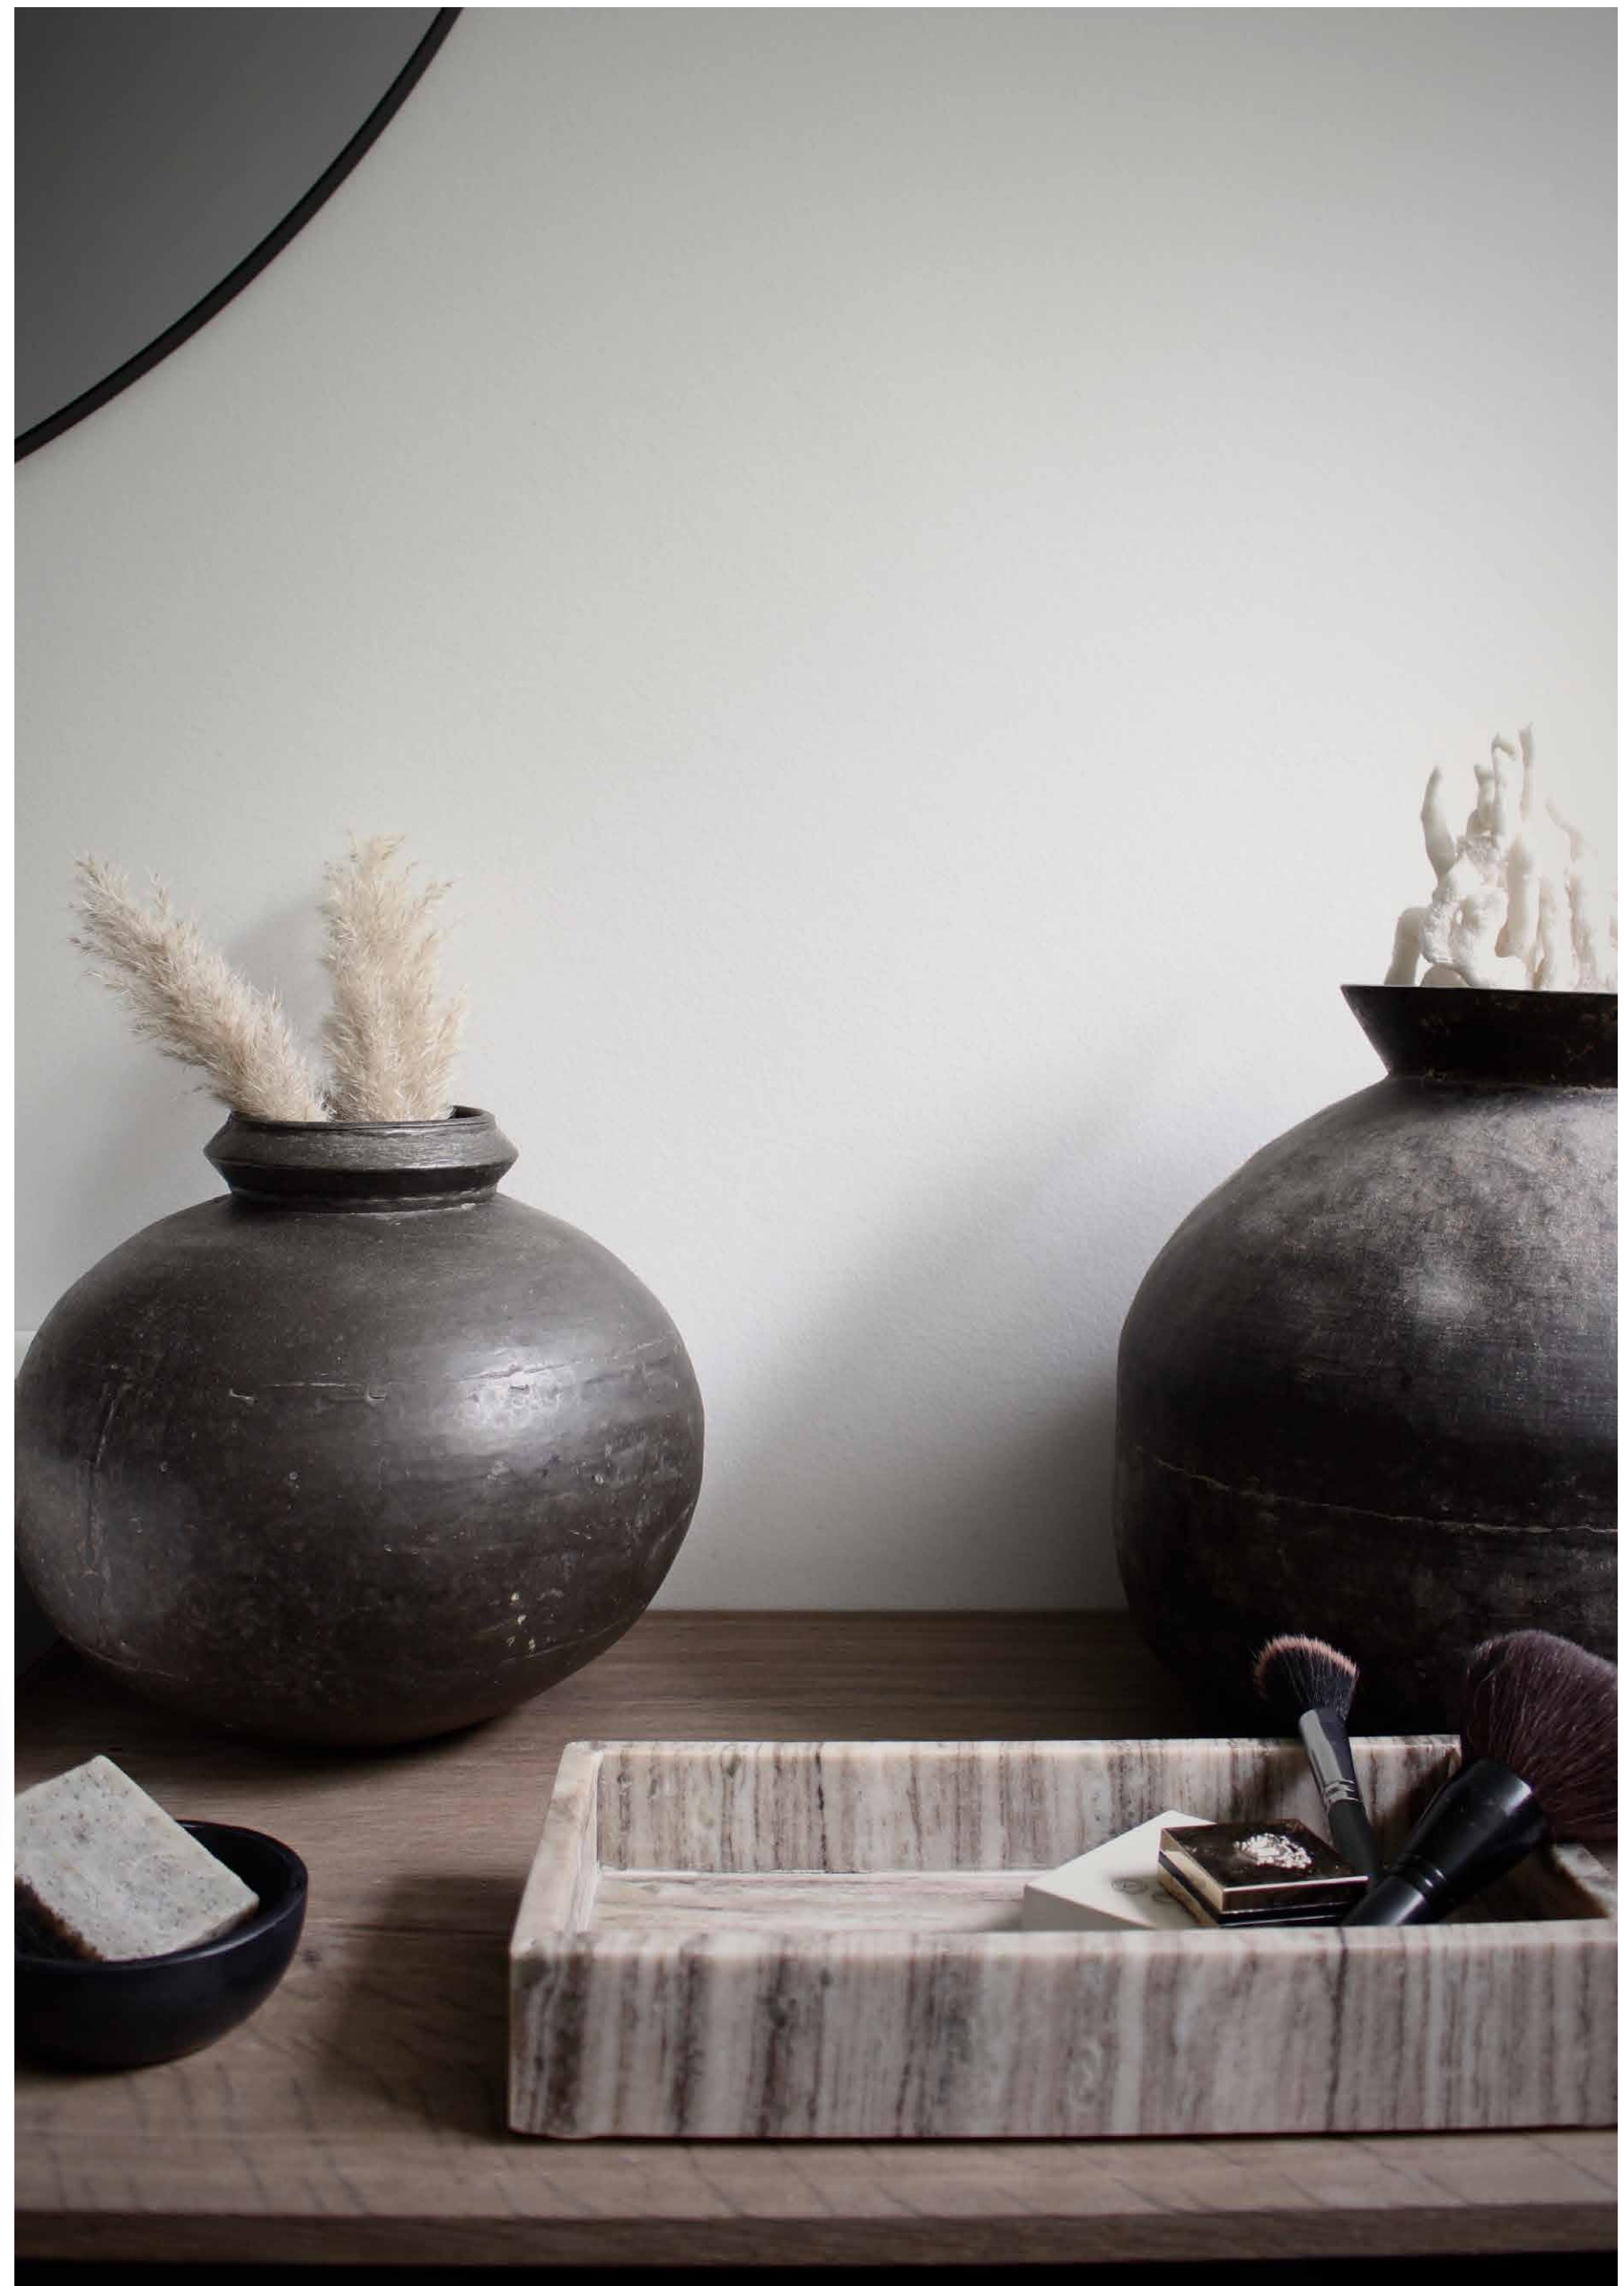

NATURAL URRAL STONE

SOLID & SIMPLE – *soft, smooth surface*