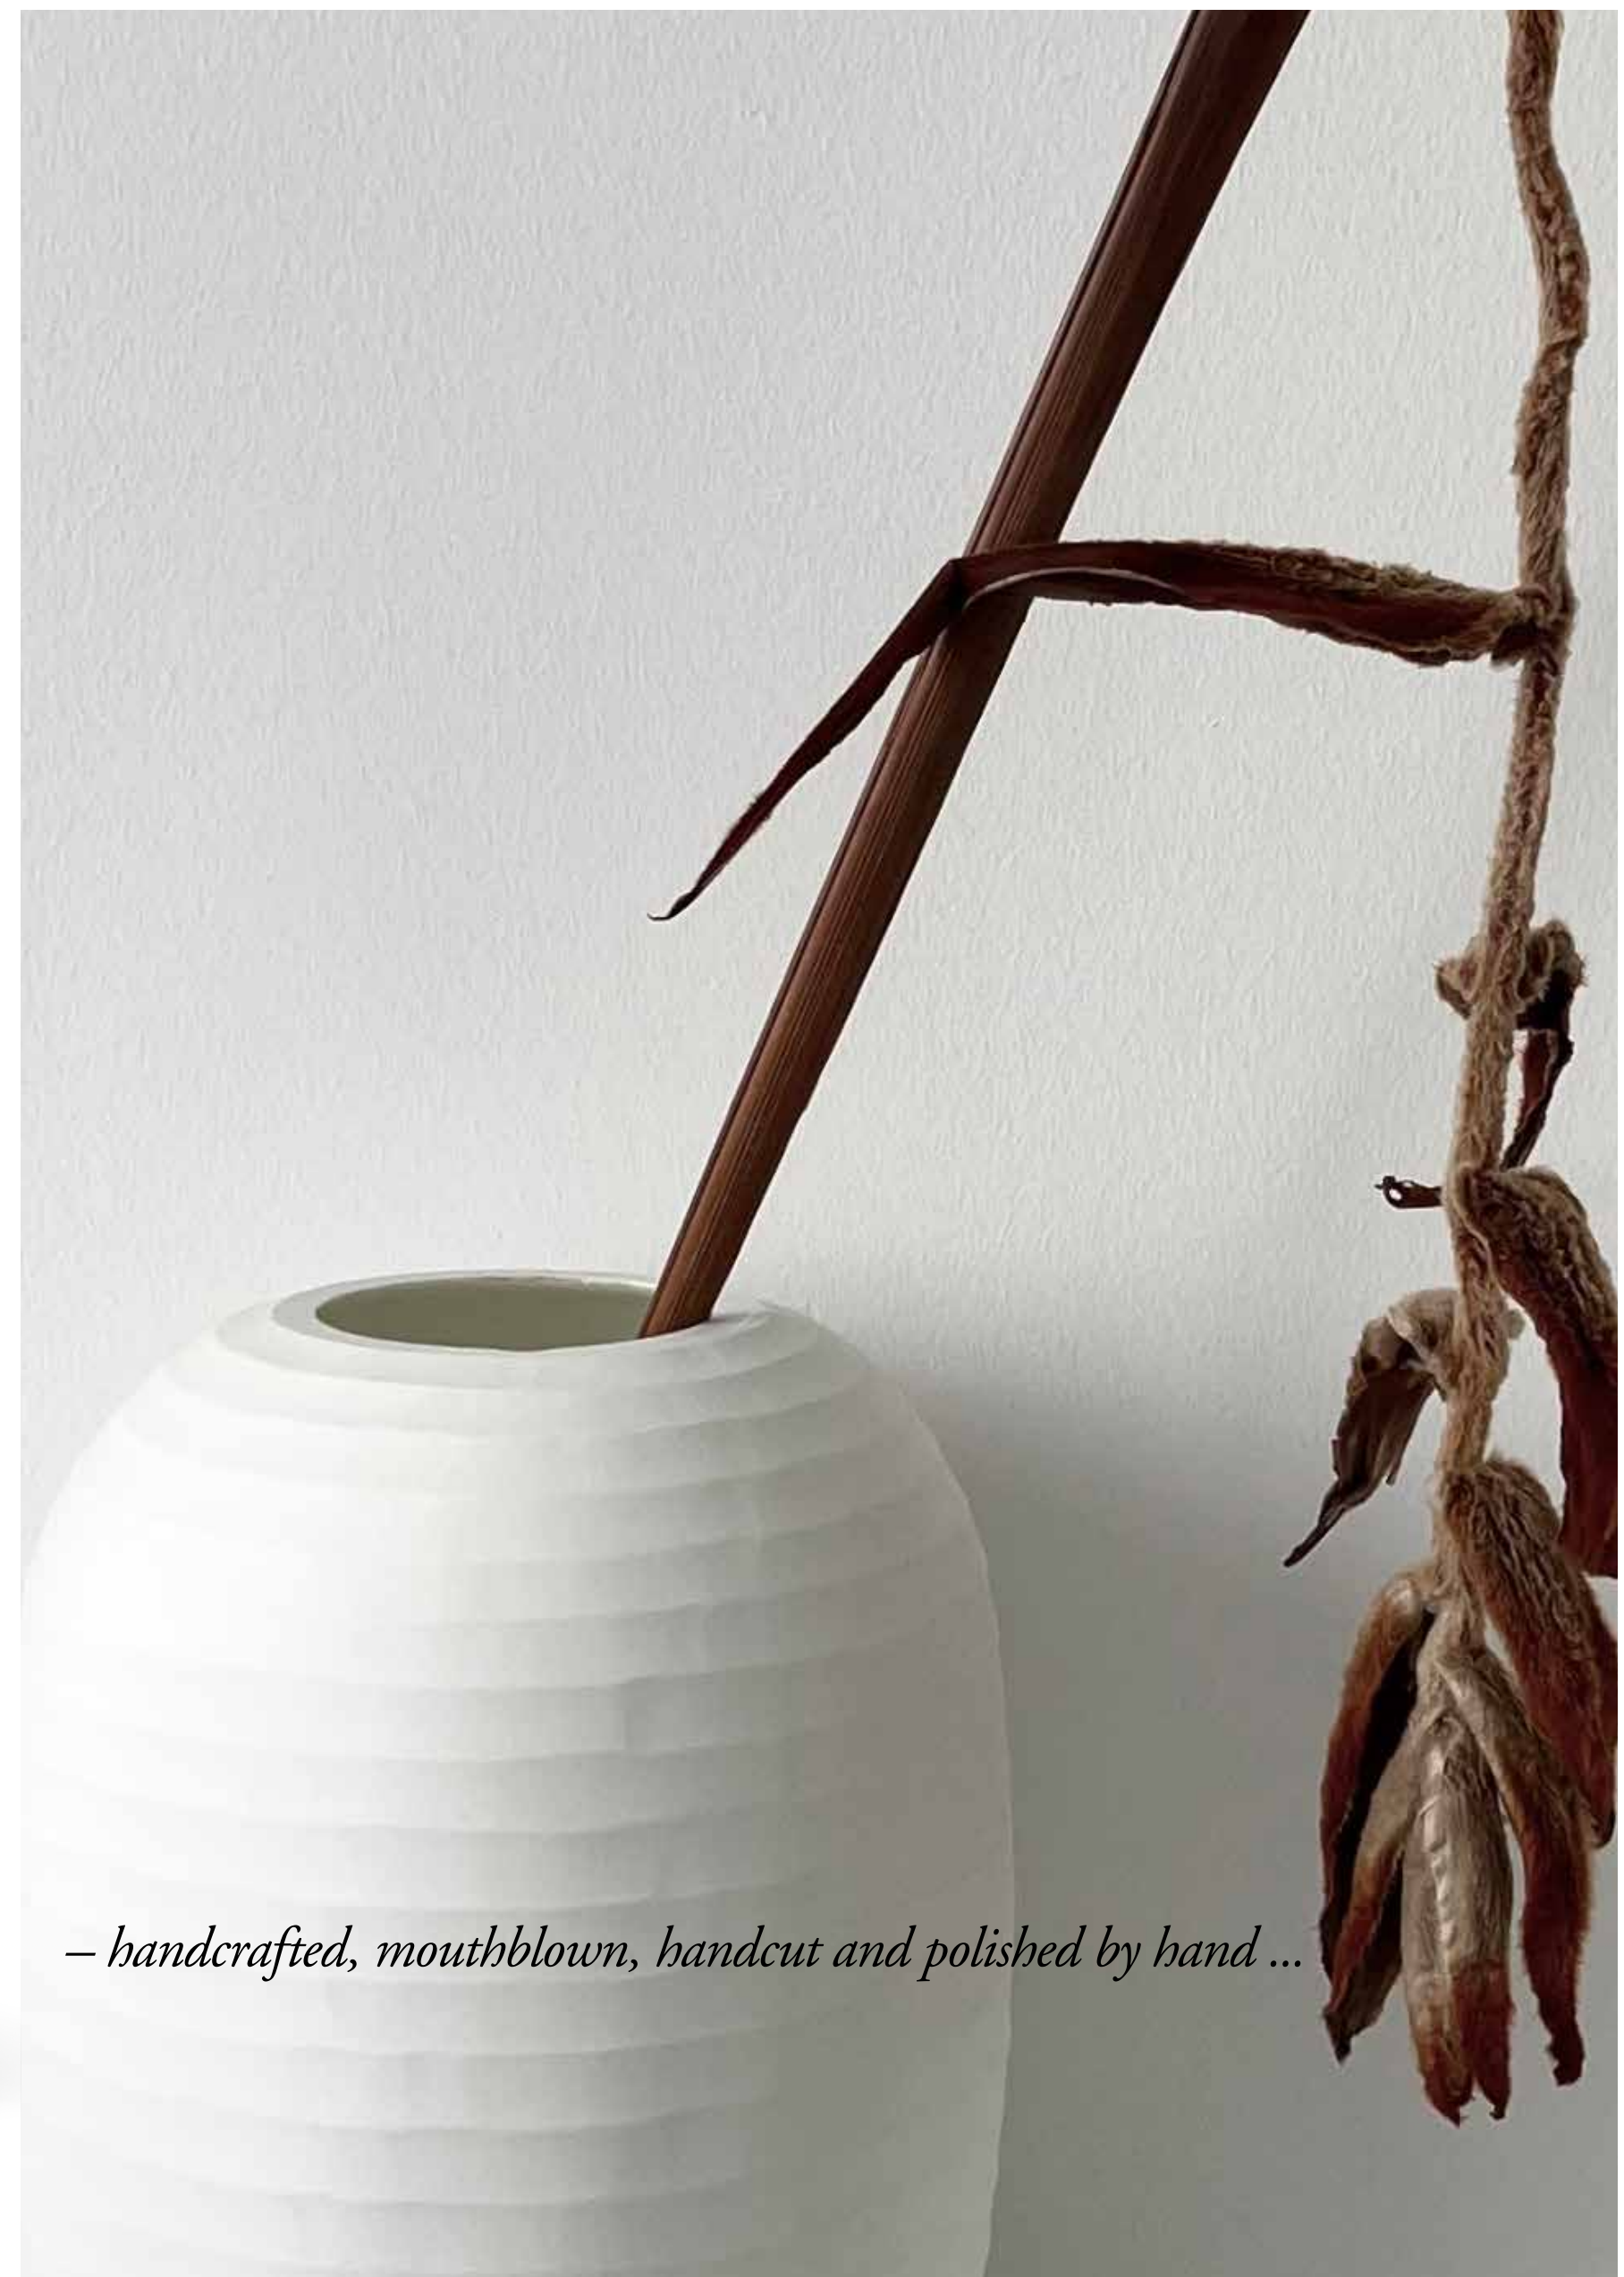

ORGANIC

[ɔ:'gænik]

With *soft and organic shapes* combined with wide lines the ORGANIC vases are inspired by the *forces of nature*. Like a rock which have been polished by the sea and other rocks over time, washed a shore being dried by rays of sun, the ORGANIC vases have the same expression by virtue of their matt surface and their organic shapes and sizes. The ORGANIC vases are *hand cut and hand polished* which gives them a natural, matt & unique expression.