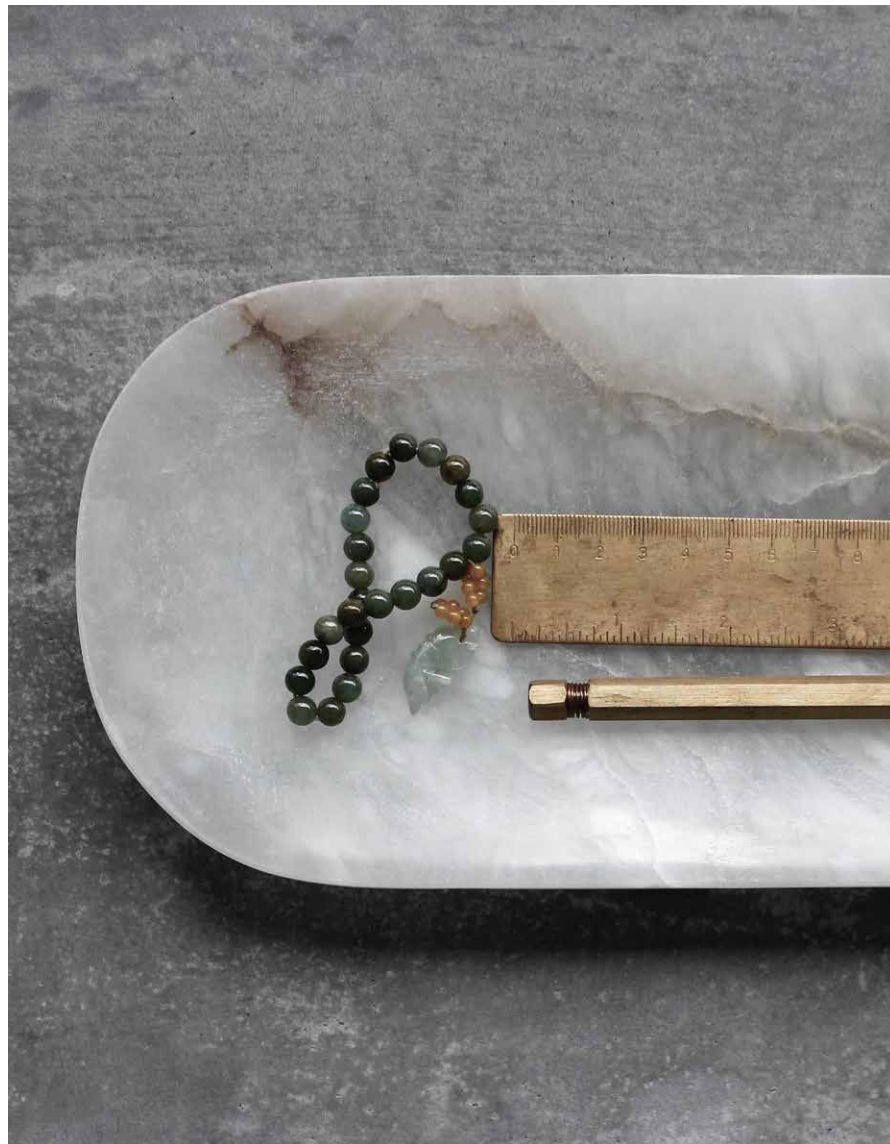

— home objects in timeless design in gentle and subtle colours inspired by nature ...

NATURAL

Interior can add distinguished elegance, warmth and a sophisticated dramatic atmosphere
— an elusive mystery.