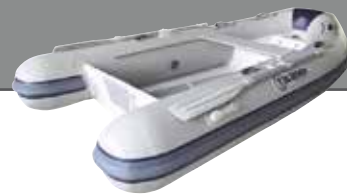

## TALAMEX SILVERLINE: strong and robust

---

You want sporty sailing and enjoying a highly manoeuvrable boat with excellent sailing characteristics ? The Silverline Talamex RIB is your boat!

Talamex Silverline Aluminium RIBs are manufactured from high grade 1100 decitex PVC fabric combined with a 3mm thick aluminum hull . The advantage of an aluminum hull in addition to the strength and stiffness of aluminum is also the low weight . This makes the boat very manoeuvrable , fast and manageable. All aluminum RIBs features a bowlocker and have a flat floor which have been finished with anti slip patches. The special powder coating ensures a high - quality appearance and makes the hull almost maintenance free. The boats are equipped with telescopic paddles and a pressure relief valve. All boats will be given a 2 year warranty. All Talamex boats are CE certified by the Dutch Marine Inspection so that they meet all European requirements.

## THE RANGE:

---

The Talamex Silverline RIB is available in 4 different sizes , ranging from 270 cm till 350 cm. Of course, all with the quality you expect from Talamex .

### Aluminum seat with cushion

Aluminum seat which can be used in multiple positions. A cushion is included.