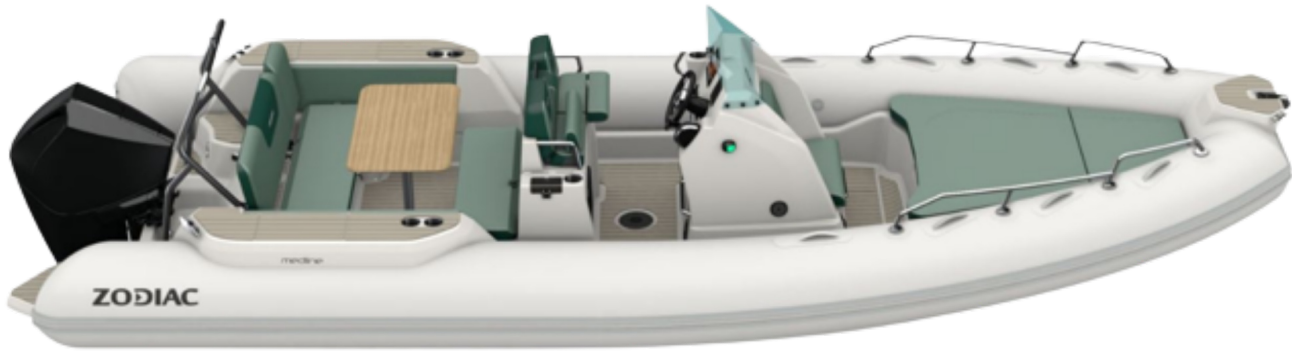

NEW

Perfect for long trips on the sea, the medline is a true private oasis thanks to its transformable surface, which can be transformed into a sunbathing area. Created for long day trips, the medline range is part of the new generation of Zodiac boats: rigid-hulled inflatable openly oriented towards leisure.

TECHNICAL FEATURES

OVERALL LENGTH (m-ft)	7.34m -24'1"	SCHAFT	XL
INSIDE LENGTH (m-ft)	6.16m -20'3"	MAXIMUM ALLOWED POWER (HP)	300
OVERALL BEAM (m-ft)	2.9m -9'6"	RECOMMENDED POWER (HP)	250
INSIDE BEAM (m-ft)	1.67m -5'6"	MAX. ALLOWED ENGINE WEIGHT (Kg-Lbs)	385 - 849
TUBE DIAMETER (m-ft)	0.6m -1'12"	DESIGN CATEGORY	B-C
WEIGHT (Kg-Lbs)	1150 - 2525	HULL LENGTH (m - ft)	6.45m -21'2"
NUMBER OF PASSENGERS (CAT. C)	16	HULL WIDTH (m - ft)	2.15m -7'1"
NUMBER OF PASSENGERS (CAT. B-C)	7	HULL HEIGHT (m - ft)	2.2m -7'3"
MAXIMUM PAYLOAD (CAT. C) (Kg-Lbs)	1930 - 4254	DEADRISE	22°
MAXIMUM PAYLOAD (CAT. B) (Kg-Lbs)	1330 - 2932	TANK (L - Gal)	300L -80Gal
NUMBER OF WATERTIGHT COMPARTMENTS	5		

VERSIONS

MED7.5-4
MED7.5-3
MED7.5-1
MED7.5-2

MEDLINE 7.5: NEO Carbon Tube - Dark Grey Gel Coat
 MEDLINE 7.5: NEO Carbon Tube - White Gel Coat
 MEDLINE 7.5: NEO Tube - Grey Gel Coat
 MEDLINE 7.5: NEO Tube - White Gel Coat

PRICES VAT included

STANDARD EQUIPMENT

HULL & DECK: 2 Bailers, 2 Swimming Platforms w/ Port Telescopic Boarding Ladder , 3 Big Storage Compartments , 4 Cleats, 6 Cupholders (on Wings (4), Console and Bolster) , Double-Position Bolster w/ Built-in Kitchen, GRP Wings w/ EVA, Self Bailing Cockpit, Tilting Console w/ Storage Under Deck , 1 Bow D Ring .