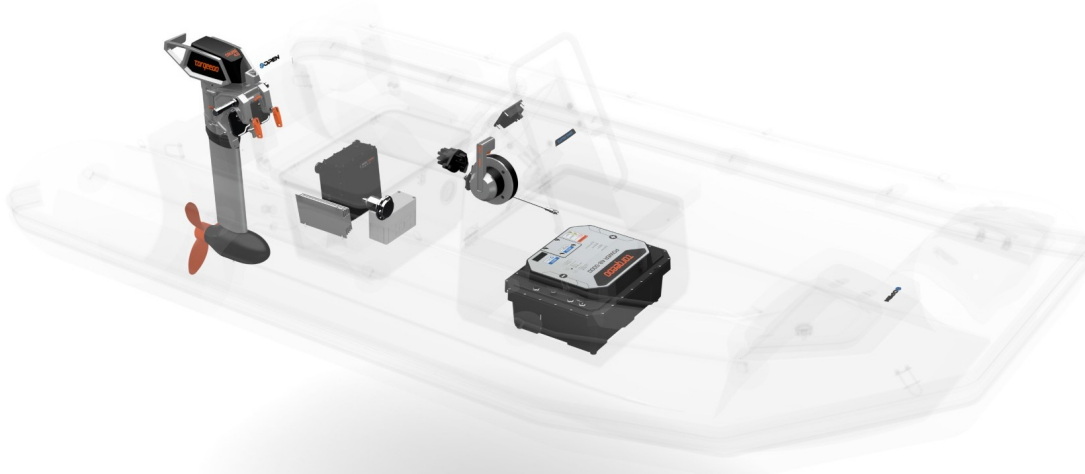

Zodiac eOPEN powered by Torqeedo : 100% electric

First complete range of 100% electric boats after the eJET in 2017, these new models are a real technological achievement and mark a new era for both Torqeedo and Zodiac.

The eOPEN range in a nutshell:

- Ideal for exploring sensitive or difficult-to-access areas
- Easy to use and highly manoeuvrable
- Autonomy of about one hour at maximum power
- No noise or fumes to disturb peaceful enjoyment
- Very little maintenance or upkeep
- Long-term savings
- Unique, ecologically responsible experience
- Factory fitted electrical installation in the console and bench

TECHNICAL FEATURES

AUTONOMY	50 MN at 5kn / 10h at 5kn	NUMBER OF PASSENGERS (CAT. C)	4
ELECTRIC ENGINE	Torqeedo Cruise 6.0 RS	MAXIMUM PAYLOAD (CAT. C) (Kg-Lbs)	340-750
MAXIMUM SPEED (KM/H)	22	NUMBER OF WATERTIGHT COMPARTMENTS	3
MAX SPEED (KNOTS)	13	SCHAFT	L
OVERALL LENGTH (m-ft)	3.4m-11'2"	MAX. ALLOWED ENGINE WEIGHT (Kg-Lbs)	95-209
INSIDE LENGTH (m-ft)	2.45m-8'	HULL LENGTH (m - ft)	2.9m-9'6"
OVERALL BEAM (m-ft)	1.7m-5'7"	HULL WIDTH (m - ft)	1.13m-3'8"
INSIDE BEAM (m-ft)	1.1m-3'7"	HULL HEIGHT (m - ft)	1.17m-3'10"
TUBE DIAMETER (m-ft)	0,45m1'6"	DEADRISE	18°
WEIGHT (Kg-Lbs)	226-498		

STANDARD EQUIPMENT

HULL & DECK: Bow Storage + Cushion , Fairleads, GRP Deep V-Hull, Lockable Mooring Storage, Console with Wheel, 1 Bow Cleat.

COMFORT: 2 USB Plugs, Bench w/ Tilting Backrest, Bow Cushion, Side Seat, Under Bench Storage , Windshield, Handrail.