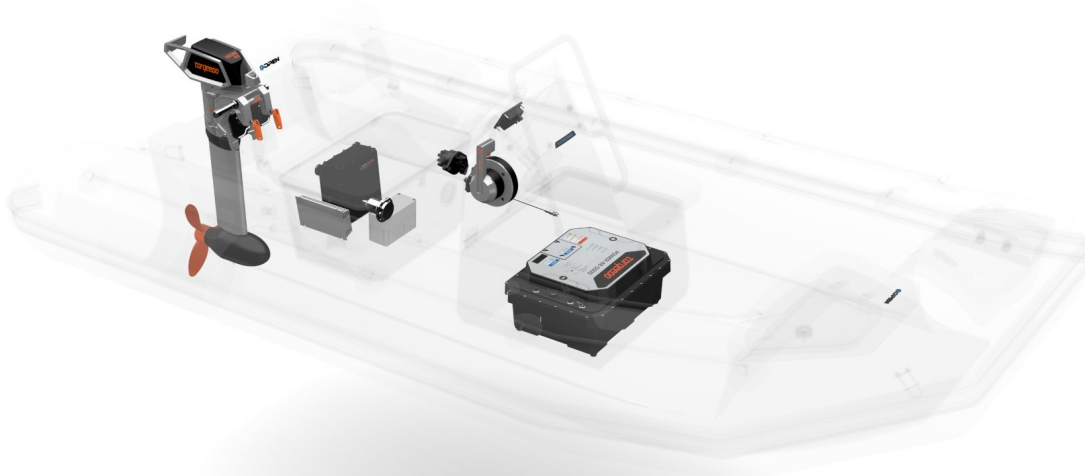

The eOPEN range in a nutshell:

- Ideal for exploring sensitive or difficult-to-access areas
- Easy to use and highly manoeuvrable
- Autonomy of about one hour at maximum power
- No noise or fumes to disturb peaceful enjoyment
- Very little maintenance or upkeep
- Long-term savings
- Unique, ecologically responsible experience
- Factory fitted electrical installation in the console and bench

TECHNICAL FEATURES

REGISTERED LENGTH Lh (without rem. parts) (m-ft)	3.4m-11'2"	ELECTRIC ENGINE	Torqeedo Cruise 6.0 RS
INSIDE LENGTH (m-ft)	2.16m-7'1"	AUTONOMY	50 MN at 5kn / 10h at 5kn
OVERALL BEAM (m-ft)	1.7m-5'7"	MAXIMUM SPEED (KM/H)	22
INSIDE BEAM (m-ft)	0.8m-2'7"	MAX SPEED (KNOTS)	13
TUBE DIAMETER (m-ft)	0,45m1'6"	MAX. ALLOWED ENGINE WEIGHT (Kg-Lbs)	95-209
WEIGHT (Kg-Lbs)	226-498	HULL LENGTH (m - ft)	2.9m-9'6"
NUMBER OF PASSENGERS (CAT. C)	4	HULL WIDTH (m - ft)	1.13m-3'8"
MAXIMUM PAYLOAD (CAT. C) (Kg-Lbs)	340-750	HULL HEIGHT (m - ft)	1.17m-3'10"
AIRTIGHT TUBE COMPARTMENTS	3	DEADRISE	18°
SCHAFT	L		

VERSIONS

Z14780TQ

eOPEN 3.4 : Light Grey NEO Tube - Light Grey Hull

PRICES VAT included

STANDARD EQUIPMENT

HULL & DECK: Bow Storage + Cushion , Fairleads, GRP Deep V-Hull, Lockable Mooring Storage , Console with Wheel, 1 Bow Cleat.

COMFORT: 2 USB Plugs, Bench w/ Tilting Backrest, Bow Cushion, Side Seat, Under Bench Storage , Windshield, Handrail.

TUBE: 1 GRP Bow Roller.

100mm Rubstrake, Double Lashings, Easy Push valves , Fishtails Cones, Glued Tube w/ Antiskid Patches , Repair Kit, Zodiac Logo on the Tube .