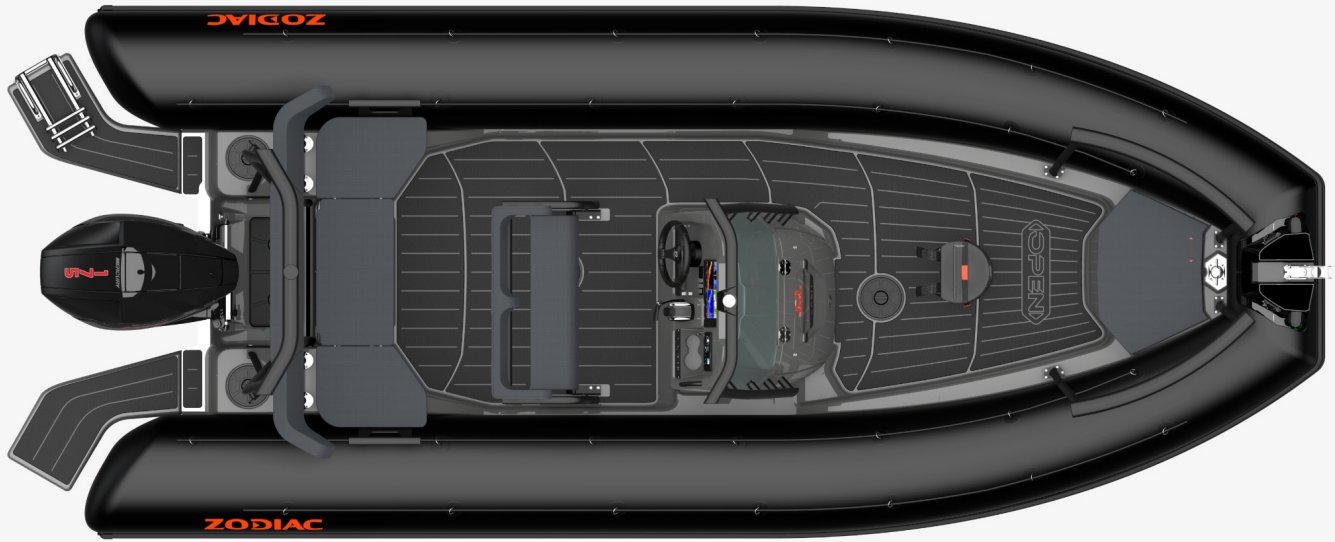

### TECHNICAL FEATURES

OVERALL LENGTH (m-ft)	6.1m-20"	MAXIMUM PAYLOAD (CAT. C) (Kg-Lbs)	1770 - 3902
INSIDE LENGTH (m-ft)	4.93m-16'2"	NUMBER OF WATERTIGHT COMPARTMENTS	5
OVERALL BEAM (m-ft)	2.54m-8'4"	SCHAFT	XL
INSIDE BEAM (m-ft)	1.39m-4'7"	MAXIMUM ALLOWED POWER (HP)	175
TUBE DIAMETER (m-ft)	0.575m-1'11"	RECOMMENDED POWER (HP)	150
WEIGHT (Kg-Lbs)	801 - 1766	DESIGN CATEGORY	C
NUMBER OF PASSENGERS (CAT. C)	15	TANK (L - Gal)	200 - 53

### VERSIONS

Z14797

Z14796

Z14798

Open 6.5 GulfStream Black NEO Tube - Dark Grey Gel Coat  
 Open 6.5 GulfStream Black Strongan Tube - Dark Grey Gel Coat  
 Open 6.5 GulfStream Light Grey NEO Tube - Light Grey Gel Coat

### STANDARD EQUIPMENT

**HULL & DECK:** 1 Bow Bitt / 2 Aft Cleats , 1 Bow D Ring / 2 Towing Rings , 2 Bailers, 2 Swimming Platforms w/ Port Telescopic Boarding Ladder + EVA , Bow Storage + Cushion , Fairleads, Front balcony , GRP Deep V-Hull, Lockable Mooring Storage, Roll bar / ski mast , Self Bailing Countermoulded Deck (when empty) , Ski & Wakeboard Locker , Tilting Console.

**COMFORT:** 2 Storage Compartments w/ 12V/USB Plug, 2 USB Plugs, Aft 3 Seats Bench w/ Modular Seats , Boarding Ladder , Bolster Backrest, Bolster w/ Integrated Storage, Bow Cushion.

EVA Deck, Spacious Dashboard, Wrapping Windshield.