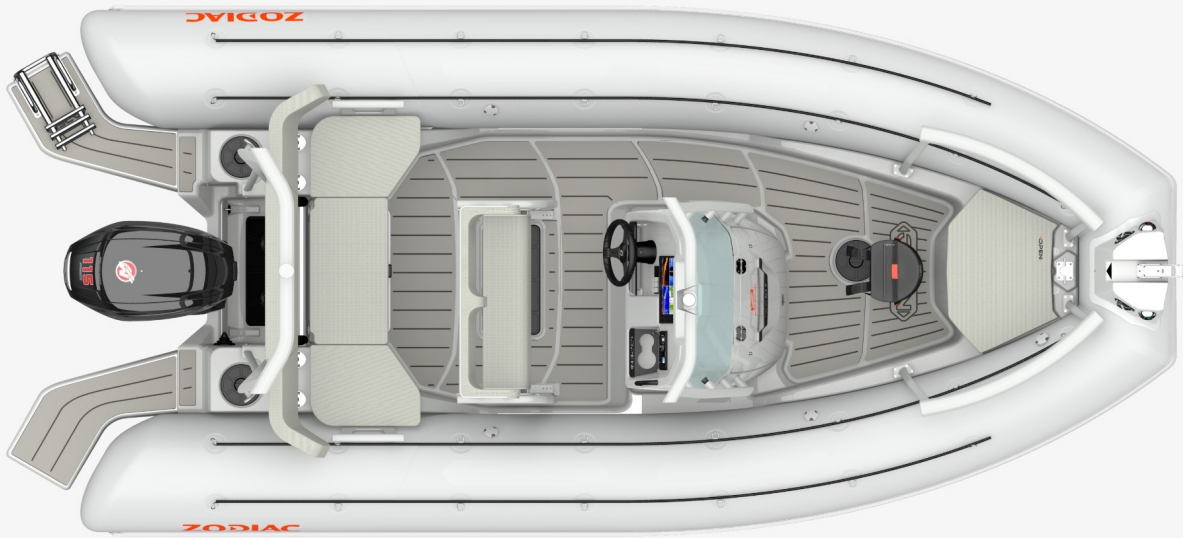

TECHNICAL FEATURES

OVERALL LENGTH (m-ft)	5.4m-17'9"	MAXIMUM PAYLOAD (CAT. C) (Kg-Lbs)	1410 - 3109
INSIDE LENGTH (m-ft)	4.22m-13'10"	NUMBER OF WATERTIGHT COMPARTMENTS	5
OVERALL BEAM (m-ft)	2.54m-8'4"	SCHAFT	L
INSIDE BEAM (m-ft)	1.39m-4'7"	MAXIMUM ALLOWED POWER (HP)	130
TUBE DIAMETER (m-ft)	0.575m-1'11"	RECOMMENDED POWER (HP)	115
WEIGHT (Kg-Lbs)	645 - 1422	TANK (L - Gal)	100 - 26,5
NUMBER OF PASSENGERS (CAT. C)	12		

STANDARD EQUIPMENT

HULL & DECK: 1 Bow Bitt / 2 Aft Cleats , 1 Bow D Ring / 2 Towing Rings , 2 Bailers, 2 Swimming Platforms w/ Port Telescopic Boarding Ladder + EVA , Fairleads, Front balcony , GRP Deep V-Hull, Lockable Mooring Storage, Roll bar / ski mast , Ski & Wakeboard Locker , Tilting Console.

COMFORT: 2 Storage Compartments w/ 12V/USB Plug, 2 USB Plugs, 2x Cup-Holders, Aft 3 Seats Bench w/ Modular Seats , Boarding Ladder, Bolster Backrest, Bolster w/ Integrated Storage, Bow Cushion, EVA Deck.