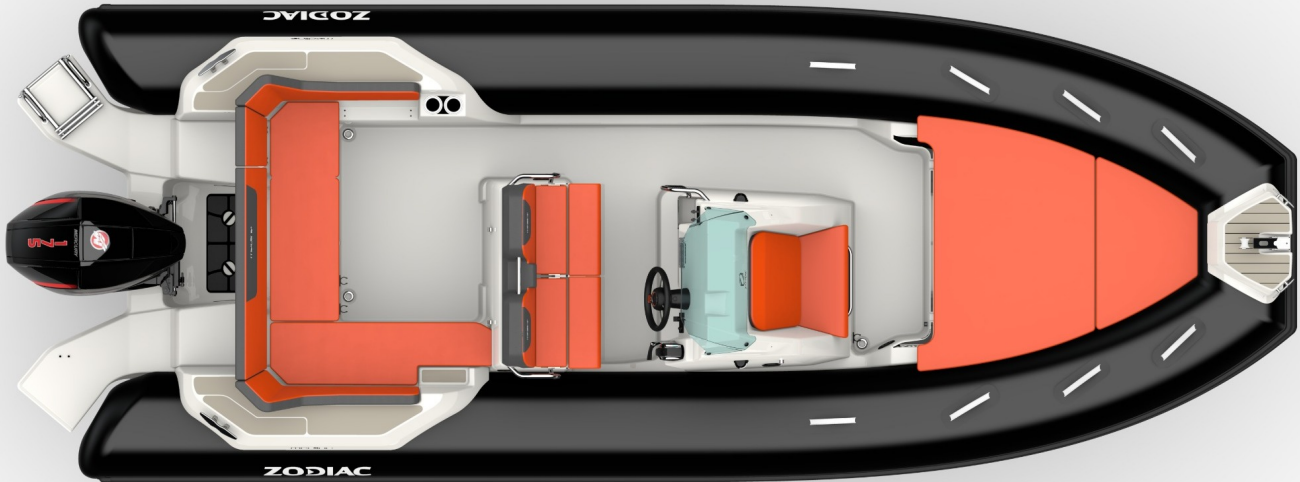

STANDARD EQUIPMENT

HULL & DECK: 4 Cleats, 5 Lockers, Bow Locker, Built-in Fuel Tank 200L , Modern Console w/ Integrated bow Seat , Platforms x2, Self Bailing Cockpit, Ski & Wakeboard Locker , Tilting Bolster, Windshield, Wings.

COMFORT: 2 USB Plugs, Boarding Ladder w/ Handle , Bow Sunbathing (1.37m Width, 1.41m Length) , Cup Holders.

Easy Access Aft Platforms , Hydraulic Steering, Rear U-Lounge w/ 2 Benches + Folders , Smartphone Storage.

TUBE: Removable Tube, 1 GRP Bow Roller, 8 Handles, Fishtails Cones, Repair Kit, Zodiac Logo on the Tube .

OTHER: 1 Battery switch, Inflator w/ Manometer, Navigation Lights.

HULLS / GEL COAT

TUBES

UPHOLSTERIES

CONFIGURATIONS

HULLS
ZOP10029 Dark Grey Hull
ZOP10030 White hull

TUBES
ZOP20036 Artic Grey NEO Tube
ZOP20039 Black NEO Carbon Tube
ZOP20034 Black NEO Tube
ZOP20038 Black Strongan Tube
ZOP20035 Military Grey NEO Tube
ZOP20040 White Carbon NEO Tube
ZOP20033 White NEO Tube
ZOP20037 White Strongan Tube

UPHOLSTERY
ZOP30048 FOREST upholstery
ZOP30039 LOUNGE Upholstery
ZOP30041 SOFT Upholstery
ZOP30042 TANGO Upholstery