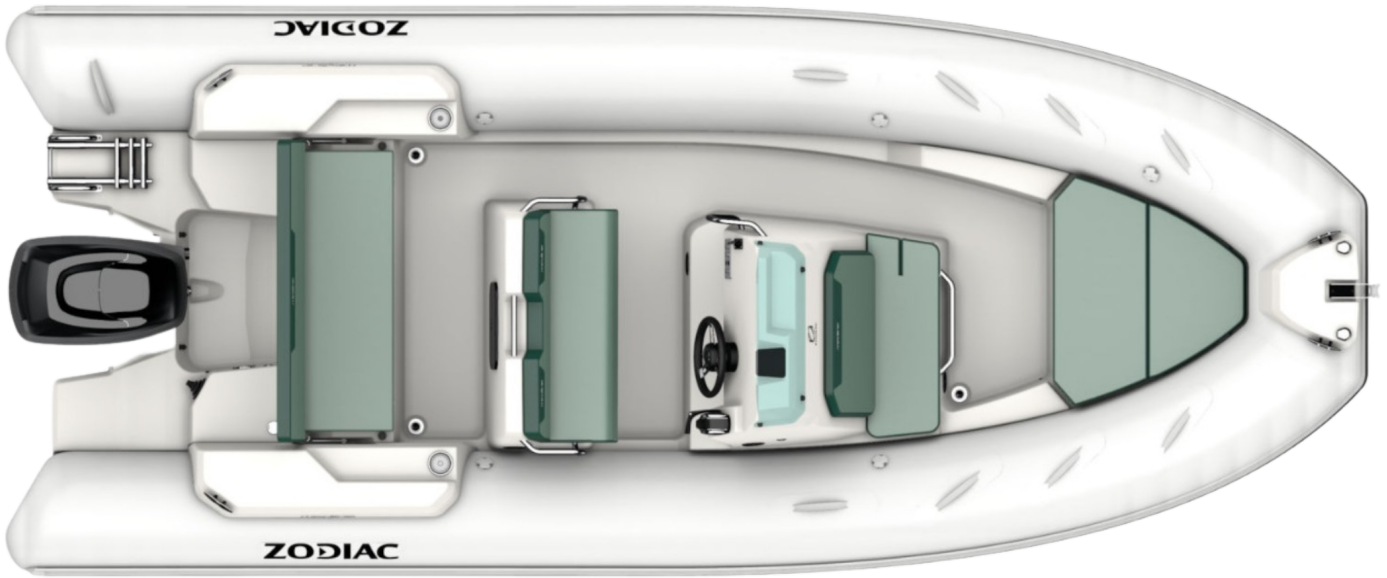

MEDLINE 5.8

The latest addition to the Medline family, this is THE new boat you need to have a great time next season. It may be the most newest, but at Zodiac, we haven't skimped on equipment or ergonomics on board: with two relaxation areas, including a rear bench seat that transforms into a sunbathing lounge, and a full captain's console, we have thought of everything!

TECHNICAL FEATURES

MAXIMAL LENGHT ISO Lmax (wihout engine) (m-ft)	5.8m -19'0"	SCHAFT	XL
REGISTRATED LENGTH Lh (without rem. parts) (m-ft)	5.8m -19'0"	MAXIMUM ALLOWED POWER (HP)	130 HP
INSIDE LENGTH (m-ft)	4.58m -15'	RECOMMENDED POWER (HP)	115
OVERALL BEAM (m-ft)	2.54m -8'4"	MAX. ALLOWED ENGINE WEIGHT (Kg-Lbs)	250 - 551
INSIDE BEAM (m-ft)	1,37m -6'0"	HULL LENGTH (m - ft)	5.51m -18'1"
TUBE DIAMETER (m-ft)	0,51m -1'8"	HULL WIDTH (m - ft)	1.97m -6'6"
WEIGHT (Kg-Lbs)	673 - 1484	HULL HEIGHT (m - ft)	2.06m -6'9"
NUMBER OF PASSENGERS (CAT. C)	11	DEADRISE	21°
MAXIMUM PAYLOAD (CAT. C) (Kg-Lbs)	1220 - 2690	TANK (L - Gal)	100L - 26Gal
AIRTIGHT TUBE COMPARTMENTS	5		

VERSIONS

MED5.8-1
MED5.8-2
MED5.8-3
MED5.8-4

MEDLINE 5.8 : NEO Tube - White Gel Coat
 MEDLINE 5.8 : NEO Tube - Grey Gel Coat
 MEDLINE 5.8: Strongan Tube - White Gel Coat
 MEDLINE 5.8 : Strongan Tube - Grey Gel Coat

STANDARD EQUIPMENT

HULL & DECK: 1 Bow D Ring , 1 Self-Bailer.

1 GRP Bow Roller w/ Navigation Lights , Easy Push valves , Repair Kit.

COMFORT: Aft Folding Backrest to turn into Sunbathing , Boarding Ladder w/ Handle , Bow Sunbathing, Hydraulic Steering, Leaning Post.