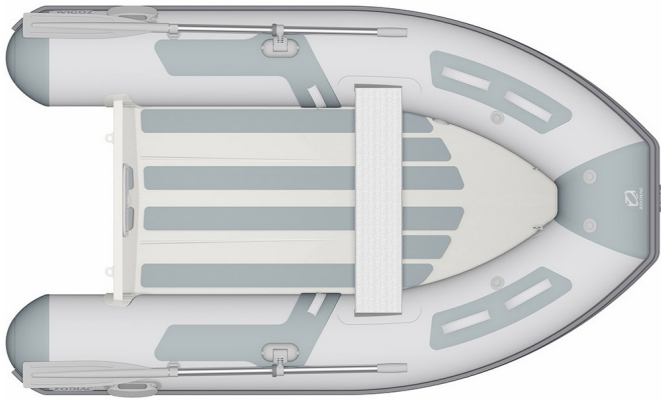

### A NEW RANGE OF DINGHIES with ALUMIM HULL

Ultra light, they are easy to handle and do not need a big use of the davits of your yacht; the large diameter of the tubes emphasizes their stability and protection against sprays, and facilitates the ability to tube quickly to transport passengers and material, dry and safely! Their Strongan fabric and their welded assemblies ensures reliability in all events 5 models 240/270/300/330/360 - including full equipment, namely 1 under bench bag and 1 waterproof bag ; offered at very competitive prices.

#### TECHNICAL FEATURES

OVERALL LENGTH (m-ft)	3.63m -11'11"	NUMBER OF WATERTIGHT COMPARTMENTS	3
INSIDE LENGTH (m-ft)	2.7m -7'7"	SCHAFT	5
OVERALL BEAM (m-ft)	1.67m -5'6"	MAXIMUM ALLOWED POWER (HP)	30
INSIDE BEAM (m-ft)	0.78m -2'7"	MAX. ALLOWED ENGINE WEIGHT (Kg-Lbs)	89 - 196
TUBE DIAMETER (m-ft)	0.41m -1'4"	PACKING LENGTH (m - ft)	3.15m -10'4"
BARE BOAT WEIGHT (Kg - Lbs)	50 - 110	PACKING WIDTH (m - ft)	1m -3'3"
NUMBER OF PASSENGERS (CAT. C)	6	PACKING HEIGHT	0.55m -1'11"
MAXIMUM PAYLOAD (CAT. C) (Kg-Lbs)	608 - 1340		

#### VERSIONS

Z11214

Cadet 360 RIB Alu: Light Strongan Tube