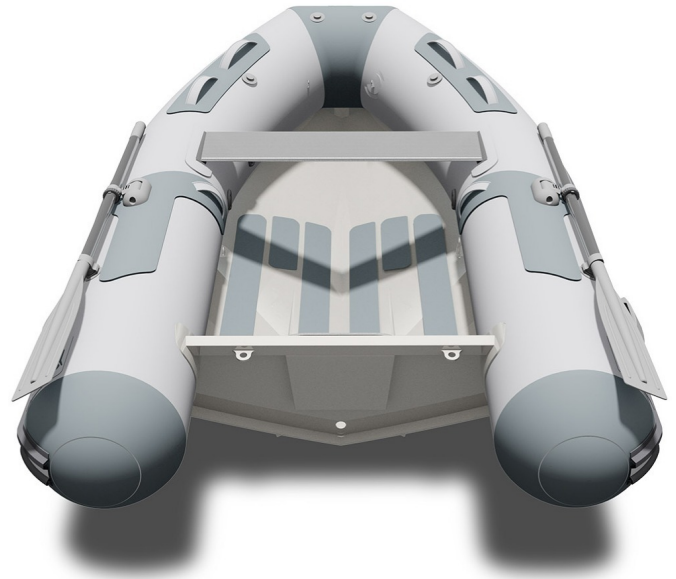

### A NEW RANGE OF DINGHIES with ALUMIM HULL

Ultra light, they are easy to handle and do not need a big use of the davits of your yacht; the large diameter of the tubes emphasizes their stability and protection against sprays, and facilitates the ability to tube quickly to transport passengers and material, dry and safely! Their Strongan fabric and their welded assemblies ensures reliability in all events 5 models 240/270/300/330/360 - including full equipment, namely 1 under bench bag and 1 waterproof bag ; offered at very competitive prices.

#### TECHNICAL FEATURES

OVERALL LENGTH (m-ft)	3.63m -11'11"	NUMBER OF WATERTIGHT COMPARTMENTS	3
INSIDE LENGTH (m-ft)	2.7m -7'7"	SCHAFT	5
OVERALL BEAM (m-ft)	1.67m -5'6"	MAXIMUM ALLOWED POWER (HP)	30
INSIDE BEAM (m-ft)	0.78m -2'7"	MAX. ALLOWED ENGINE WEIGHT (Kg-Lbs)	89 - 196
TUBE DIAMETER (m-ft)	0.41m -1'4"	PACKING LENGTH (m - ft)	3.15m -10'4"
BARE BOAT WEIGHT (Kg - Lbs)	50 - 110	PACKING WIDTH (m - ft)	1m -3'3"
NUMBER OF PASSENGERS (CAT. C)	6	PACKING HEIGHT	0.55m -1'11"
MAXIMUM PAYLOAD (CAT. C) (Kg-Lbs)	608 - 1340		

#### VERSIONS

Z11214

Cadet 360 RIB Alu: Light Strongan Tube

**OTHER:** 2 Stainless Steel Paddles, Engine Support Plate, Foot Inflator, Under Bench Storage Bag / Waterproof Zodiac Bag.