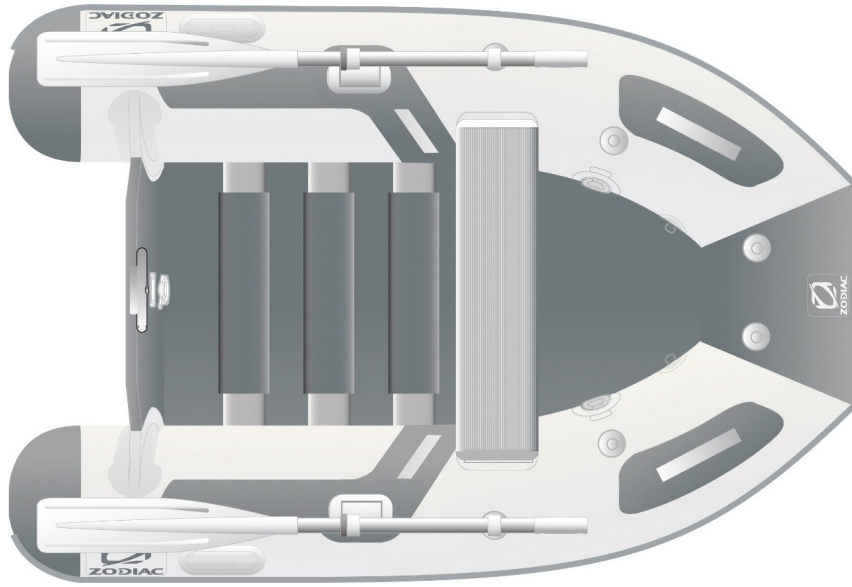

### THE MARKET REFERENCE

Its superiority is due to the use of higher quality materials and the tubes assembly welding, which ensure optimal resistance and durability. In its rich and high quality equipment, you will find some of the Zodiac Nautic patented units such as the rowlock with its three-dimensional adjustment or the dump with inner control, more comfortable and safe to use. Available in 3 floor options (depending on the size), to be selected depending on the available storage capacity on your unit

### TECHNICAL FEATURES

OVERALL LENGTH (m-ft)	2m -6'7"	NUMBER OF WATERTIGHT COMPARTMENTS	2
INSIDE LENGTH (m-ft)	1.26m -4'2"	SCHAFT	5
OVERALL BEAM (m-ft)	1.34m -4'5"	MAXIMUM ALLOWED POWER (HP)	3
INSIDE BEAM (m-ft)	0.62m -2'0"	MAX. ALLOWED ENGINE WEIGHT (Kg-Lbs)	18 - 40
TUBE DIAMETER (m-ft)	0.36 -1'2"	BAG LENGTH (m - ft)	0.98m -3'3"
WEIGHT (Kg-Lbs)	20 - 44	BAG WIDTH (m - ft)	0.54m -1'1"
NUMBER OF PASSENGERS (CAT. C)	2	BAG HEIGHT (m - ft)	0.27 -0'11"
MAXIMUM PAYLOAD (CAT. C) (Kg-Lbs)	180 - 397		

### VERSIONS

**Z11009** Cadet 200 RU: White/Grey Tube

## STANDARD EQUIPMENT

**HULL & DECK:** 2 Lifting Eyes, 2 Towing Rings, Internally-Operated Bailer.

**COMFORT:** Removable Aluminium Bench.

**TUBE:** 1 Bow Handle.

2 Carrying Handles, Cone reinforcements, Repair Kit.