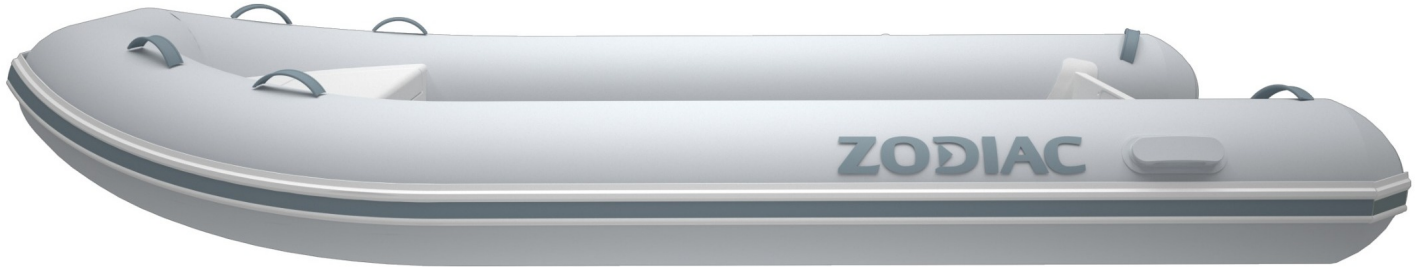

**NEW! Discover our new Zodiac Aluminum tenders: the NOMAD!**

Equipped with an aluminum double-floor hull, they offer an exceptional sailing experience on this type of format! Their light weight makes them easier to handle and reduces the strain on your yacht's davits. Equipped with a series of watertight stowage compartments to guarantee the safety of your equipment on board, and the option of an electric motor in the most difficult conditions. Now you can choose between our PVC tubes designed in Mehler fabric or our UV-resistant NEO tubes by Orca, all in vibrant new colors!

**TECHNICAL FEATURES**

ELECTRIC ENGINE	11.2	NUMBER OF PASSENGERS (CAT. C)	6
OVERALL LENGTH (m-ft)	3.38m -11'	MAXIMUM PAYLOAD (CAT. C) (Kg-Lbs)	610 - 1345
INSIDE LENGTH (m-ft)	2.41m -7'	NUMBER OF WATERTIGHT COMPARTMENTS	3
OVERALL BEAM (m-ft)	1.68m -5'	SCHAFT	S
INSIDE BEAM (m-ft)	0.81m -2'	MAXIMUM ALLOWED POWER (HP)	15
TUBE DIAMETER (m-ft)	0.41m -1'4"	MAX. ALLOWED ENGINE WEIGHT (Kg-Lbs)	56 - 123
BARE BOAT WEIGHT (Kg - Lbs)	68 - 158		

**VERSIONS**

Z11234	NOMAD RIB ALU 3.3 NEO Off White
Z11236	NOMAD RIB ALU 3.3 PVC Blue
Z11235	NOMAD RIB ALU 3.3 PVC Grey

**STANDARD EQUIPMENT**

**HULL & DECK:** 2 Aft Towing Rings , Full Keel Protection, Large, watertight bow locker, Lifting Points, 1 Bow D Ring .

**COMFORT:** Removable Thwart.

**TUBE:** 2 External Handles /8 Internal Handles .

Deflecting Rubbing Strake, Repair Kit.

**OTHER:** 2 Aluminium Paddles, Engine Support, Manual Pump, Under Bench Storage Bag / Waterproof Zodiac Bag.