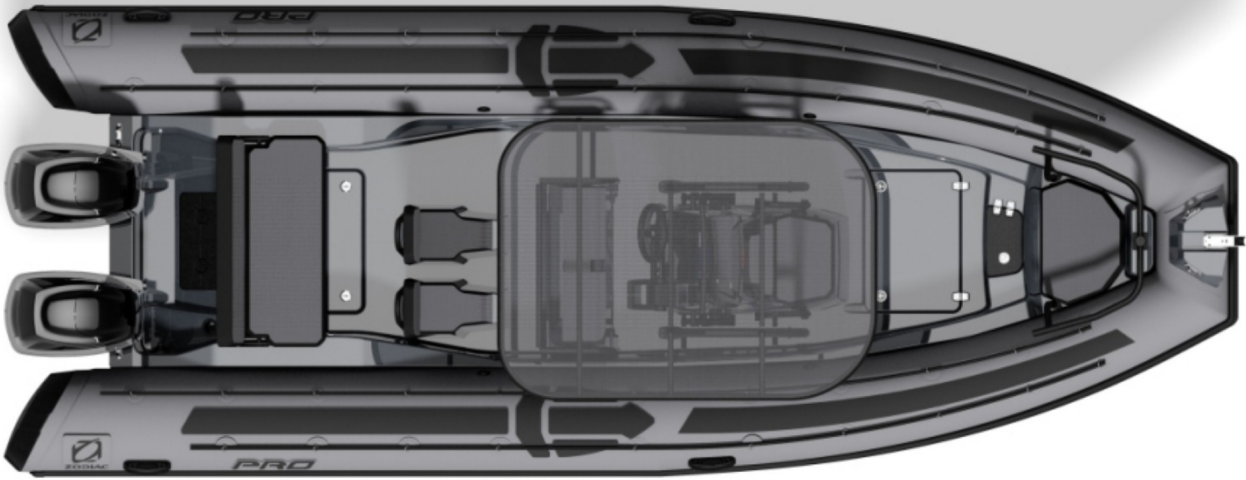

STANDARD EQUIPMENT

HULL & DECK: 2 Aft Cleats, 2 Fast Flow Bailers, Mooring Bitt, 1 Bow D Ring .

COMFORT: Boarding Ladder .

TUBE: Removable Tube.

1 Bow Roller w/ Tilting Sheave, 4 External handles, Easy Push valves, Internal and External Life-Line .

OTHER: Inflator w/ Manometer, Repair Kit / Owner's Manual .

OPTIONS & ACCESSORIES

COMFORT

HYCO Hydraulic Steering Up To 150HP
28L Electric Cooler
NAUTECH Hydraulic Steering More Than 150HP
Tilting T-top (standard), black aluminum

FISHING & LEISURE

Bow Rail / Mooring Bitt
Multifix / Fishing Bow Rail
Roll Bar w/ Multifix
XL Turboswing 30/140HP

LIGHTING & ELECTRONICS

12V Plug / Double USB
360° White Light
6,5" 200W Fusion Speaker
Audio Fusion System + 6,5" Speakers
Red/Green Navigation Lights

CONSOLES

Console Footrest (unit)
Dark Grey HL Console
Dark Grey HLS Console HLS w/ Seat
Dark Grey HXL Console
Dark Grey HXLS Console w/ Seat
Light Grey HL Console
Light Grey HLS Console w/ Seat
Light Grey HXL Console
Light Grey HXLS Console w/ Seat
Top Console Handrail (L)
Top Extension for Dark Grey HL Console
Top Extension for Dark Grey HXL Console
Top Extension for Light Grey HL Console
Top Extension for Light Grey HXL Console

SEATS

1 Seat Dark Grey Jockey Seat

1 Seat Light Grey Jockey Seat
3 Seats Bench
Bolster Backrest
Bow Cushion
Bow Handle (Jockey Seat)
Dark Grey Bolster
Light Grey Bolster
Tube Bolster (Double)
Tube Bolster (Mono)

HULL & DECK

Aft Dark Grey Platforms + Boarding Ladder
Aft Light Grey Platforms + Boarding Ladder
Bow Chain Plates Lifting Kit

OTHER

11' M66 Cable
12' Cable
15' M66 Cable
Console cover HL
Console cover HLS
Console cover HXL
Console cover HXLS
Fenders
Housse bolster Pro
Housse bolster Pro + dossier
Pressure Gauge
Turbomax Inflator 12V 1000L/min

TAXES

Eco contribution France 6 à 6,99m SR