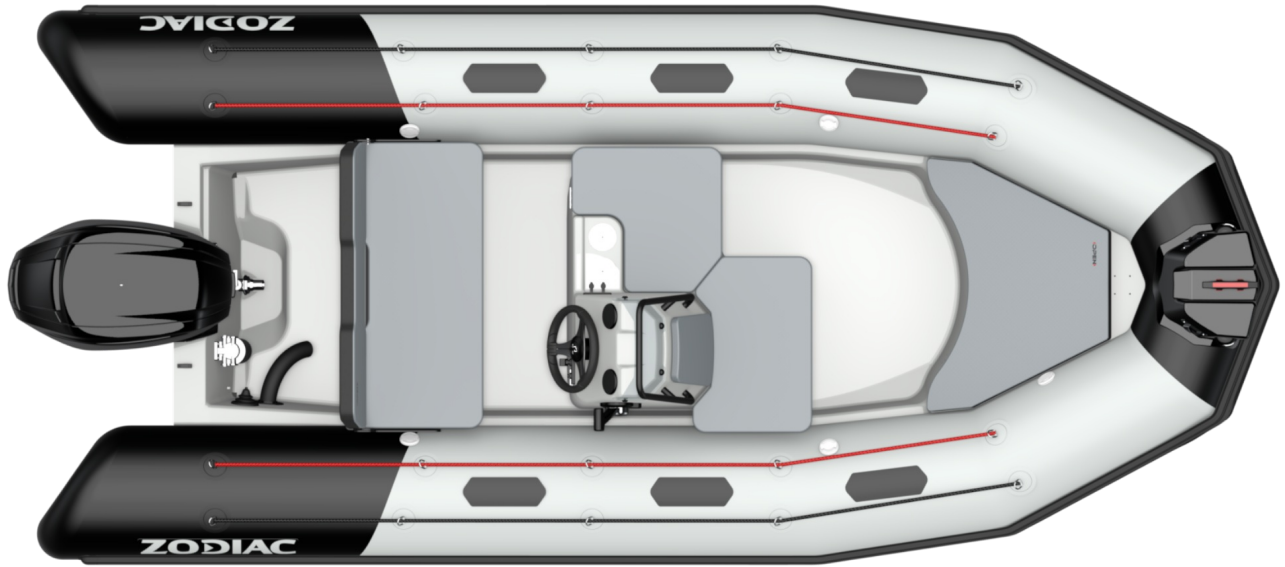

**THE NEW ZODIAC OPEN RANGE IS COMING !**

A nice collection of small boats for having fun, they are compact and practical ! Real toy with a racing look, easy to store, easy to drive, easy to launch, easy to tow, 4 seats minimum, 4 colors and materials of tubes are available. Tubes are available in PVC or Neoprene, and the tank allows long time navigation.

**TECHNICAL FEATURES**

RECOMMENDED POWER (HP)	50	NUMBER OF WATERTIGHT COMPARTMENTS	5
OVERALL LENGTH (m-ft)	4.7m-15'5"	SCHAFT	L
INSIDE LENGTH (m-ft)	2.92m-9'7"	MAXIMUM ALLOWED POWER (HP)	80
OVERALL BEAM (m-ft)	2.05m-6'8"	MAX. ALLOWED ENGINE WEIGHT (Kg-Lbs)	170-374.8
INSIDE BEAM (m-ft)	1.1m-3'7"	HULL LENGTH (m - ft)	3.83-12'6"
TUBE DIAMETER (m-ft)	0,5m	HULL WIDTH (m - ft)	1.38-4'6"
WEIGHT (Kg-Lbs)	305-672	HULL HEIGHT (m - ft)	1.38-4'6"
NUMBER OF PASSENGERS (CAT. C)	6	DEADRISE	22°
MAXIMUM PAYLOAD (CAT. C) (Kg-Lbs)	760-1676	TANK (L - Gal)	Optional 46L-12Gal

### STANDARD EQUIPMENT

**HULL & DECK:** Bow Storage + Cushion , Fairleads, GRP Deep V-Hull, Lockable Mooring Storage , Console with Wheel, 1 Bow Cleat.

**COMFORT:** 2 USB Plugs, 2x Cup-Holders, Bench w/ Tilting Backrest, Bow Cushion, Console Seat, Double Storage under Console , Side Seat, Under Bench Storage .

Windshield, Handrail.

**TUBE:** Removable Tube, 1 GRP Bow Roller, 165mm Rubstrake , Antiskid patches, Double Lashings, Easy Push valves , Fishtails Cones, Zodiac Logo on the Tube .

**OTHER:** Mechanical Steering, Navigation Lights, Repair Kit / Owner's Manual .