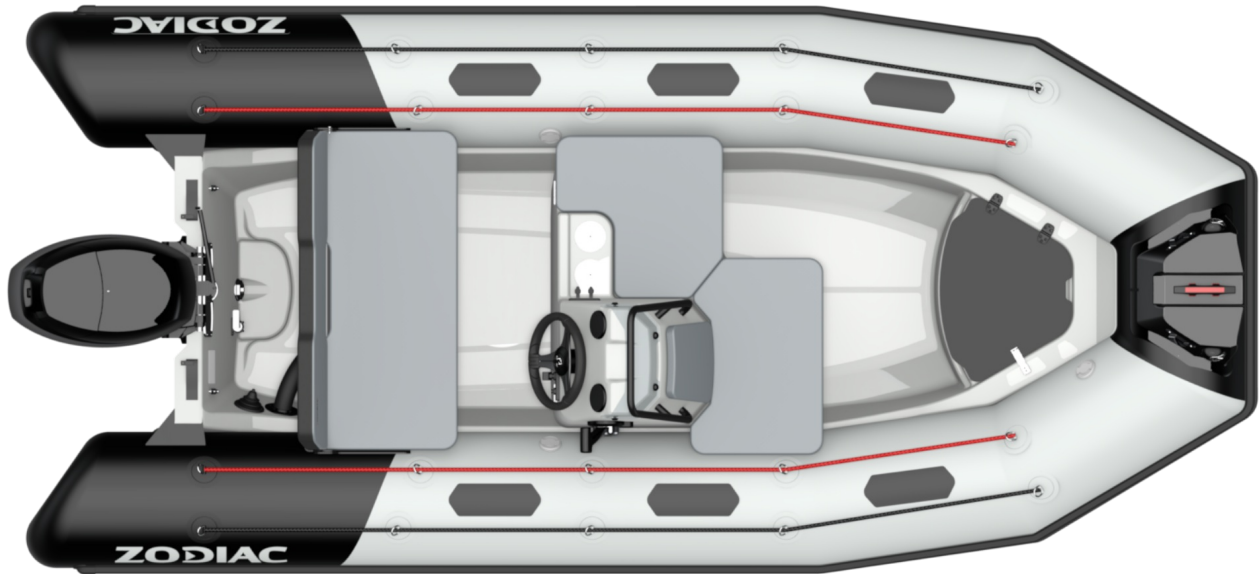

THE NEW ZODIAC OPEN RANGE IS COMING !

A nice collection of small boats for having fun, they are compact and practical ! Real toy with a racing look, easy to store, easy to drive, easy to launch, easy to tow, 4 seats minimum, 4 colors and materials of tubes are available. Tubes are available in PVC or Neoprene, and the tank allows long time navigation.

TECHNICAL FEATURES

RECOMMENDED POWER (HP)	40	NUMBER OF WATERTIGHT COMPARTMENTS	3
OVERALL LENGTH (m-ft)	4.2m-13'9"	SCHAFT	L
INSIDE LENGTH (m-ft)	2.7m-8'10"	MAXIMUM ALLOWED POWER (HP)	50
OVERALL BEAM (m-ft)	1.9m-6'3"	MAX. ALLOWED ENGINE WEIGHT (Kg-Lbs)	115-253.5
INSIDE BEAM (m-ft)	1.1m-3'7"	HULL LENGTH (m - ft)	3.6-11'9"
TUBE DIAMETER (m-ft)	0,45m	HULL WIDTH (m - ft)	1.24-4'1"
WEIGHT (Kg-Lbs)	270-595	HULL HEIGHT (m - ft)	1.3-4'3"
NUMBER OF PASSENGERS (CAT. C)	6	DEADRISE	19°
MAXIMUM PAYLOAD (CAT. C) (Kg-Lbs)	680-1499	TANK (L - Gal)	Optional 46L-12Gal

STANDARD EQUIPMENT

HULL & DECK: Bow Storage + Cushion , Fairleads, GRP Deep V-Hull, Lockable Mooring Storage , Console with Wheel, 1 Bow Cleat.

COMFORT: 2 USB Plugs, 2x Cup-Holders, Bench w/ Tilting Backrest, Bow Cushion, Console Seat, Double Storage under Console , Side Seat, Under Bench Storage .

Windshield, Handrail.

TUBE: Removable Tube, 1 GRP Bow Roller, 100mm Rubstrake, Antiskid patches , Double Lashings, Easy Push valves , Fishtails Cones, Zodiac Logo on the Tube .

OTHER: Mechanical Steering, Navigation Lights, Repair Kit / Owner's Manual .