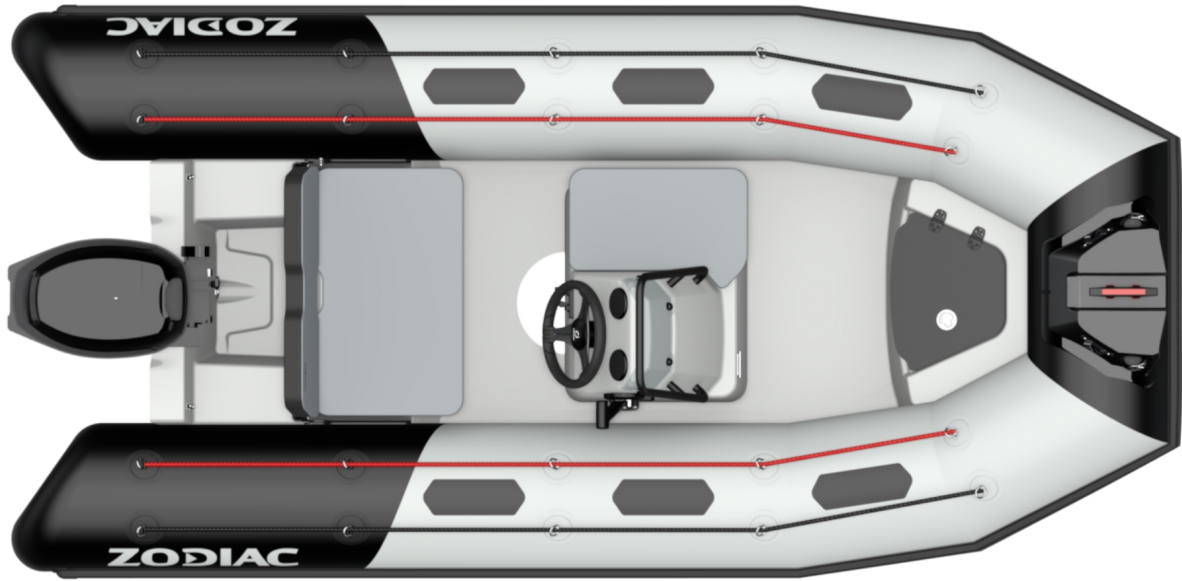

### THE NEW ZODIAC OPEN RANGE IS COMING !

A nice collection of small boats for having fun, they are compact and practical ! Real toy with a racing look, easy to store, easy to drive, easy to launch, easy to tow, 4 seats minimum, 4 colors and materials of tubes are available. Tubes are available in PVC or Neoprene, and the tank allows long time navigation.

#### TECHNICAL FEATURES

RECOMMENDED POWER (HP)	20	NUMBER OF WATERTIGHT COMPARTMENTS	3
OVERALL LENGTH (m-ft)	3.4m-11'2"	SCHAFT	L
INSIDE LENGTH (m-ft)	2.16m-7'1"	MAXIMUM ALLOWED POWER (HP)	30
OVERALL BEAM (m-ft)	1.7m-5'7"	MAX. ALLOWED ENGINE WEIGHT (Kg-Lbs)	95-209
INSIDE BEAM (m-ft)	0.8m-2'7"	HULL LENGTH (m - ft)	2.9m-9'6"
TUBE DIAMETER (m-ft)	0,45m	HULL WIDTH (m - ft)	1.13m-3'8"
WEIGHT (Kg-Lbs)	155-342	HULL HEIGHT (m - ft)	1.17m-3'10"
NUMBER OF PASSENGERS (CAT. C)	4	DEADRISE	18°
MAXIMUM PAYLOAD (CAT. C) (Kg-Lbs)	450-992	TANK (L - Gal)	Optional 24L-6Gal

### STANDARD EQUIPMENT

**HULL & DECK:** Bow Storage + Cushion , Fairleads, GRP Deep V-Hull, Lockable Mooring Storage , Console with Wheel, 1 Bow Cleat.

**COMFORT:** 2 USB Plugs, Bench w/ Tilting Backrest, Bow Cushion, Side Seat, Under Bench Storage , Windshield, Handrail.