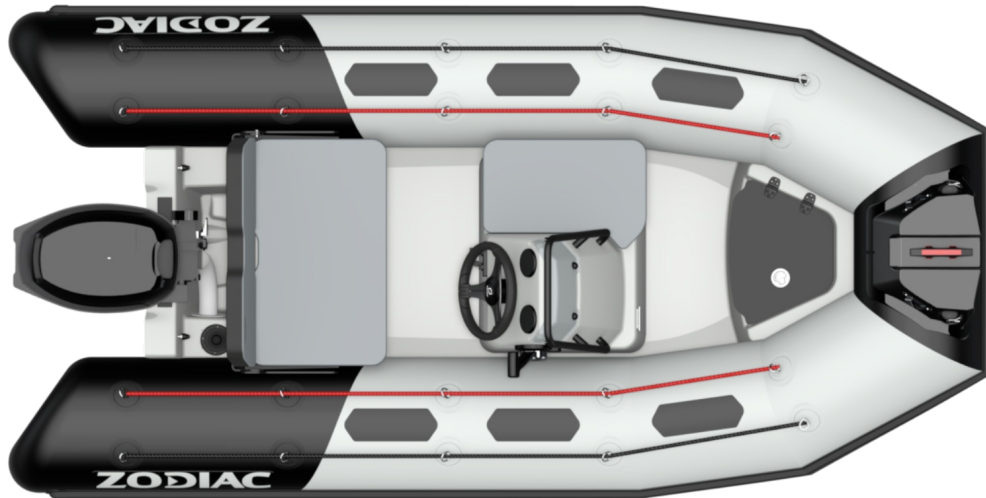

**THE NEW ZODIAC OPEN RANGE IS COMING !**

A nice collection of small boats for having fun, they are compact and practical ! Real toy with a racing look, easy to store, easy to drive, easy to launch, easy to tow, 4 seats minimum, 4 colors and materials of tubes are available. Tubes are available in PVC or Neoprene, and the tank allows long time navigation.

**TECHNICAL FEATURES**

RECOMMENDED POWER (HP)	15	NUMBER OF WATERTIGHT COMPARTMENTS	3
OVERALL LENGTH (m-ft)	3.1m-10'2"	SCHAFT	S
INSIDE LENGTH (m-ft)	2m-6'7"	MAXIMUM ALLOWED POWER (HP)	25
OVERALL BEAM (m-ft)	1.65m-5'5"	MAX. ALLOWED ENGINE WEIGHT (Kg-Lbs)	57-126
INSIDE BEAM (m-ft)	0.71m-2'4"	HULL LENGTH (m - ft)	2.58m-8'6"
TUBE DIAMETER (m-ft)	0,45m	HULL WIDTH (m - ft)	1.01-3'4"
WEIGHT (Kg-Lbs)	135-298	HULL HEIGHT (m - ft)	1.13m-3'8"
NUMBER OF PASSENGERS (CAT. C)	4	DEADRISE	18°
MAXIMUM PAYLOAD (CAT. C) (Kg-Lbs)	370-816	TANK (L - Gal)	Optional 24L-6Gal

**VERSIONS**

- OPEN 3.1: Light Grey NEO Tube - Dark Grey Gel Coat
- OPEN 3.1: Light Grey NEO Tube - Light Grey Gel Coat
- OPEN 3.1: Light Grey Strongan Tube - Dark Grey Gel Coat
- OPEN 3.1: Light Grey Strongan Tube - Light Grey Gel Coat
- OPEN 3.1: Zodiac Grey Strongan Tube - Dark Grey Gel Coat
- OPEN 3.1: Zodiac Grey Strongan Tube - Light Grey Gel Coat

### STANDARD EQUIPMENT

**HULL & DECK:** Bow Storage + Cushion , Fairleads, GRP Deep V-Hull, Lockable Mooring Storage , Console with Wheel, 1 Bow Cleat.

**COMFORT:** 2 USB Plugs, Bench w/ Tilting Backrest, Bow Cushion, Side Seat, Under Bench Storage , Windshield, Handrail.