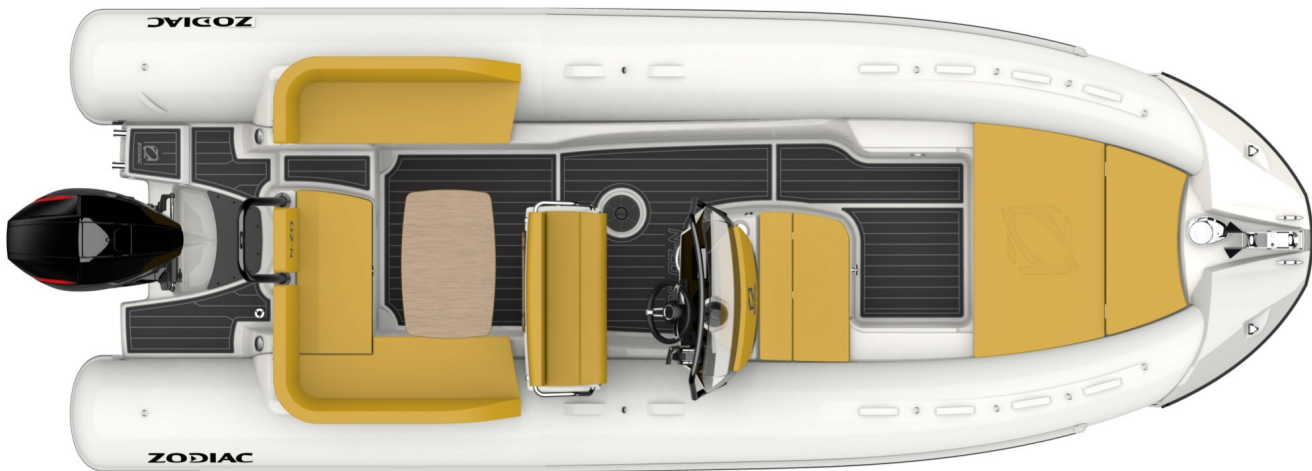

DESIGN

A unique and forefront line: the expression of the innovative talent of Zodiac Nautic. Pure jewel of the seas, is N - ZO the perfect synthesis between the know-how of the RIB global leader and the purity of the Italian design by Vittorio Garroni, S-tube, rigid nose.

COMFORT

The generous height of the freeboards, thanks to the size of the tubes and the specific structure of the hull, transforms the cockpit in a "cocoon" for its passengers.

ERGONOMICS

New N - ZO are pleasure boats, to share. A special attention has been paid to the passengers' comfort, in navigation and at mooring, thanks to an optimized space on board. The development of the deck plan has been designed to facilitate and secure travel aboard.

TECHNICAL FEATURES

RECOMMENDED POWER (HP)	200	NUMBER OF WATERTIGHT COMPARTMENTS	6
OVERALL LENGTH (m-ft)	6.8m -22'4"	SCHAFT	XL
INSIDE LENGTH (m-ft)	5.82m -19'1"	MAXIMUM ALLOWED POWER (HP)	300
OVERALL BEAM (m-ft)	2.54m -8'4"	MAX. ALLOWED ENGINE WEIGHT (Kg-Lbs)	393 - 866.5
INSIDE BEAM (m-ft)	1.3m -4'3"	HULL LENGTH (m - ft)	6.52m -21'5"
TUBE DIAMETER (m-ft)	0.6m -2'0"	HULL WIDTH (m - ft)	1.81m -5'11"
WEIGHT (Kg-Lbs)	950 - 2094	HULL HEIGHT (m - ft)	2.03m -6'8"
NUMBER OF PASSENGERS (CAT. C)	14	DEADRISE	22°
MAXIMUM PAYLOAD (CAT. C) (Kg-Lbs)	1480 - 3262	TANK (L - Gal)	212L - 56Gal

VERSIONS

- N-ZO 680: Grey
- N-ZO 680: White

STANDARD EQUIPMENT

HULL & DECK: 4 Cleats, Aft Swimming Platform, 1 Bow D Ring .

COMFORT: 40L Shower Kit, Bolster Backrest, Bow Sunbathing, Hydraulic Steering, Leaning Post w/ 12V Plug & Folding Table .