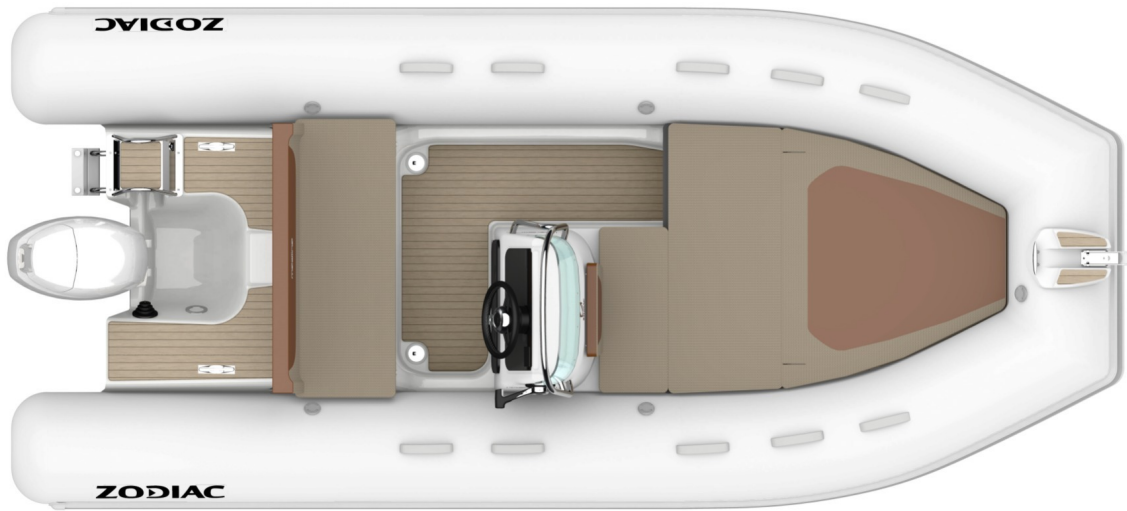

PACKS AND ACCESSORIES

COMFORT PACKAGE

Aluminium Stand, Shower Kit.

Bimini w/ Beige Fabric, PicNic Table w/

ELEGANCE PACKAGE

w/ Beige Fabric, Garmin Navigation System 7" , PicNic Table w/ Aluminium Stand, Shower kit MED500, Tranceducer.

Audio Fusion System, Beige EVA Deck, Bimini

OPTIONS & ACCESSORIES

COMFORT

LOUNGE Sundeck Extension
Beige EVA Deck
Bimini w/ Beige Fabric
Shower Kit w/ 40L Soft Tank
Wooden PicNic Table with Aluminum Stand

FISHING & LEISURE

Ski Mast

LIGHTING & ELECTRONICS

12V Plug / Double USB
7" Garmin Navigation System
Audio Fusion System
Navigation Lights if Ski Mast
Tranceducer

HULL & DECK

Bow Back Plate (Hoisting)

OTHER

12V 240mb Inflator w/ Pressure Controller

Bilge Pump Electrical Harness
Bilge Pump without Harness
Fenders
Pressure Gauge

FACTORY FITTED OPTIONS

7" Garmin Navigation System
Audio Fusion System
Beige EVA Deck
Kit Pre-Rig MERCURY MECH/SIDE/1xSC1000
Kit Pre-Rig YAMAHA MECH/SIDE/TACHO
Shower Kit w/ 40L Rigid Tank
Tranceducer

TAXES

Eco contribution France 5 à 5,99m SR