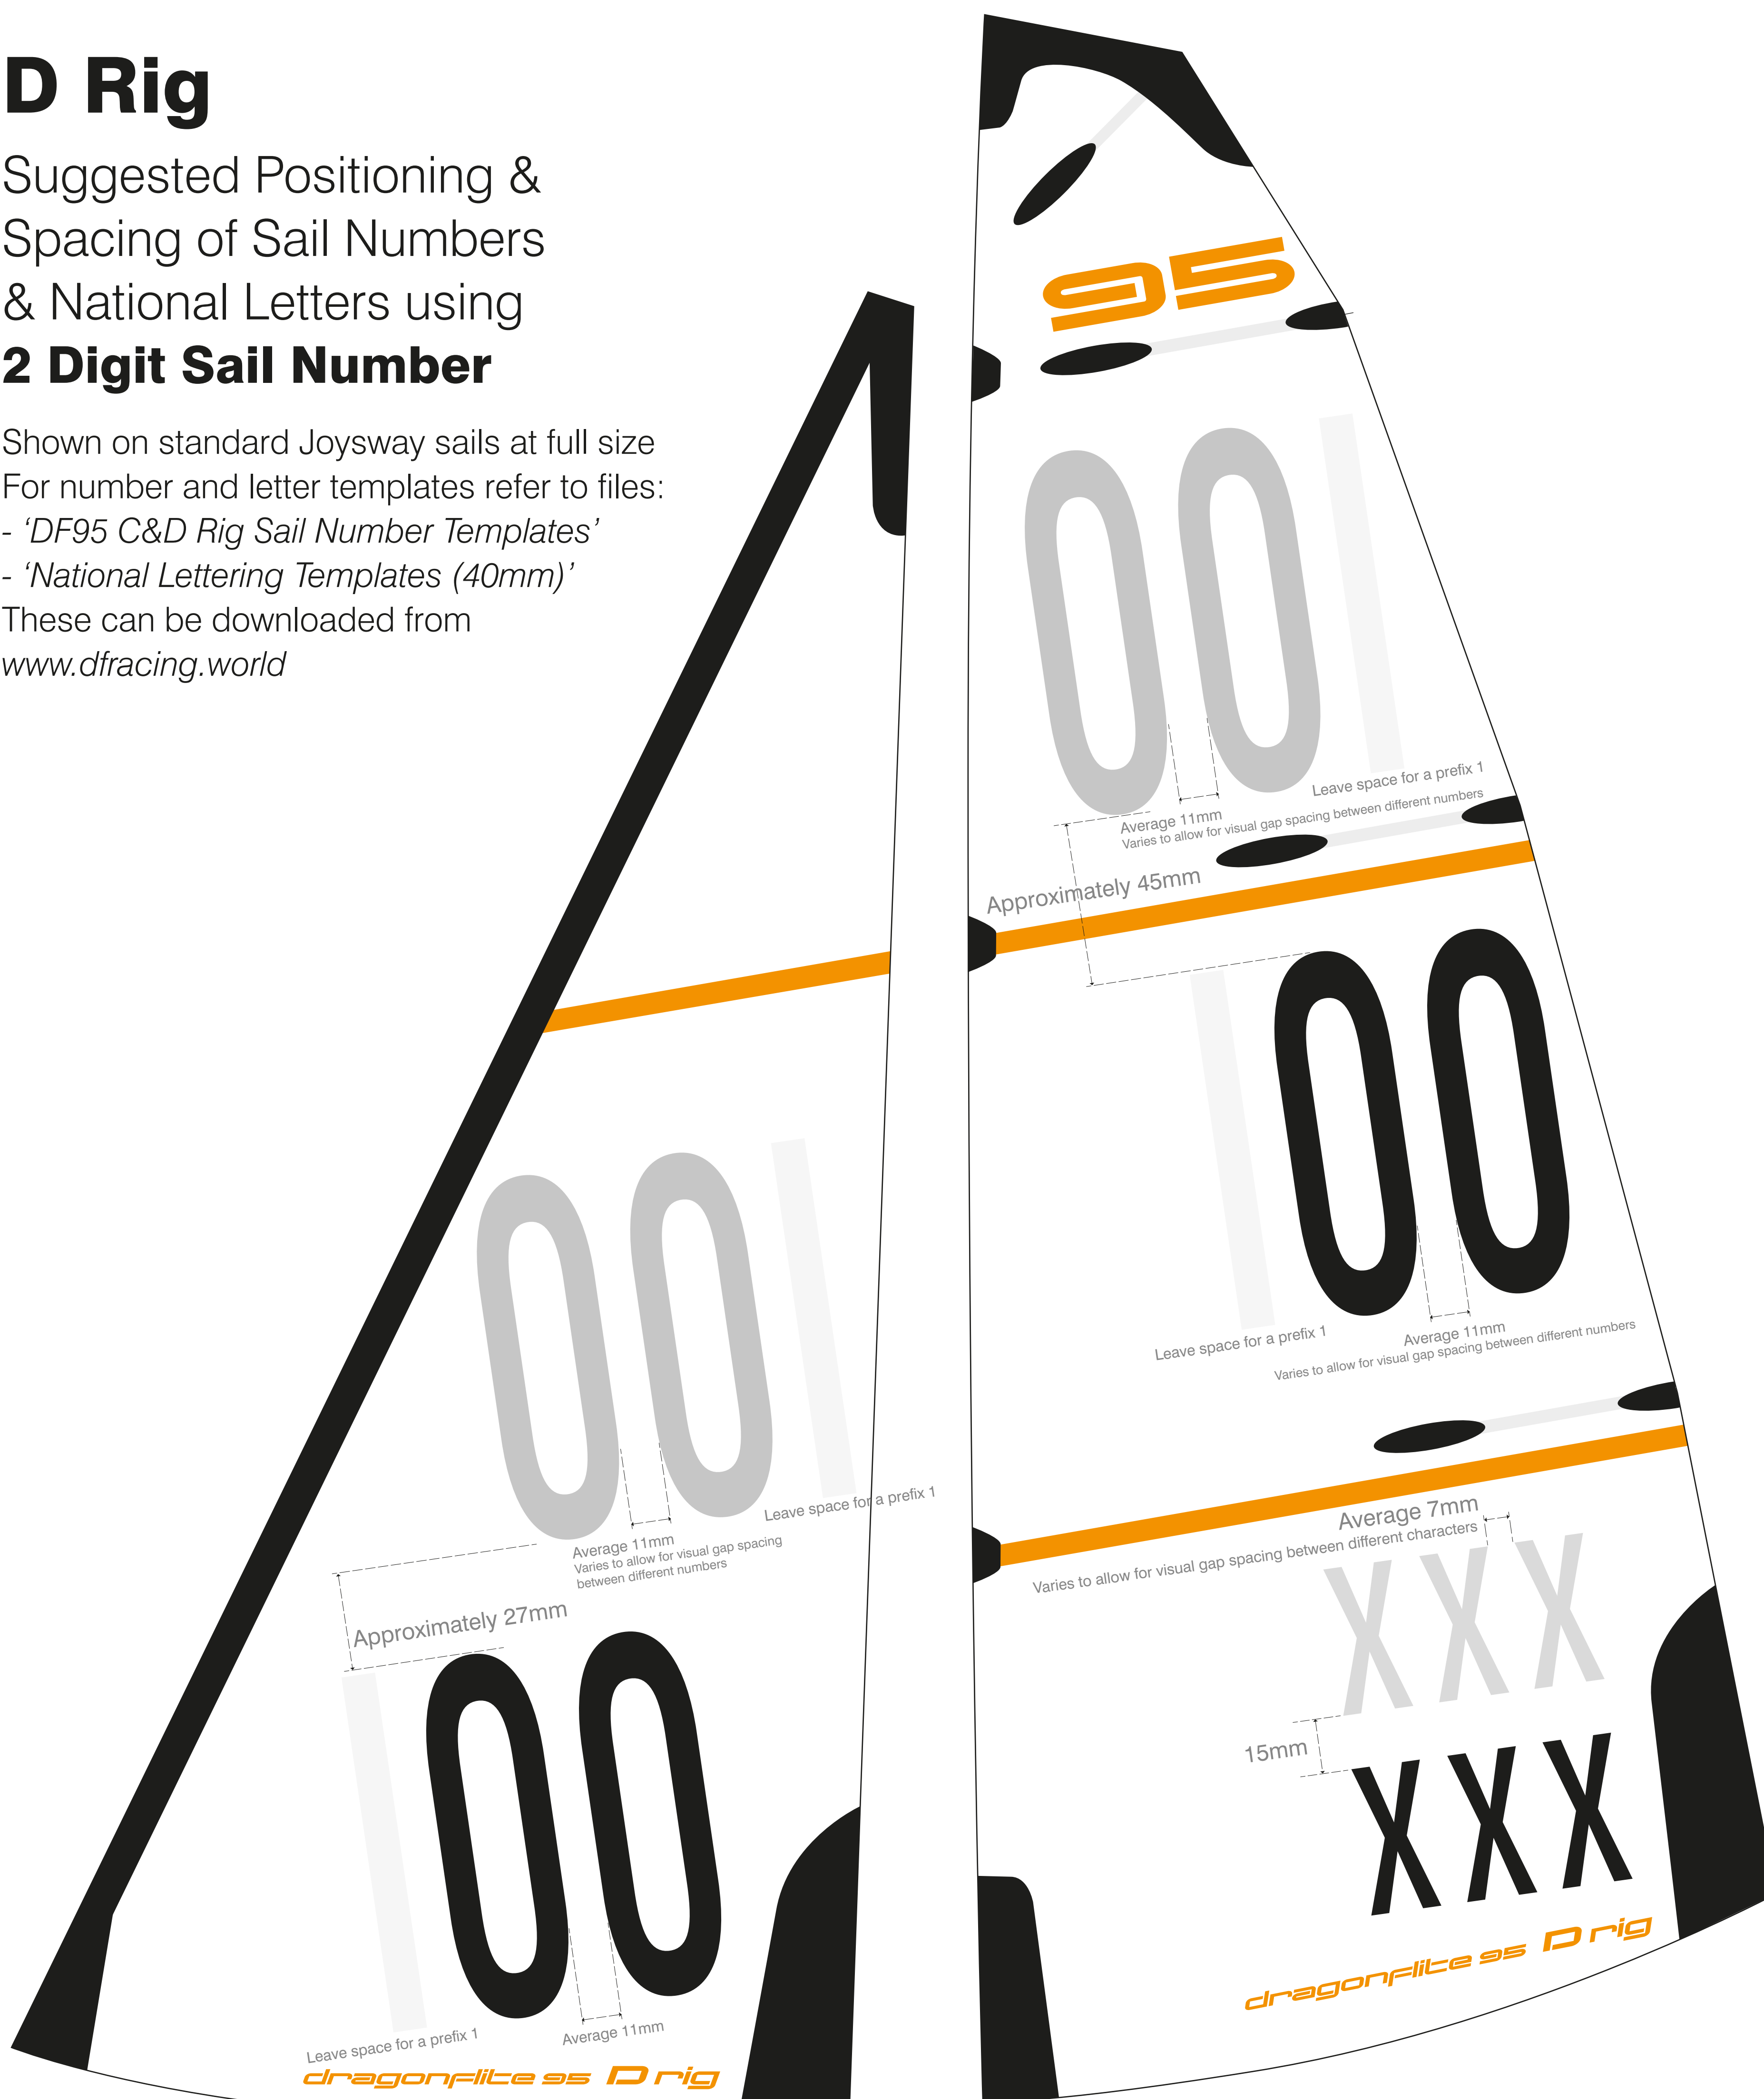

D Rig

Suggested Positioning & Spacing of Sail Numbers & National Letters using 3 Digit Sail Number

Shown on standard Joysway sails at full size
For number and letter templates refer to files:

- 'DF95 C&D Rig Sail Number Templates'
- 'National Lettering Templates (40mm)'

These can be downloaded from
www.dfracing.world

D Rig

Suggested Positioning & Spacing of Sail Numbers & National Letters using **2 Digit Sail Number**

Shown on standard Joysway sails at full size
For number and letter templates refer to files:

- 'DF95 C&D Rig Sail Number Templates'
- 'National Lettering Templates (40mm)'

These can be downloaded from
www.dfracing.world

D Rig

Suggested Positioning & Spacing of Sail Numbers & National Letters using Single Digit Sail Number

Shown on standard Joysway sails at full size
For number and letter templates refer to files:
- 'DF95 C&D Rig Sail Number Templates'
- 'National Lettering Templates (40mm)'
These can be downloaded from
www.dfracing.world