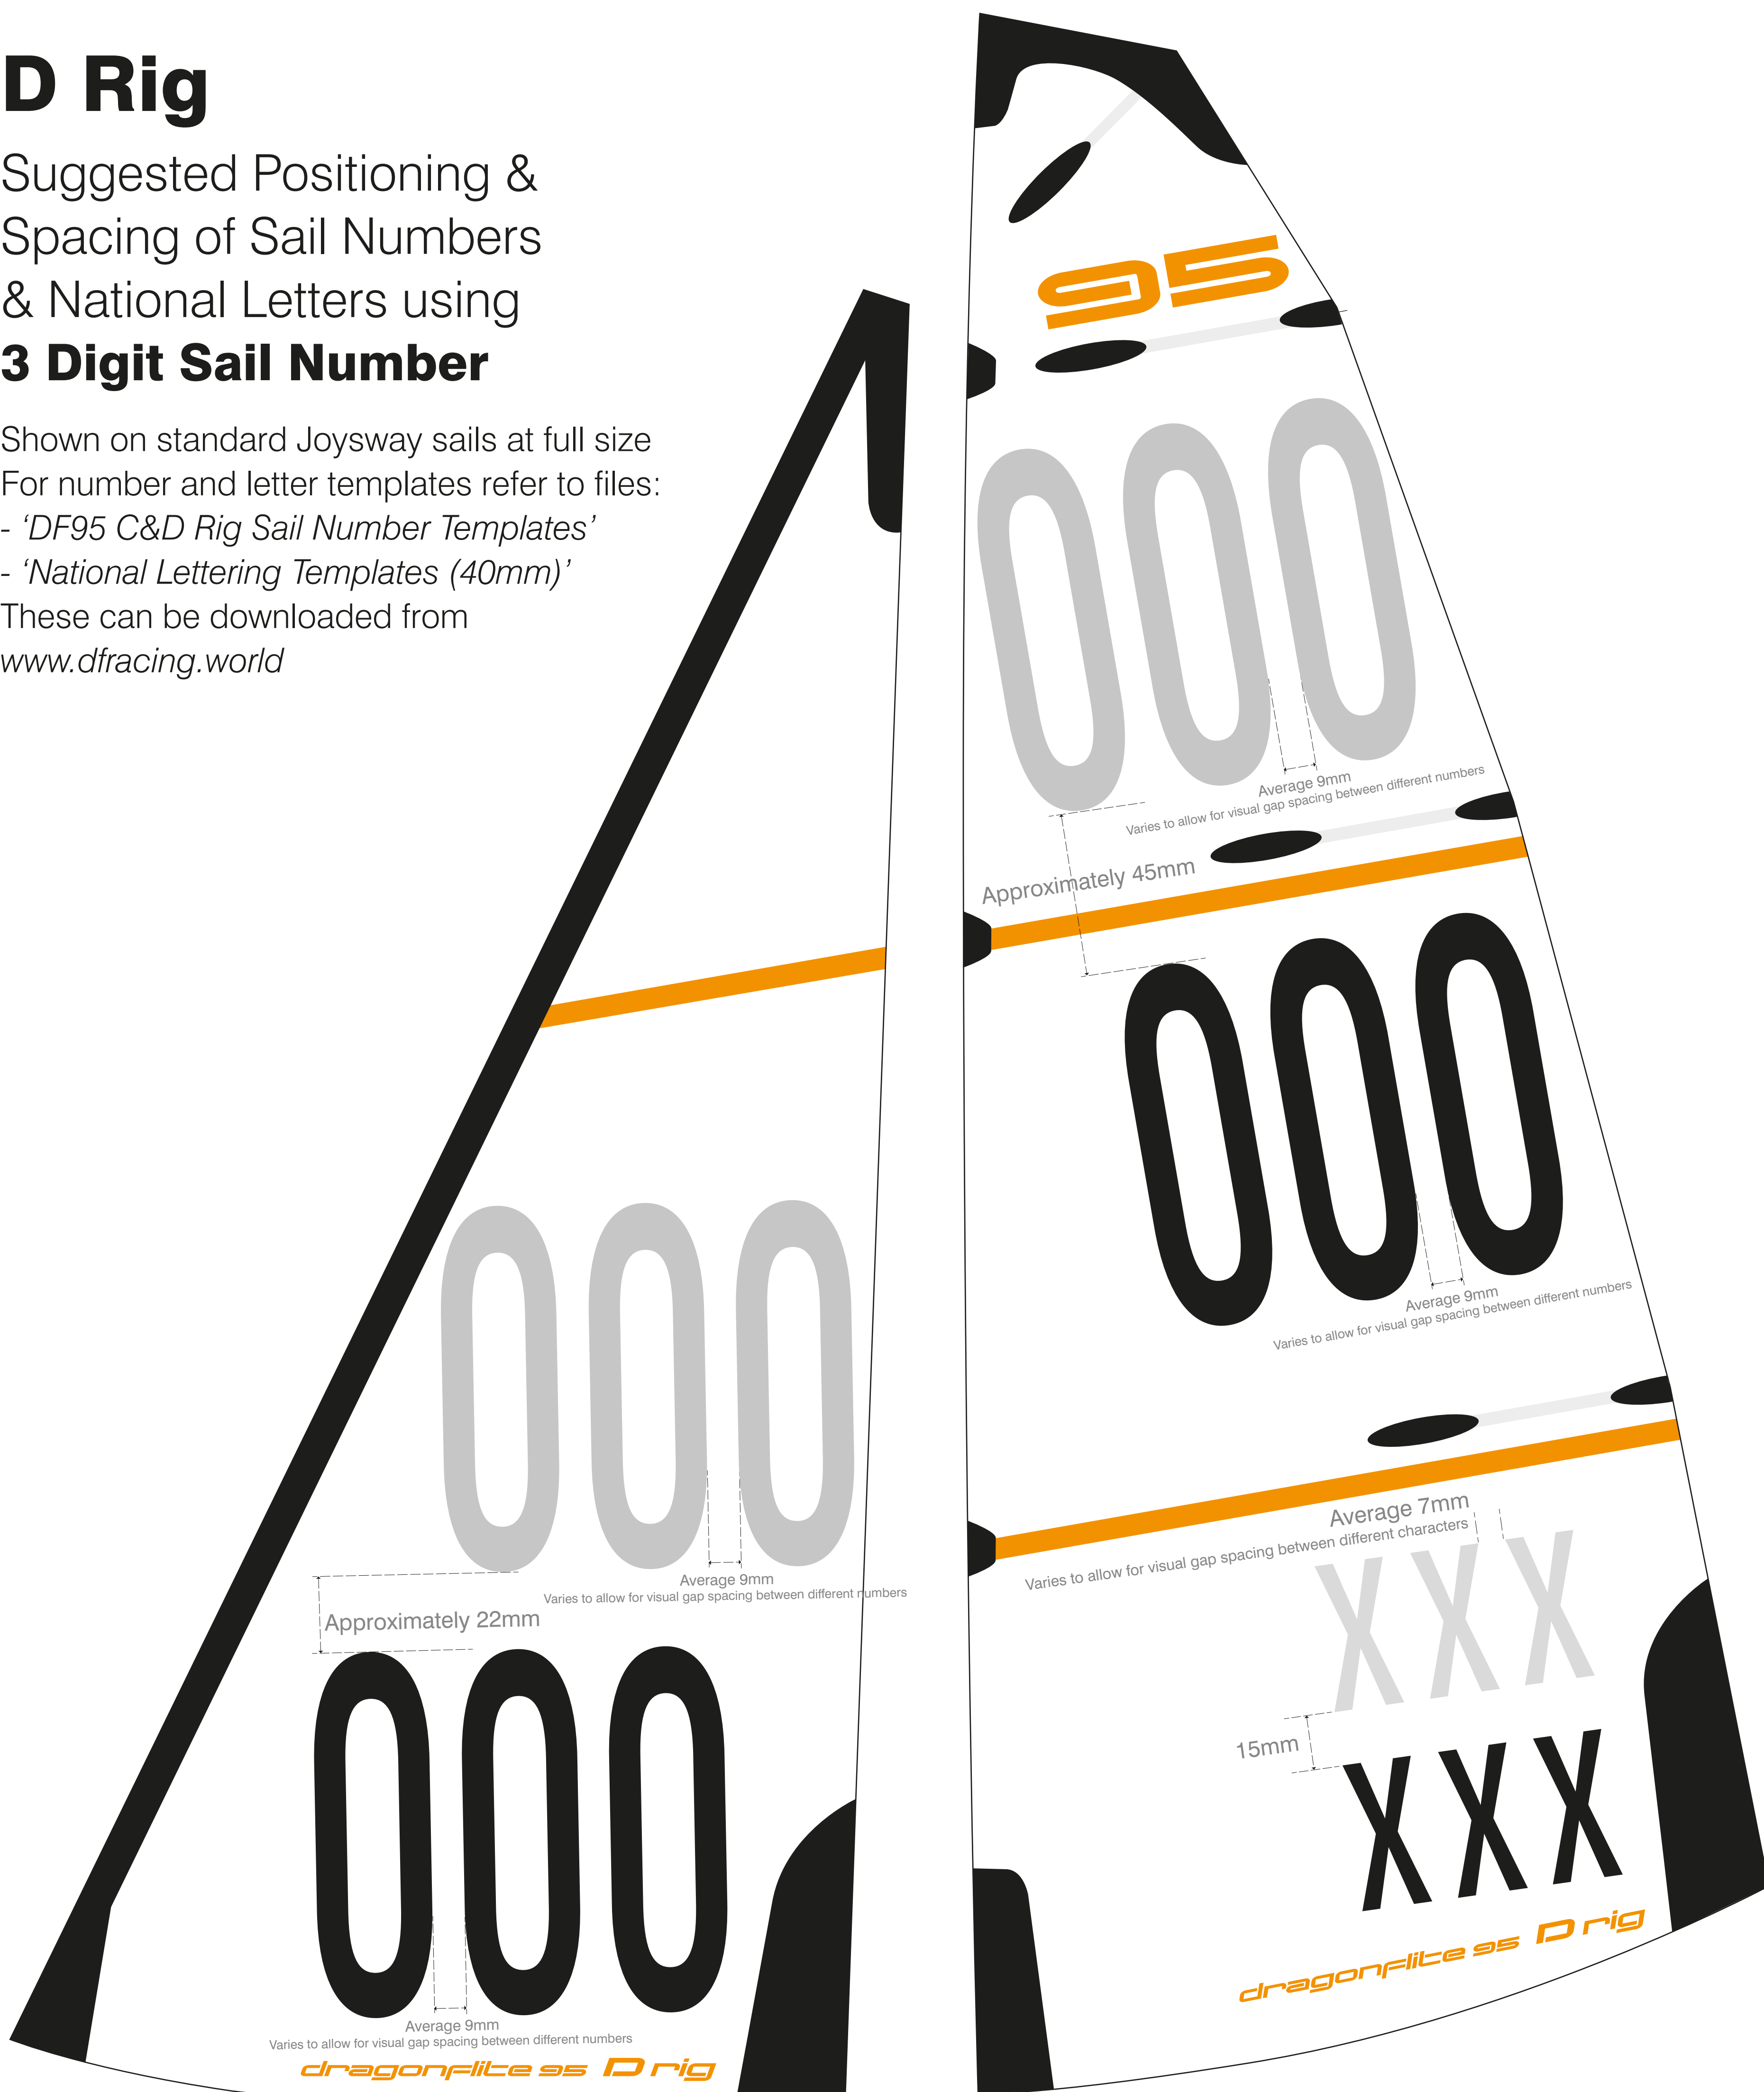

D Rig

Suggested Positioning & Spacing of Sail Numbers & National Letters using 3 Digit Sail Number

Shown on standard Joysway sails at full size
For number and letter templates refer to files:

- 'DF95 C&D Rig Sail Number Templates'
- 'National Lettering Templates (40mm)'

These can be downloaded from
www.dfracing.world

D Rig

Suggested Positioning & Spacing of Sail Numbers & National Letters using **2 Digit Sail Number**

Shown on standard Joysway sails at full size
For number and letter templates refer to files:

- 'DF95 C&D Rig Sail Number Templates'
- 'National Lettering Templates (40mm)'

These can be downloaded from
www.dfracing.world

D Rig

Suggested Positioning & Spacing of Sail Numbers & National Letters using Single Digit Sail Number

Shown on standard Joysway sails at full size
For number and letter templates refer to files:
- 'DF95 C&D Rig Sail Number Templates'
- 'National Lettering Templates (40mm)'
These can be downloaded from
www.dfracing.world