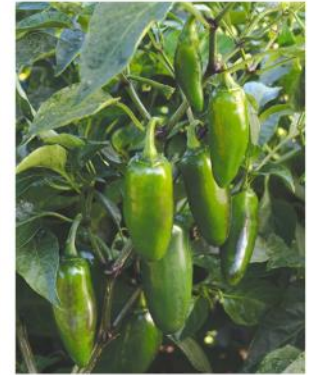

We also have Gift Certificates
if you prefer to pick out your plants in person

CONTAINER GARDENS

CONTAINER VEGETABLES Decorative 11 inch pot

Beet Green Top Bunching
Perfect to harvest leaves whole summer and bright red roots.

Pepper La Bomba II
Large 3 inch jalapeño peppers. Put some zing in your meals!

Container gardens make eating local as close as your own back yard or patio!

Water and feed regularly for season-long fresh produce.