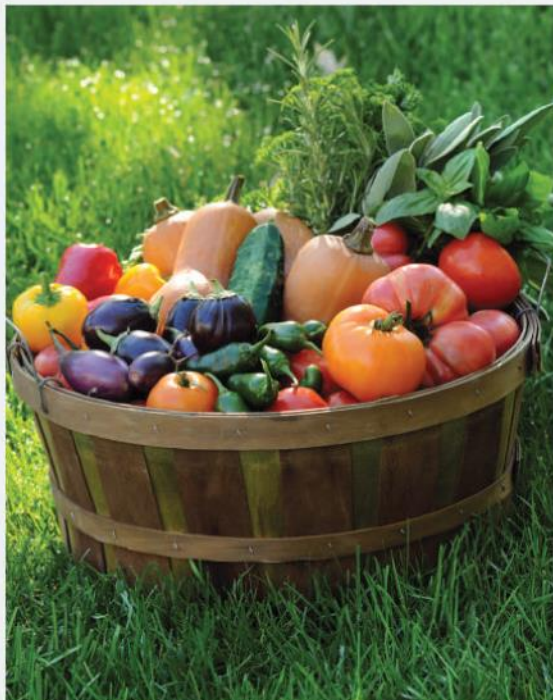

Shade

Deer Resistant

Cut Flower

Attracts Butterflies

Attracts Hummingbirds

VALUE PACKS

VALUE PACKS - Jumbo Packs with six individual 3.5 inch cells

A perfect choice if you want an assortment of plants for the vegetable garden or flower bed. We put together a selection of our most popular plants and bring them together for you to save you money!

(Plant selection may vary from picture)

Succulent Mix Pack

Six different succulents to fill a bowl or add to a container. Succulents are sun loving, drought tolerant plants. Ideal for full sun locations. Grows 15 - 30cm.

Pollinator Pack - Six perennials chosen to attract and feed pollinators in your garden. Contains Shasta Daisy, Gaillardia, Liatris, Tanacetum, Rudbeckia and Salvia Blue Queen.

Garden

A cucumber, bunching onions, bell pepper, jalapeño pepper, a beefsteak tomato and cherry tomato.