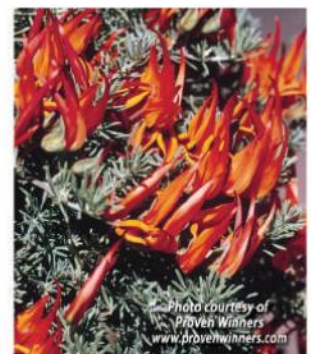

Helichrysum Licorice Petite
Silvery and fragrant foliage throughout the season. Grows up to 20cm.

Lobelia Early Springs
Grows
20 - 25cm.

Iresine Brilliantissima
Purplish-red leaves.
Grows 25 - 30cm

Lamiastrum Jade Frost
Long trailing variegated foliage.
Grows up to 20cm.

Lotus Vine
Foliage all season.
Grows 15 - 20cm.

Sun

Part Sun

Shade

Deer Resistant

Cut Flower

Attracts Butterflies

Attracts Hummingbirds