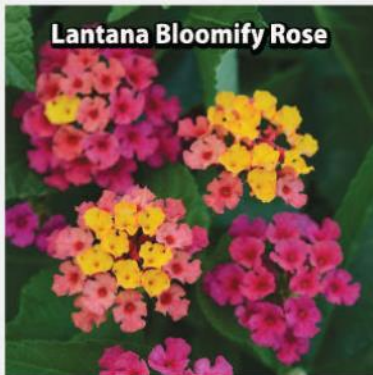

Lantana Bloomify Rose