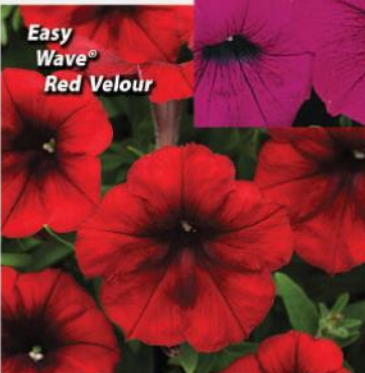

Gold

Petunia Wave
A favorite each year!
Blooms throughout the season with proper care.

BESTSELLER!

Petunia Easy Wave® Pink Passion

Wave grows 13 - 18cm.

Easy Wave grows 15 - 30cm

Petunia Easy Wave® Red Velour