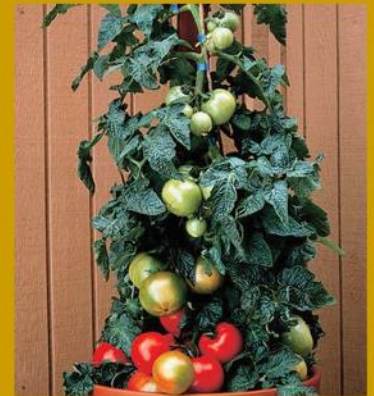

Tomato Husky Red
8 oz red slicing tomato maturing in 78 days. Grown in a 13 inch decorative pot. Comes with a tomato cage!