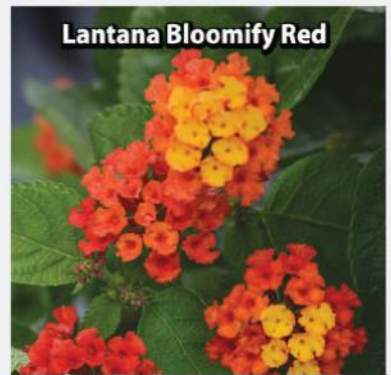

Lantana Bloomify Red