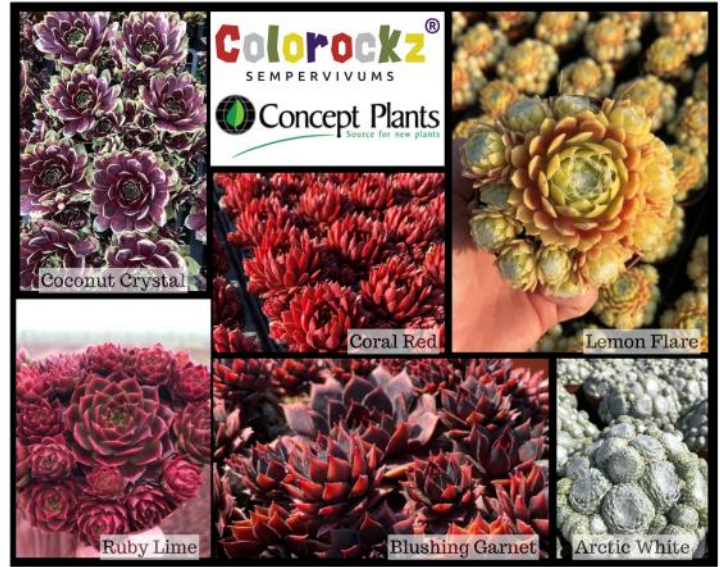

Veronica Red Fox

Pink blooms in Summer. Grows 30 - 40cm.

Sun

Part Sun

Shade

Deer Resistant

Cut Flower

Attracts Butterflies

Attracts Hummingbirds

PERENNIAL SUCCULENTS

Sedum Dragon's Blood
Pink blooms in Summer.
Grows to 10 - 15cm.

Sedum Autumn Fire
Pink blooms in Summer/Fall.
Grows to 40 - 60cm.

Sempervivum Colorockz® - Growers Choice