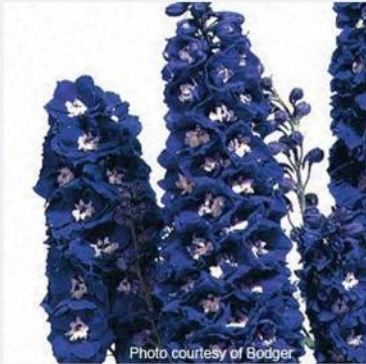

Shasta Daisy Alaska
White blooms in Summer/Fall.
Grows up to 45cm.

Tanacetum Robinson's
Mixed colors in Summer/Fall.
Grows 45 - 75cm.

Sun

Part Sun

Shade

Deer Resistant

Cut Flower

Attracts Butterflies

Astilbe Burgundy Red

Burgundy blooms in Summer. Grows 50 - 60cm.

Cherry Blossom

Rose pink flowers.

Lavender

Lavender flowers.

Photo courtesy of Bodger

Photo courtesy of Bodger

Bergenia Cordifolia Winter Glow

Pink blooms in Spring. Grows 30 - 40cm.

Dicentra Bleeding Heart

Pink blooms in Spring. Grows 70 - 90cm.

White White flowers.

Dark Blue Blue flowers.

DECORATIVE FERNS & GRASSES