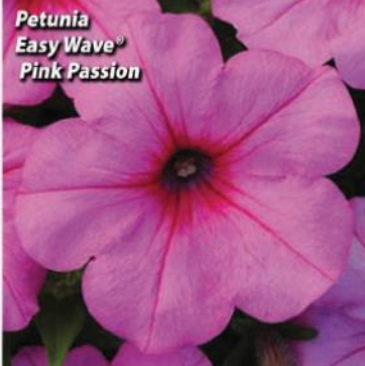

BASKET STUFFERS 3.5 inch pot Annuals

Lysimachia Creeping Jenny

Yellow blooms.
Grows 5 - 8 cm.

Scaevola Bondi™
Spreading blue blooms add texture. Grows 20 - 25cm.

Swedish Ivy
Fragrant variegated foliage. Grows 15 - 30cm.

Sweet Potato Vine
Trailing foliage all season long. Grows 15 - 25cm.

Lime

Thunbergia Susie™ Mix
Mixed colors. Grows 5 - 8cm.

Tricolor

Torenia Summer Wave® Bouquet
Grows 25 - 30cm.

White

Rose Deep

Deep Blue

Gold

Petunia Wave
A favorite each year!
Blooms throughout the season with proper care.

BESTSELLER!

Petunia Easy Wave® Pink Passion

Wave grows 13 - 18cm.

Easy Wave grows 15 - 30cm

Petunia Easy Wave® Red Velour