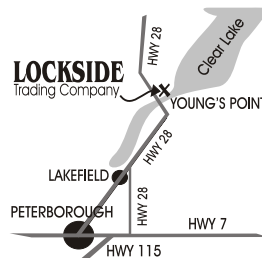

Residential & Commercial

For a consultation, please contact us:
705-652-3940 • 1-888-714-0484 • design@lockside.com

Turn east at the lights in
Young's Point, just 20 min
north of Peterborough
off Hwy 28, on TS Lock 27

GPS: 44 25' 09" - 78 16' 11"W

www.lockside.com