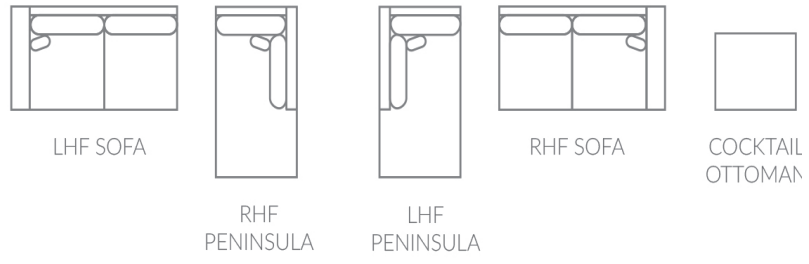

# \$1999

Skus	Item	Promo Price
1904-65	lhf sofa	<b>\$1000</b>
1904-64	rhf sofa	<b>\$1000</b>
1904-61	lhf peninsula	<b>\$1000</b>
1904-60	rhf peninsula	<b>\$1000</b>
1904-16	cocktail ottoman	<b>\$580</b>

-  Promotion applies to only Hotel California and Fluffy
-  Accent pillows not included

\*Promotion applies to the following Fabrics:

PATTERN	COLOUR		GR	PATTERN	CONTENT (%)	CC	RRD	ABRASION	GALLERY	
Fluffy	Cement	Drifwood	Natural	2	All Over	94P 6N	S	YES	100,00	YES
	Onyx	Silver								
Hotel California	Charcoal	Melrose	Pacific	2	All Over	85P 15C	S	YES	55,00	YES
	Sand	Silver								

## Full Collection

As an inherent quality of a hand-crafted product, all dimensions are approximate

item	sku	dimensions					
lhf sofa	1904-65	L71"	D37"	H37"	AH33"	SH19"	SD22"
rhf peninsula	1904-60	L37"	D79"	H37"		SH19"	SD22"
rhf sofa	1904-64	L71"	D37"	H37"	AH33"	SH19"	SD22"
lhf peninsula	1904-61	L37"	D79"	H37"		SH19"	SD22"
cocktail ottoman	1904-16	L34"	D34"	H17"			