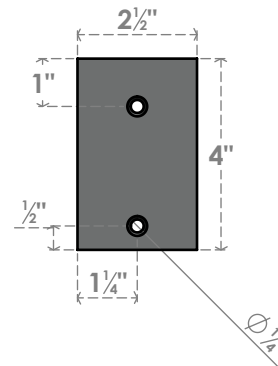

BKTM02X22X04HBPBL

2 1/2"W X 22"D X 4"H HIDDEN SUPPORT STEEL BRACKET W/ BACK PLATE, POWDER COATED BLACK

Side

Front

Isometric

Top

Back

EKENA MILLWORK
2300 WEST MAIN ST.
CLARKSVILLE, TX 75426
TOLL FREE: 866-607-0453
WWW.EKENAMILLWORK.COM