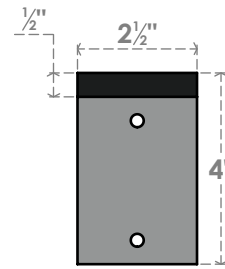

BKTM02X22X04HBPBL

2 1/2"W X 22"D X 4"H HIDDEN SUPPORT STEEL BRACKET W/ BACK PLATE, POWDER COATED BLACK

Side

Front

Isometric

Top

Back

EKENA MILLWORK
2300 WEST MAIN ST.
CLARKSVILLE, TX 75426
TOLL FREE: 866-607-0453
WWW.EKENAMILLWORK.COM