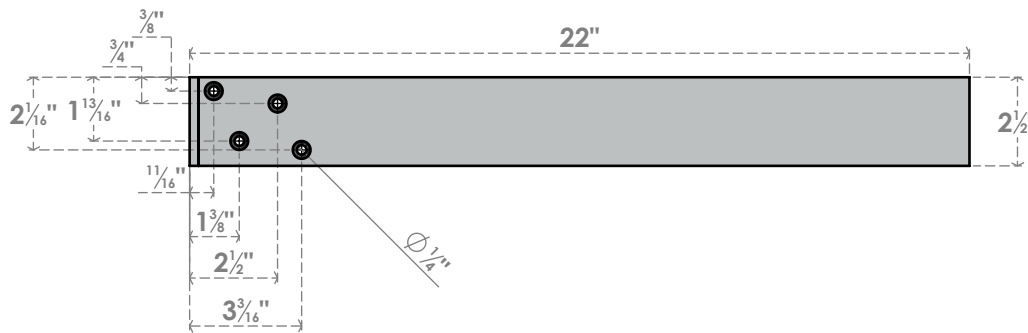

BKTM02X22X04HBPBL

2 1/2"W X 22"D X 4"H HIDDEN SUPPORT STEEL BRACKET W/ BACK PLATE, POWDER COATED BLACK

Side

Front

Isometric

Top

Back

EKENA MILLWORK
2300 WEST MAIN ST.
CLARKSVILLE, TX 75426
TOLL FREE: 866-607-0453
WWW.EKENAMILLWORK.COM