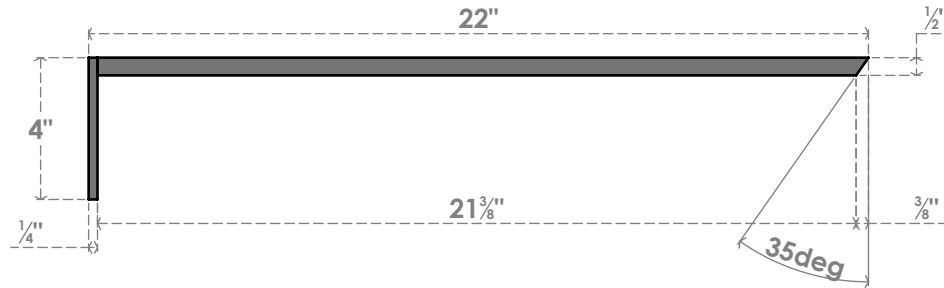

BKTM02X22X04HBPBL

2 1/2"W X 22"D X 4"H HIDDEN SUPPORT STEEL BRACKET W/ BACK PLATE, POWDER COATED BLACK

Side

Front

Isometric

Top

Back

EKENA MILLWORK
2300 WEST MAIN ST.
CLARKSVILLE, TX 75426
TOLL FREE: 866-607-0453
WWW.EKENAMILLWORK.COM