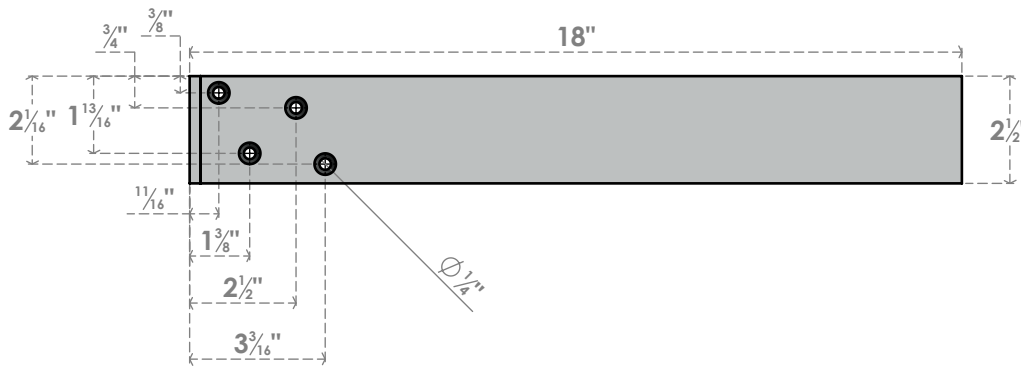

BKTM02X18X04HBPBL

2 1/2"W X 18"D X 4"H HIDDEN SUPPORT STEEL BRACKET W/ BACK PLATE, POWDER COATED BLACK

Side

Front

Isometric

Top

Back

EKENA MILLWORK
2300 WEST MAIN ST.
CLARKSVILLE, TX 75426
TOLL FREE: 866-607-0453
WWW.EKENAMILLWORK.COM