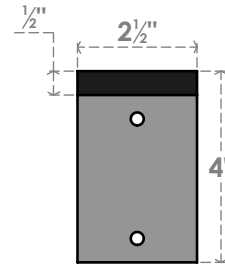

BKTM02X18X04HBPBL

2 1/2"W X 18"D X 4"H HIDDEN SUPPORT STEEL BRACKET W/ BACK PLATE, POWDER COATED BLACK

Side

Front

Isometric

Top

Back

EKENA MILLWORK
2300 WEST MAIN ST.
CLARKSVILLE, TX 75426
TOLL FREE: 866-607-0453
WWW.EKENAMILLWORK.COM