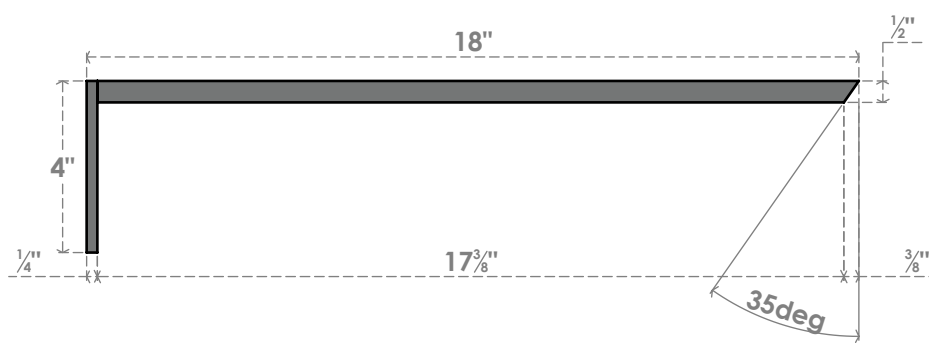

BKTM02X18X04HBPBL

2 1/2"W X 18"D X 4"H HIDDEN SUPPORT STEEL BRACKET W/ BACK PLATE, POWDER COATED BLACK

Side

Front

Isometric

Top

Back

EKENA MILLWORK
2300 WEST MAIN ST.
CLARKSVILLE, TX 75426
TOLL FREE: 866-607-0453
WWW.EKENAMILLWORK.COM