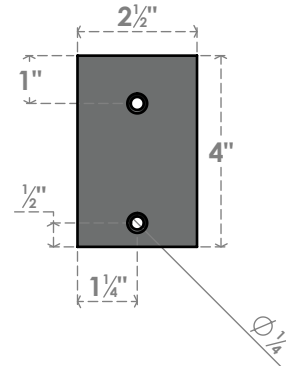

BKTM02X18X04HBPBL

2 1/2"W X 18"D X 4"H HIDDEN SUPPORT STEEL BRACKET W/ BACK PLATE, POWDER COATED BLACK

Side

Front

Isometric

Top

Back

EKENA MILLWORK
2300 WEST MAIN ST.
CLARKSVILLE, TX 75426
TOLL FREE: 866-607-0453
WWW.EKENAMILLWORK.COM