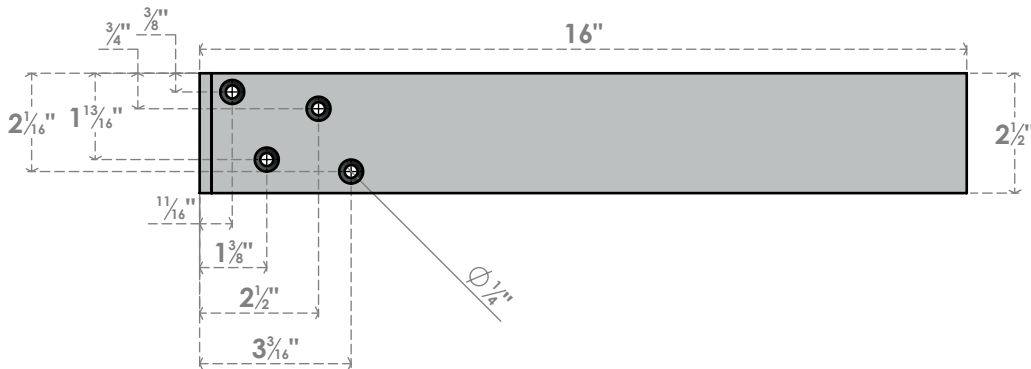

BKTM02X16X04HBPBL

2 1/2"W X 16"D X 4"H HIDDEN SUPPORT STEEL BRACKET W/ BACK PLATE, POWDER COATED BLACK

Side

Front

Isometric

Top

Back

EKENA MILLWORK
 2300 WEST MAIN ST.
 CLARKSVILLE, TX 75426
 TOLL FREE: 866-607-0453
 WWW.EKENAMILLWORK.COM