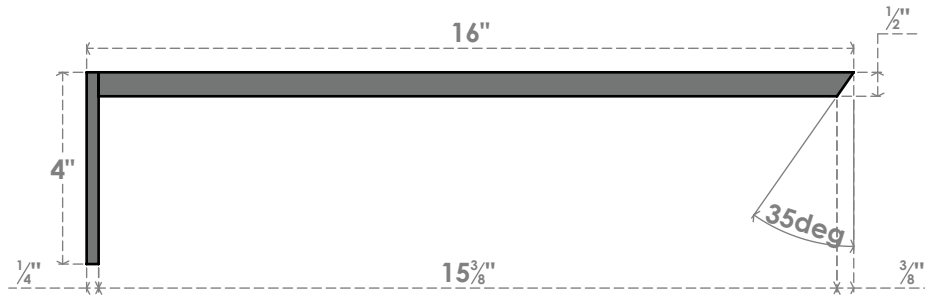

BKTM02X16X04HBPBL

2 1/2"W X 16"D X 4"H HIDDEN SUPPORT STEEL BRACKET W/ BACK PLATE, POWDER COATED BLACK

Side

Front

Isometric

Top

Back

EKENA MILLWORK
 2300 WEST MAIN ST.
 CLARKSVILLE, TX 75426
 TOLL FREE: 866-607-0453
 WWW.EKENAMILLWORK.COM