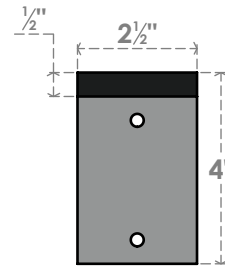

BKTM02X16X04HBPBL

2 1/2"W X 16"D X 4"H HIDDEN SUPPORT STEEL BRACKET W/ BACK PLATE, POWDER COATED BLACK

Side

Front

Isometric

Top

Back

EKENA MILLWORK
 2300 WEST MAIN ST.
 CLARKSVILLE, TX 75426
 TOLL FREE: 866-607-0453
 WWW.EKENAMILLWORK.COM