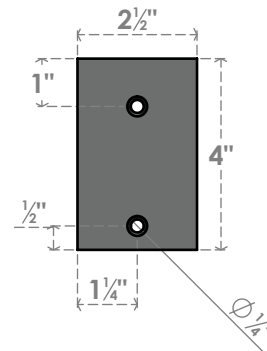

BKTM02X16X04HBPBL

2 1/2"W X 16"D X 4"H HIDDEN SUPPORT STEEL BRACKET W/ BACK PLATE, POWDER COATED BLACK

Side

Front

Isometric

Top

Back

EKENA MILLWORK
 2300 WEST MAIN ST.
 CLARKSVILLE, TX 75426
 TOLL FREE: 866-607-0453
 WWW.EKENAMILLWORK.COM