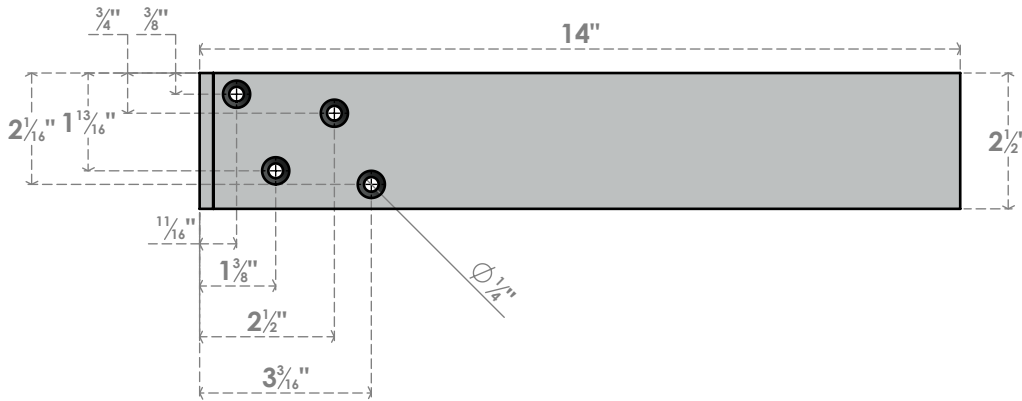

BKTM02X14X04HBPBL

2 1/2"W X 14"D X 4"H HIDDEN SUPPORT STEEL BRACKET W/ BACK PLATE, POWDER COATED BLACK

Side

Front

Isometric

Top

Back

EKENA MILLWORK
2300 WEST MAIN ST.
CLARKSVILLE, TX 75426
TOLL FREE: 866-607-0453
WWW.EKENAMILLWORK.COM