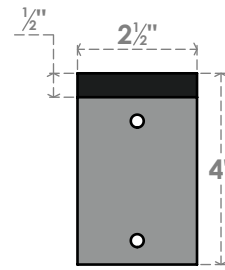

BKTM02X14X04HBPBL

2 1/2"W X 14"D X 4"H HIDDEN SUPPORT STEEL BRACKET W/ BACK PLATE, POWDER COATED BLACK

Side

Front

Isometric

Top

Back

EKENA MILLWORK
2300 WEST MAIN ST.
CLARKSVILLE, TX 75426
TOLL FREE: 866-607-0453
WWW.EKENAMILLWORK.COM