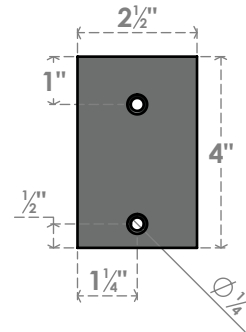

BKTM02X14X04HBPBL

2 1/2"W X 14"D X 4"H HIDDEN SUPPORT STEEL BRACKET W/ BACK PLATE, POWDER COATED BLACK

Side

Front

Isometric

Top

Back

EKENA MILLWORK
2300 WEST MAIN ST.
CLARKSVILLE, TX 75426
TOLL FREE: 866-607-0453
WWW.EKENAMILLWORK.COM