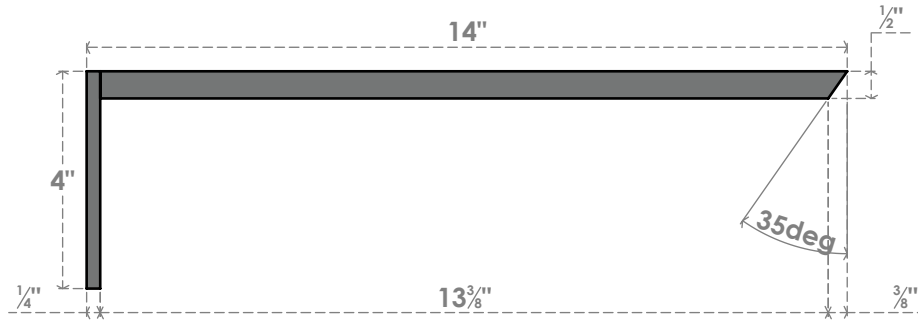

BKTM02X14X04HBPBL

2 1/2"W X 14"D X 4"H HIDDEN SUPPORT STEEL BRACKET W/ BACK PLATE, POWDER COATED BLACK

Side

Front

Isometric

Top

Back

EKENA MILLWORK
2300 WEST MAIN ST.
CLARKSVILLE, TX 75426
TOLL FREE: 866-607-0453
WWW.EKENAMILLWORK.COM