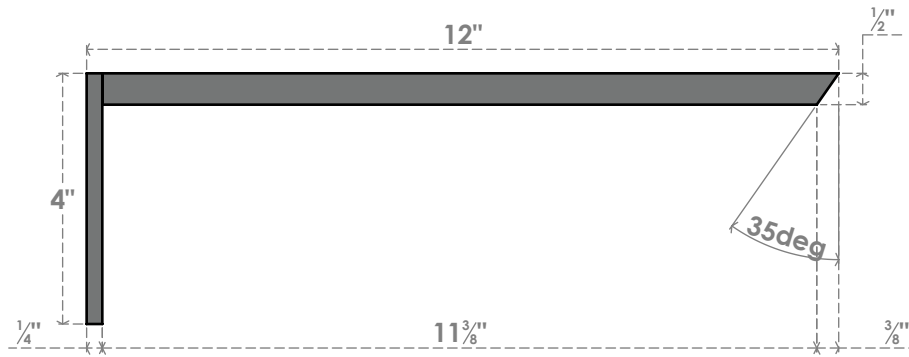

BKTM02X12X04HBPBL

2 1/2"W X 12"D X 4"H HIDDEN SUPPORT STEEL BRACKET W/ BACK PLATE, POWDER COATED BLACK

Side

Front

Isometric

Top

Back

EKENA MILLWORK
2300 WEST MAIN ST.
CLARKSVILLE, TX 75426
TOLL FREE: 866-607-0453
WWW.EKENAMILLWORK.COM