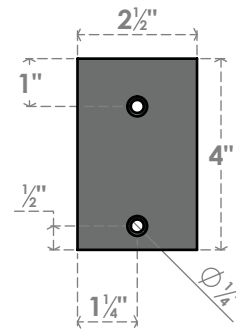

BKTM02X12X04HBPBL

2 1/2"W X 12"D X 4"H HIDDEN SUPPORT STEEL BRACKET W/ BACK PLATE, POWDER COATED BLACK

Side

Front

Isometric

Top

Back

EKENA MILLWORK
2300 WEST MAIN ST.
CLARKSVILLE, TX 75426
TOLL FREE: 866-607-0453
WWW.EKENAMILLWORK.COM