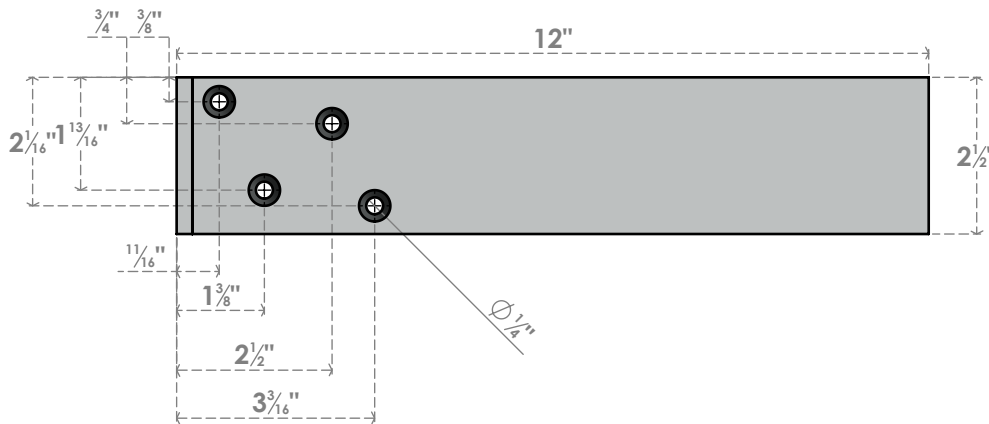

BKTM02X12X04HBPBL

2 1/2"W X 12"D X 4"H HIDDEN SUPPORT STEEL BRACKET W/ BACK PLATE, POWDER COATED BLACK

Side

Front

Isometric

Top

Back

EKENA MILLWORK
2300 WEST MAIN ST.
CLARKSVILLE, TX 75426
TOLL FREE: 866-607-0453
WWW.EKENAMILLWORK.COM