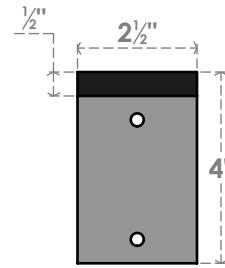

BKTM02X12X04HBPBL

2 1/2"W X 12"D X 4"H HIDDEN SUPPORT STEEL BRACKET W/ BACK PLATE, POWDER COATED BLACK

Side

Front

Isometric

Top

Back

EKENA MILLWORK
2300 WEST MAIN ST.
CLARKSVILLE, TX 75426
TOLL FREE: 866-607-0453
WWW.EKENAMILLWORK.COM