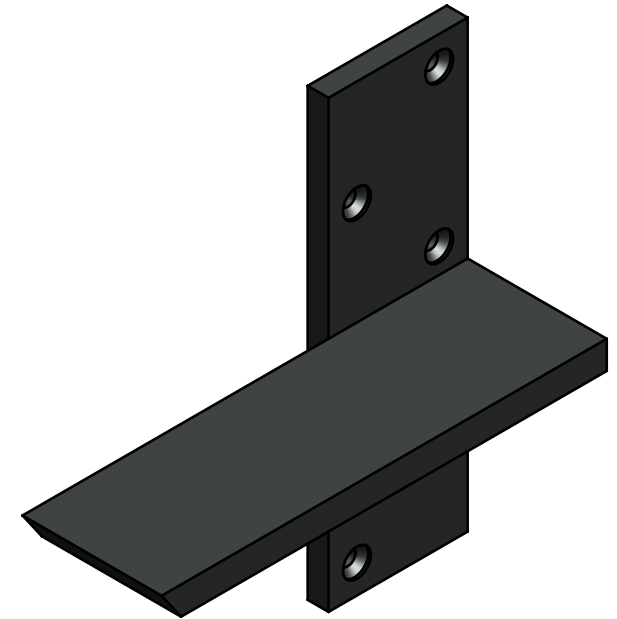

BKTM02X08FWPBL

2 1/2"W X 8"D FLOATING STEEL WALL MOUNT, POWDER COATED BLACK

Side

Top

Front

Back

Isometric

EKENA MILLWORK
 2300 WEST MAIN ST.
 CLARKSVILLE, TX 75426
 TOLL FREE: 866-607-0453
 WWW.EKENAMILLWORK.COM