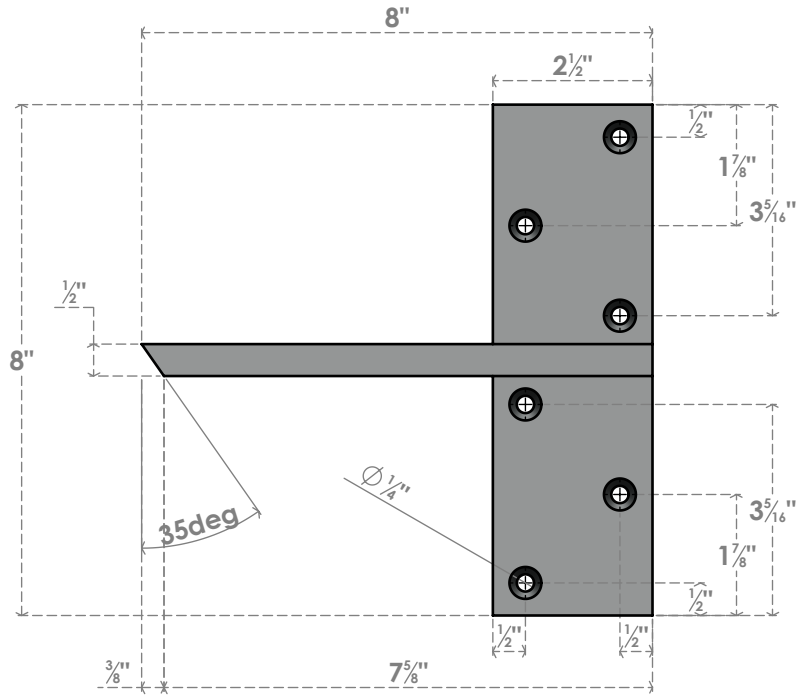

BKTM02X08FWPBL

2 1/2"W X 8"D FLOATING STEEL WALL MOUNT, POWDER COATED BLACK

Side

Top

Front

Back

Isometric

EKENA MILLWORK
 2300 WEST MAIN ST.
 CLARKSVILLE, TX 75426
 TOLL FREE: 866-607-0453
 WWW.EKENAMILLWORK.COM