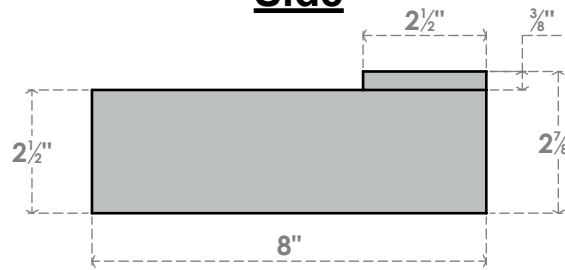

BKTM02X08FWPBL

2 1/2"W X 8"D FLOATING STEEL WALL MOUNT, POWDER COATED BLACK

Side

Top

Front

Back

Isometric

EKENA MILLWORK
 2300 WEST MAIN ST.
 CLARKSVILLE, TX 75426
 TOLL FREE: 866-607-0453
 WWW.EKENAMILLWORK.COM