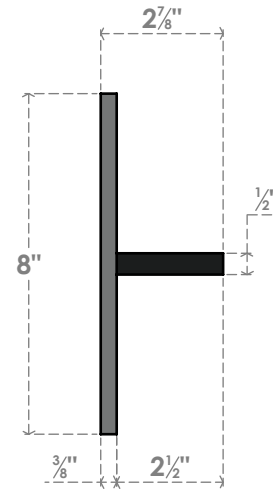

BKTM02X08FWPBL

2 1/2"W X 8"D FLOATING STEEL WALL MOUNT, POWDER COATED BLACK

Side

Top

Front

Back

Isometric

EKENA MILLWORK
 2300 WEST MAIN ST.
 CLARKSVILLE, TX 75426
 TOLL FREE: 866-607-0453
 WWW.EKENAMILLWORK.COM