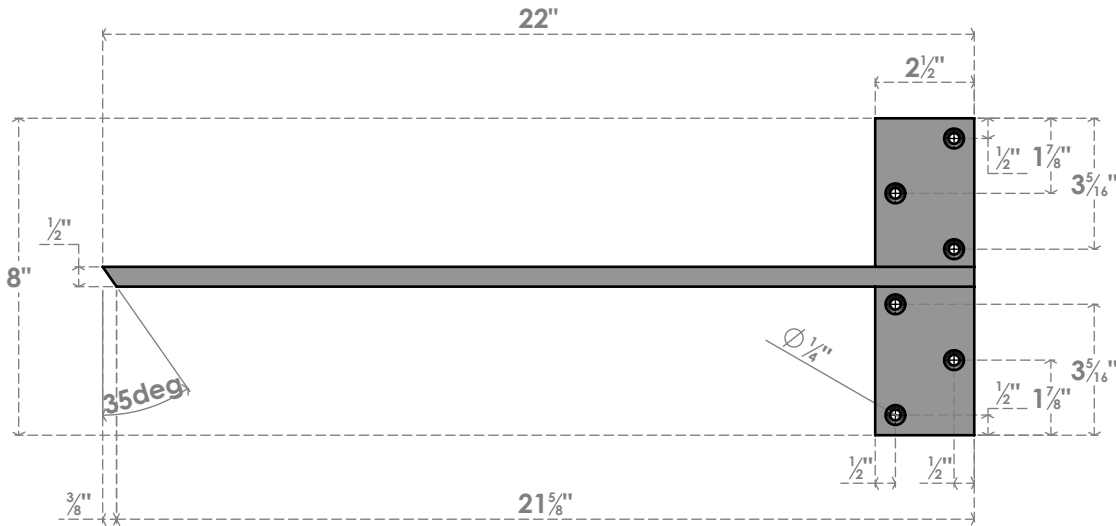

BKTM02X22FWPBL

2 1/2"W X 22"D FLOATING STEEL WALL MOUNT, POWDER COATED BLACK

Side

Front

Top

Back

Isometric

EKENA MILLWORK
 2300 WEST MAIN ST.
 CLARKSVILLE, TX 75426
 TOLL FREE: 866-607-0453
 WWW.EKENAMILLWORK.COM