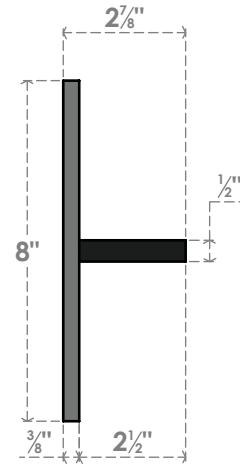

BKTM02X22FWPBL

2 1/2"W X 22"D FLOATING STEEL WALL MOUNT, POWDER COATED BLACK

Side

Front

Top

Back

Isometric

EKENA MILLWORK
 2300 WEST MAIN ST.
 CLARKSVILLE, TX 75426
 TOLL FREE: 866-607-0453
 WWW.EKENAMILLWORK.COM