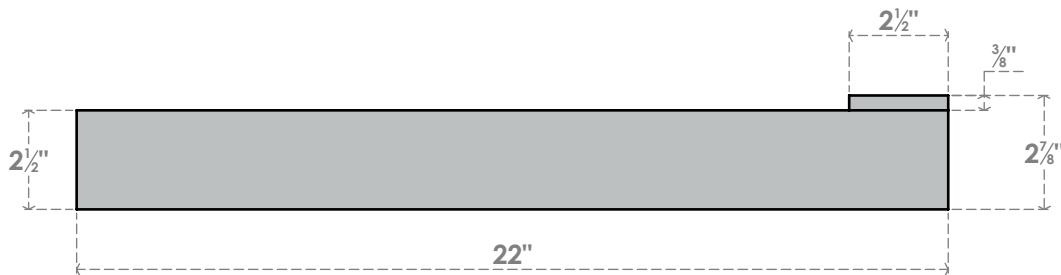

BKTM02X22FWPBL

2 1/2"W X 22"D FLOATING STEEL WALL MOUNT, POWDER COATED BLACK

Side

Front

Top

Back

Isometric

EKENA MILLWORK
 2300 WEST MAIN ST.
 CLARKSVILLE, TX 75426
 TOLL FREE: 866-607-0453
 WWW.EKENAMILLWORK.COM