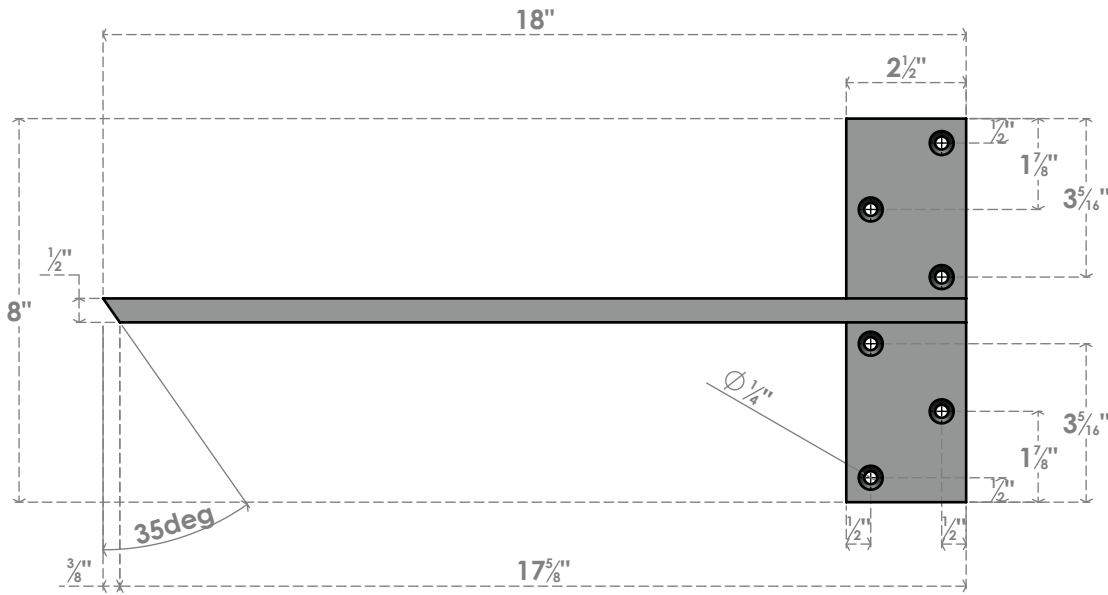

BKTM02X18FWPBL

2 1/2"W X 18"D FLOATING STEEL WALL MOUNT, POWDER COATED BLACK

Side

Top

Front

Back

Isometric

EKENA MILLWORK
 2300 WEST MAIN ST.
 CLARKSVILLE, TX 75426
 TOLL FREE: 866-607-0453
 WWW.EKENAMILLWORK.COM