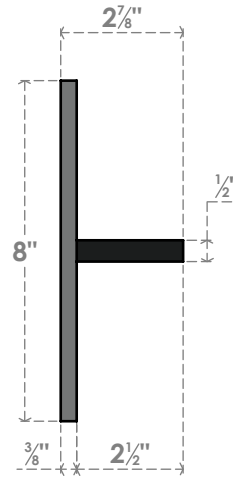

BKTM02X18FWPBL

2 1/2"W X 18"D FLOATING STEEL WALL MOUNT, POWDER COATED BLACK

Side

Top

Front

Back

Isometric

EKENA MILLWORK
 2300 WEST MAIN ST.
 CLARKSVILLE, TX 75426
 TOLL FREE: 866-607-0453
 WWW.EKENAMILLWORK.COM