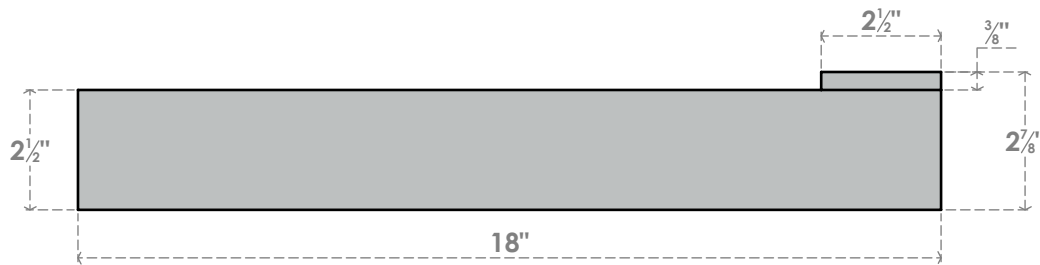

BKTM02X18FWPBL

2 1/2"W X 18"D FLOATING STEEL WALL MOUNT, POWDER COATED BLACK

Side

Top

Front

Back

Isometric

EKENA MILLWORK
 2300 WEST MAIN ST.
 CLARKSVILLE, TX 75426
 TOLL FREE: 866-607-0453
 WWW.EKENAMILLWORK.COM