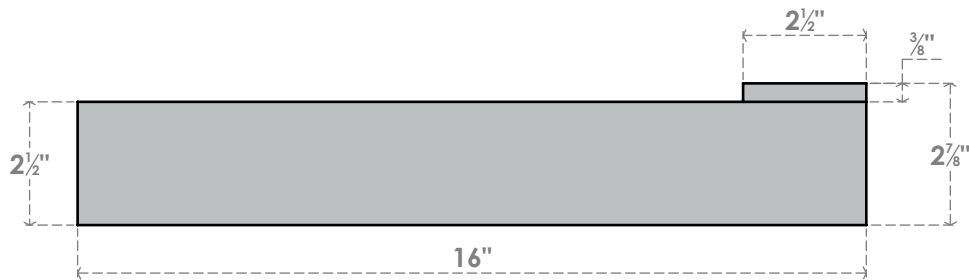

BKTM02X16FWPBL

2 1/2"W X 16"D FLOATING STEEL WALL MOUNT, POWDER COATED BLACK

Side

Top

Front

Back

Isometric

EKENA MILLWORK
 2300 WEST MAIN ST.
 CLARKSVILLE, TX 75426
 TOLL FREE: 866-607-0453
 WWW.EKENAMILLWORK.COM