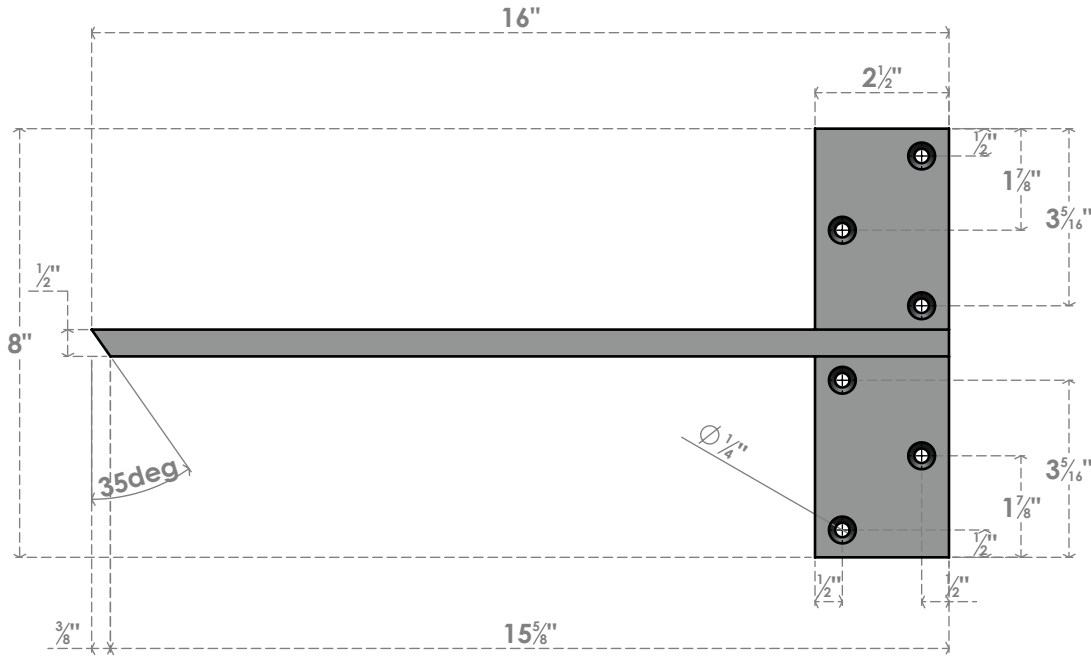

BKTM02X16FWPBL

2 1/2"W X 16"D FLOATING STEEL WALL MOUNT, POWDER COATED BLACK

Side

Top

Front

Back

Isometric

EKENA MILLWORK
 2300 WEST MAIN ST.
 CLARKSVILLE, TX 75426
 TOLL FREE: 866-607-0453
 WWW.EKENAMILLWORK.COM