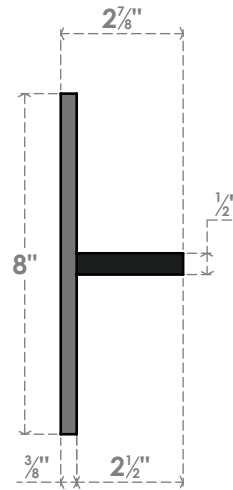

BKTM02X16FWPBL

2 1/2"W X 16"D FLOATING STEEL WALL MOUNT, POWDER COATED BLACK

Side

Top

Front

Back

Isometric

EKENA MILLWORK
 2300 WEST MAIN ST.
 CLARKSVILLE, TX 75426
 TOLL FREE: 866-607-0453
 WWW.EKENAMILLWORK.COM