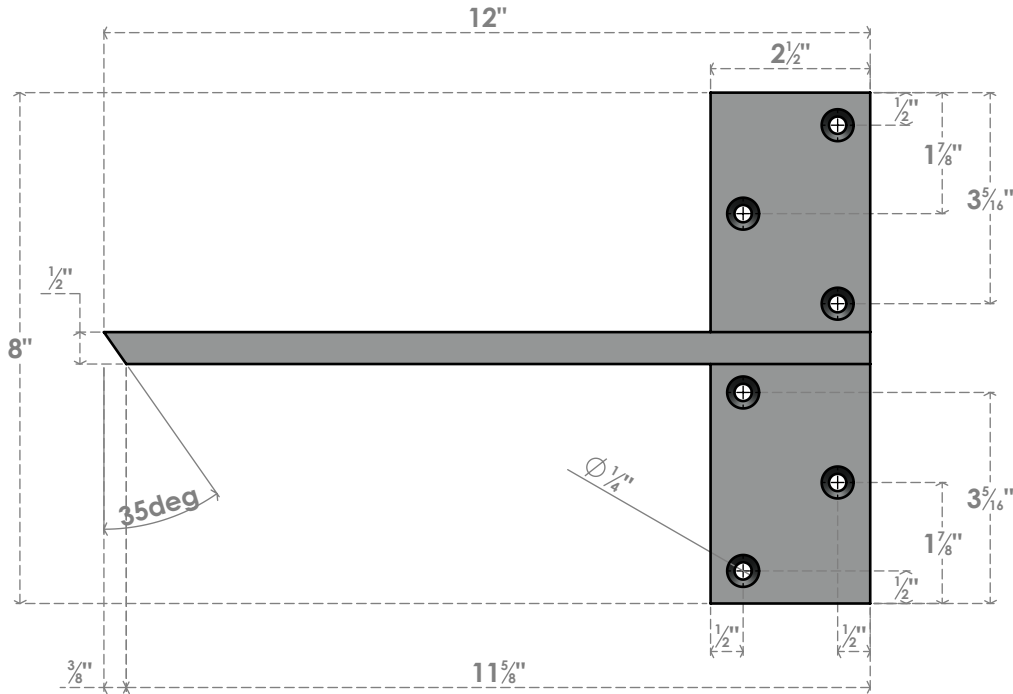

BKTM02X12FWPBL

2 1/2"W X 12"D FLOATING STEEL WALL MOUNT, POWDER COATED BLACK

Side

Top

Front

Back

Isometric

EKENA MILLWORK
 2300 WEST MAIN ST.
 CLARKSVILLE, TX 75426
 TOLL FREE: 866-607-0453
 WWW.EKENAMILLWORK.COM

NOTES

1. INSTALLATION TO BE COMPLETED IN ACCORDANCE WITH MANUFACTURER'S SPECIFICATIONS.
2. DRAWING MAY NOT BE TO SCALE
3. THIS DRAWING IS INTENDED FOR DESIGN AND PLANNING PURPOSES ONLY.
4. ALL INFORMATION CONTAINED HEREIN WAS CURRENT AT THE TIME OF DEVELOPMENT BUT MUST BE REVIEWED AND APPROVED BY THE PRODUCT MANUFACTURER TO BE CONSIDERED ACCURATE.