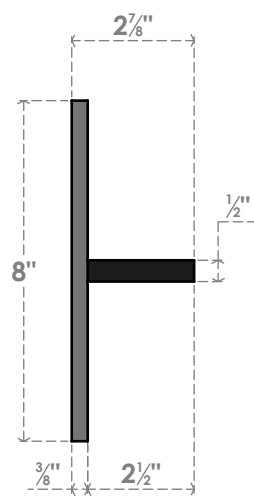

BKTM02X12FWPBL

2 1/2"W X 12"D FLOATING STEEL WALL MOUNT, POWDER COATED BLACK

Side

Top

Front

Back

Isometric

EKENA MILLWORK
 2300 WEST MAIN ST.
 CLARKSVILLE, TX 75426
 TOLL FREE: 866-607-0453
 WWW.EKENAMILLWORK.COM