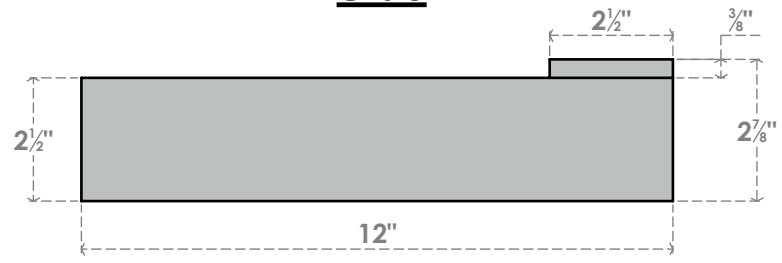

BKTM02X12FWPBL

2 1/2"W X 12"D FLOATING STEEL WALL MOUNT, POWDER COATED BLACK

Side

Top

Front

Back

Isometric

EKENA MILLWORK
 2300 WEST MAIN ST.
 CLARKSVILLE, TX 75426
 TOLL FREE: 866-607-0453
 WWW.EKENAMILLWORK.COM