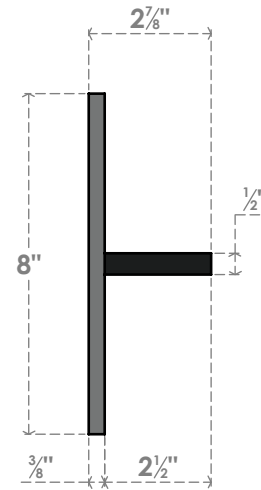

BKTM02X10FWPBL

2 1/2"W X 10"D FLOATING STEEL WALL MOUNT, POWDER COATED BLACK

Side

Top

Front

Back

Isometric

EKENA MILLWORK
 2300 WEST MAIN ST.
 CLARKSVILLE, TX 75426
 TOLL FREE: 866-607-0453
 WWW.EKENAMILLWORK.COM