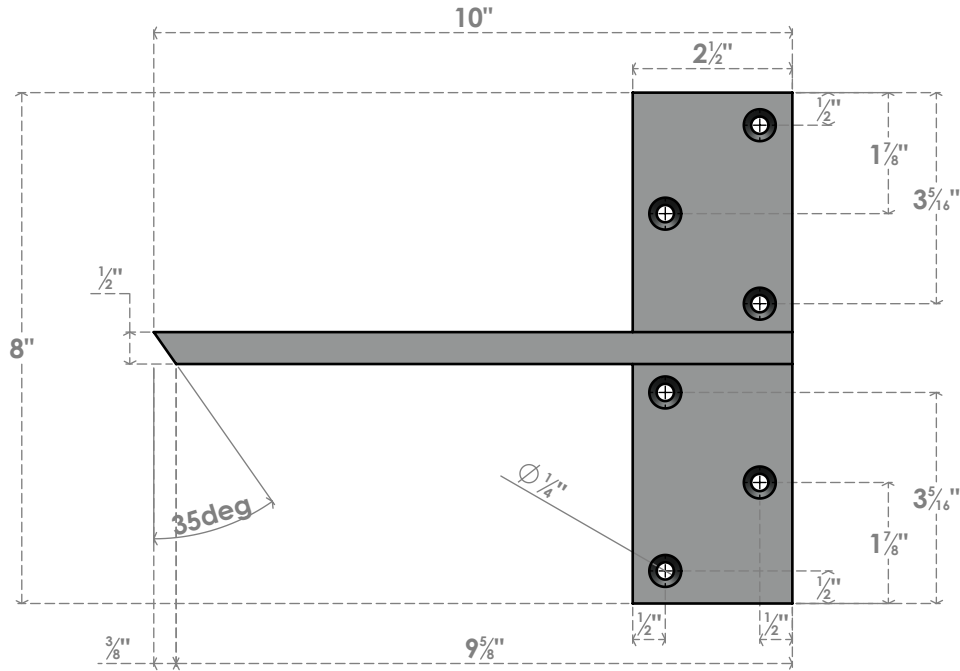

BKTM02X10FWPBL

2 1/2"W X 10"D FLOATING STEEL WALL MOUNT, POWDER COATED BLACK

Side

Top

Front

Back

Isometric

EKENA MILLWORK
 2300 WEST MAIN ST.
 CLARKSVILLE, TX 75426
 TOLL FREE: 866-607-0453
 WWW.EKENAMILLWORK.COM

NOTES

1. INSTALLATION TO BE COMPLETED IN ACCORDANCE WITH MANUFACTURER'S SPECIFICATIONS.
2. DRAWING MAY NOT BE TO SCALE
3. THIS DRAWING IS INTENDED FOR DESIGN AND PLANNING PURPOSES ONLY.
4. ALL INFORMATION CONTAINED HEREIN WAS CURRENT AT THE TIME OF DEVELOPMENT BUT MUST BE REVIEWED AND APPROVED BY THE PRODUCT MANUFACTURER TO BE CONSIDERED ACCURATE.