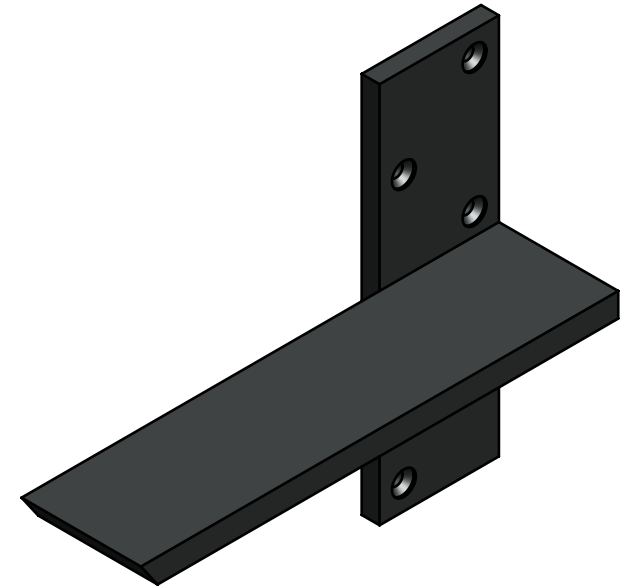

BKTM02X10FWPBL

2 1/2"W X 10"D FLOATING STEEL WALL MOUNT, POWDER COATED BLACK

Side

Top

Front

Back

Isometric

EKENA MILLWORK
 2300 WEST MAIN ST.
 CLARKSVILLE, TX 75426
 TOLL FREE: 866-607-0453
 WWW.EKENAMILLWORK.COM