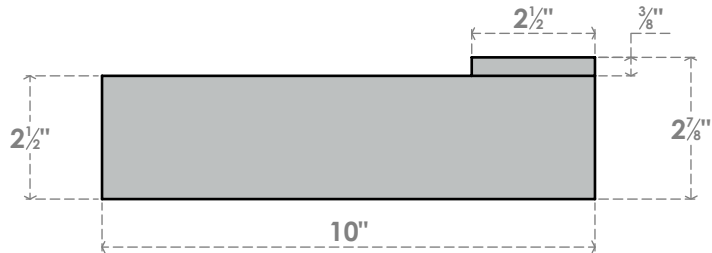

BKTM02X10FWPBL

2 1/2"W X 10"D FLOATING STEEL WALL MOUNT, POWDER COATED BLACK

Side

Top

Front

Back

Isometric

EKENA MILLWORK
 2300 WEST MAIN ST.
 CLARKSVILLE, TX 75426
 TOLL FREE: 866-607-0453
 WWW.EKENAMILLWORK.COM