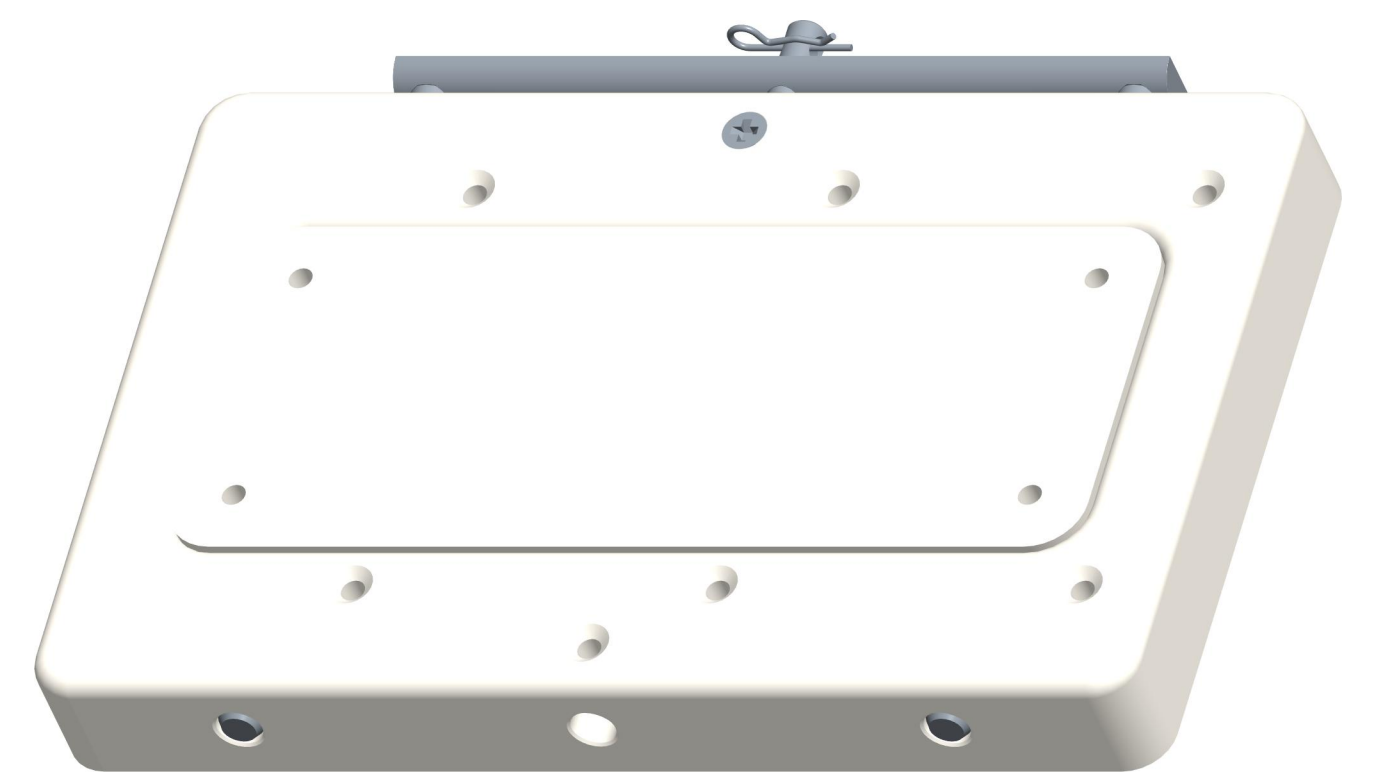

BOW PLATE

ASSEMBLED TOP

ASSEMBLED SIDE

ASSEMBLED TOP DRAW BAR CLEARANCE

UNCONTROLLED DOCUMENT

JOHNSON OUTDOORS
MARINE ELECTRONICS, INC.

ITEM NAME: RTA 54/MKA 53 QRB Dimensions

ITEM NO: U/M C
IN. SIZE