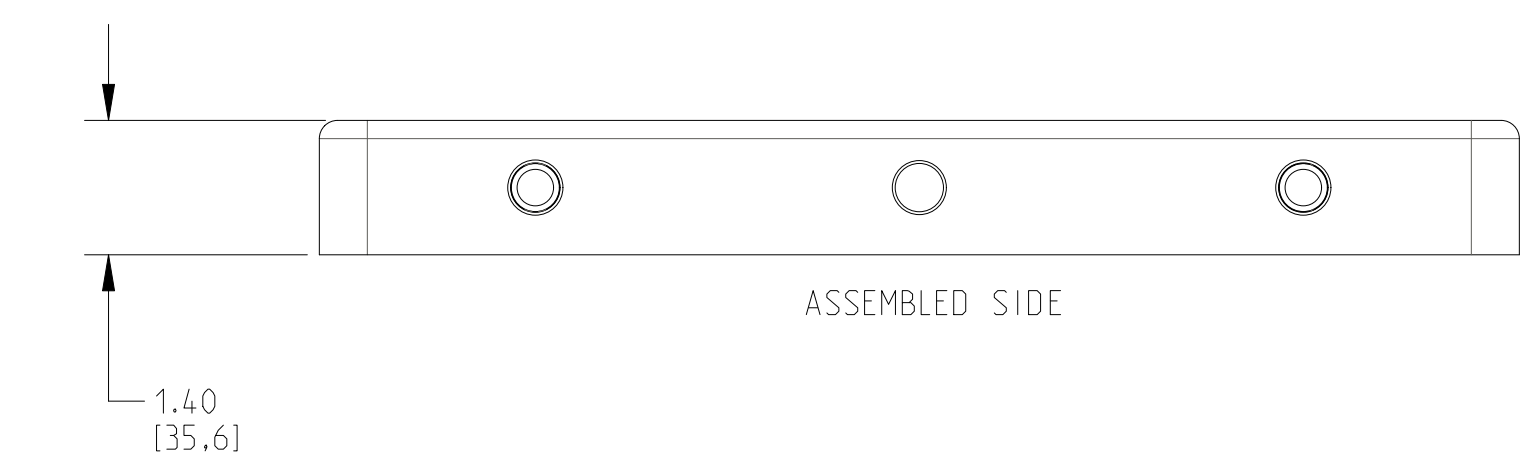

BOW PLATE

ASSEMBLED TOP

ASSEMBLED SIDE

ASSEMBLED TOP DRAW BAR CLEARANCE

UNCONTROLLED DOCUMENT

JOHNSON OUTDOORS
MARINE ELECTRONICS, INC.

ITEM NAME: RTA 54/MKA 53 QRB Dimensions

ITEM NO: U/M C
IN. SIZE