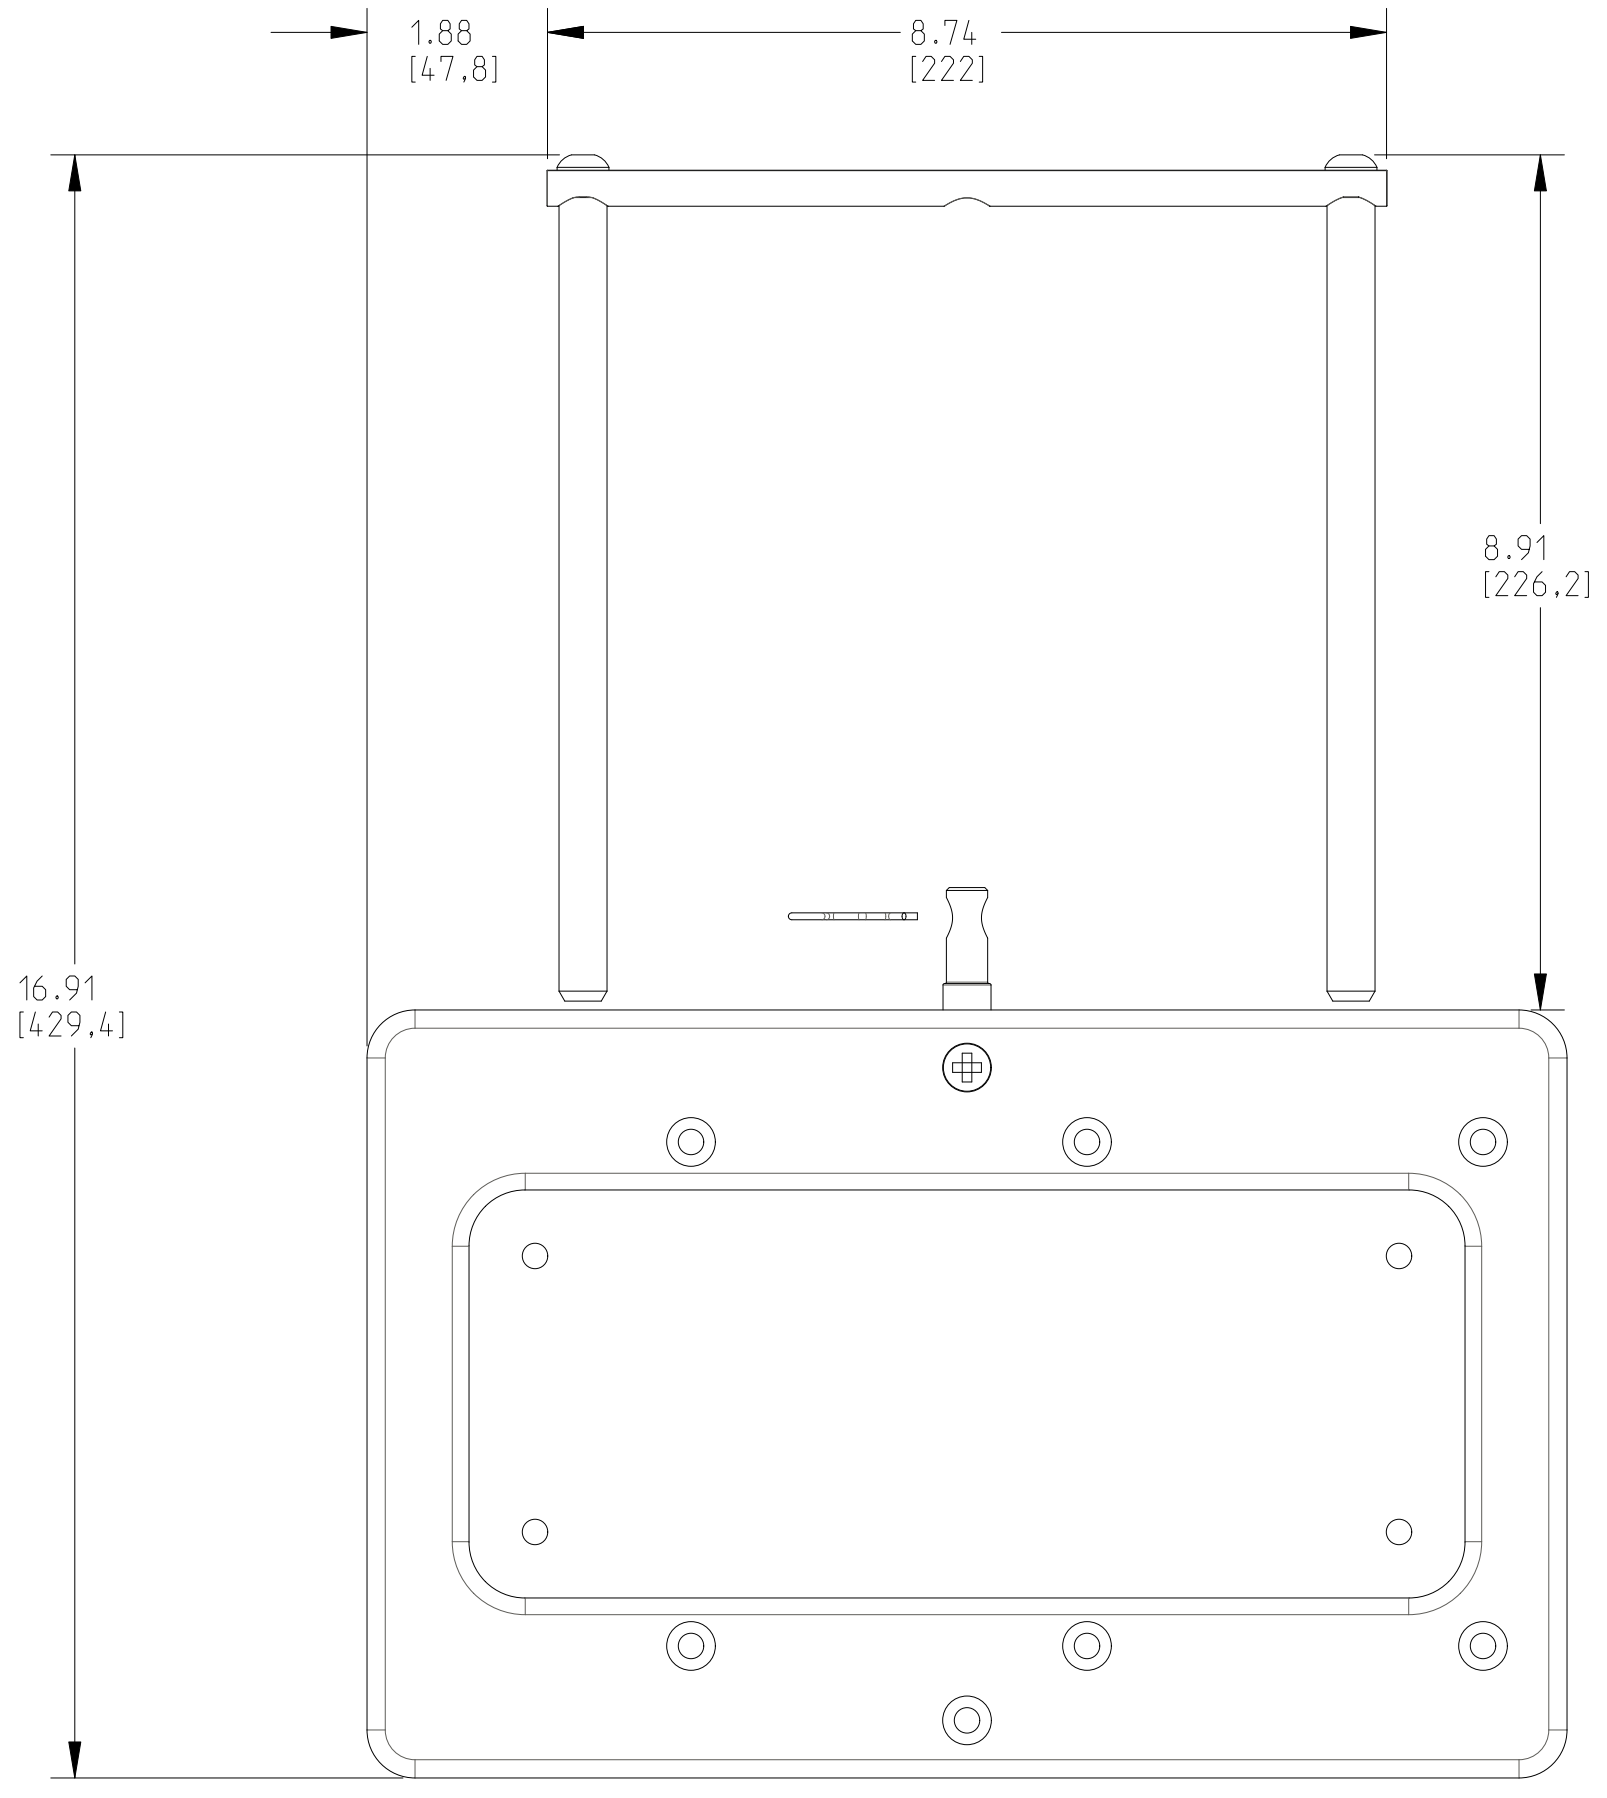

BOW PLATE

ASSEMBLED TOP

ASSEMBLED SIDE

ASSEMBLED TOP DRAW BAR CLEARANCE

UNCONTROLLED DOCUMENT

JOHNSON OUTDOORS
MARINE ELECTRONICS, INC.

ITEM NAME: RTA 54/MKA 53 QRB Dimensions

ITEM NO: U/M C
IN. SIZE