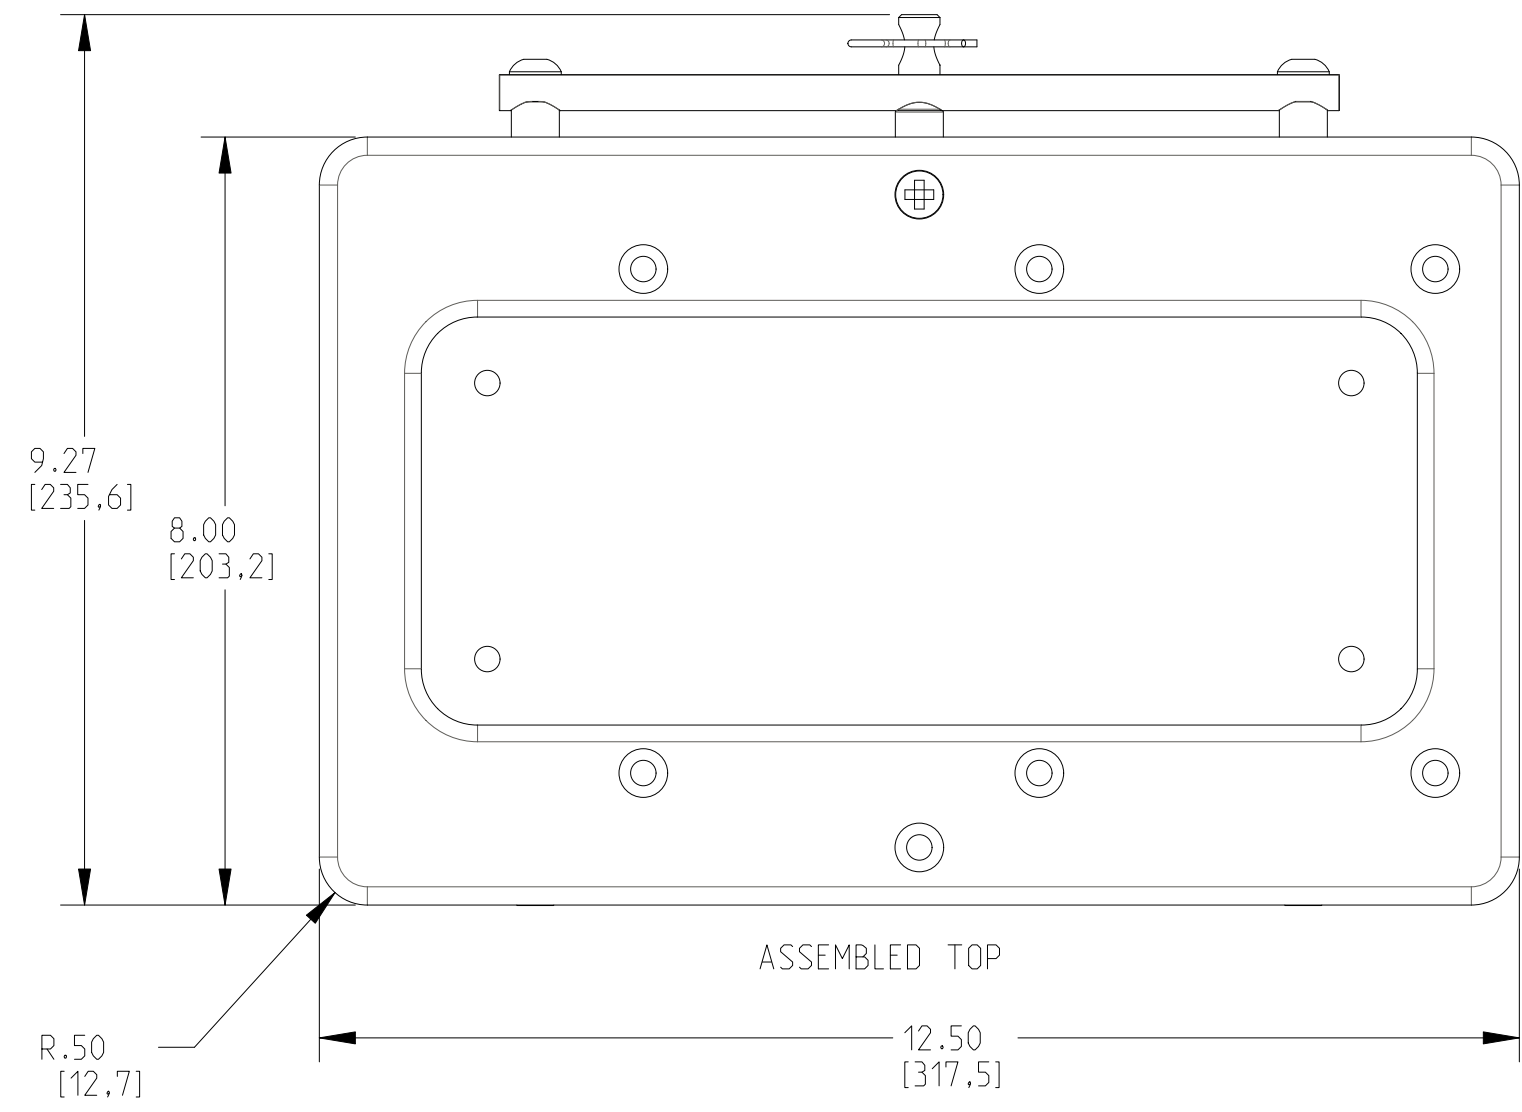

BOW PLATE

ASSEMBLED TOP

ASSEMBLED SIDE

ASSEMBLED TOP DRAW BAR CLEARANCE

UNCONTROLLED DOCUMENT

JOHNSON OUTDOORS
MARINE ELECTRONICS, INC.

ITEM NAME: RTA 54/MKA 53 QRB Dimensions

ITEM NO: U/M C
IN. SIZE