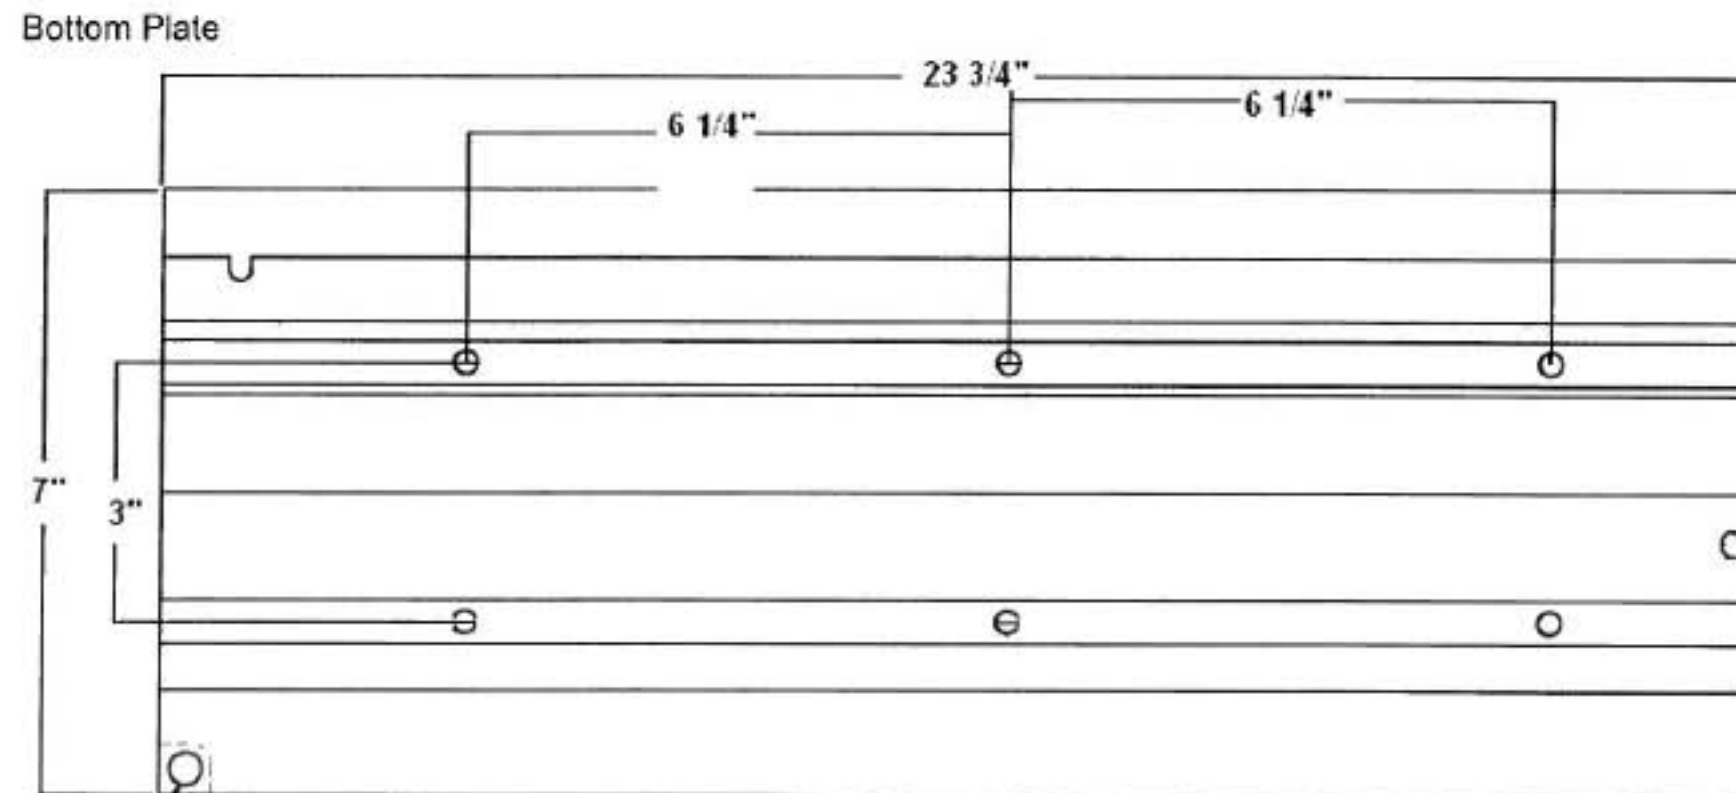

MKA-52/62 QUICK RELEASE PLATE

Product # 1862016

Aluminum Quick Release Bracket Details

Compatible with Fortrex, Maxxum, Edge, or All Terrain motors that are 52" or 62" shaft foot control models, or 62"-shaft hand control models

Manufactured 2000 - Current