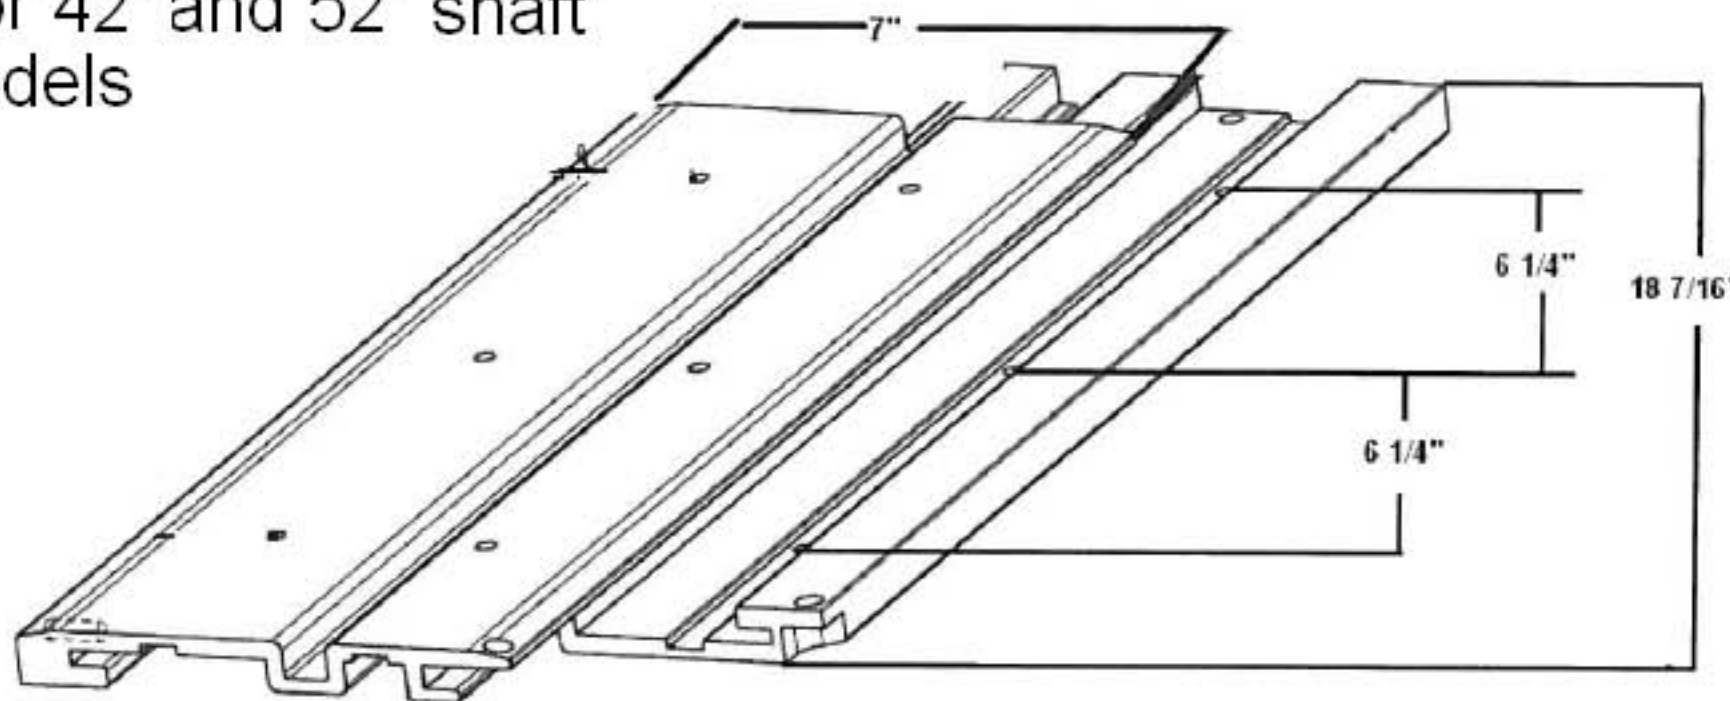

MKA-42 QUICK RELEASE PLATE

Product # 1862014

Aluminum Quick Release Bracket Details

Compatible with Fortrex, Maxxum, Edge, and All Terrain motors that are 42"-shaft foot control models or 42" and 52" shaft hand control models