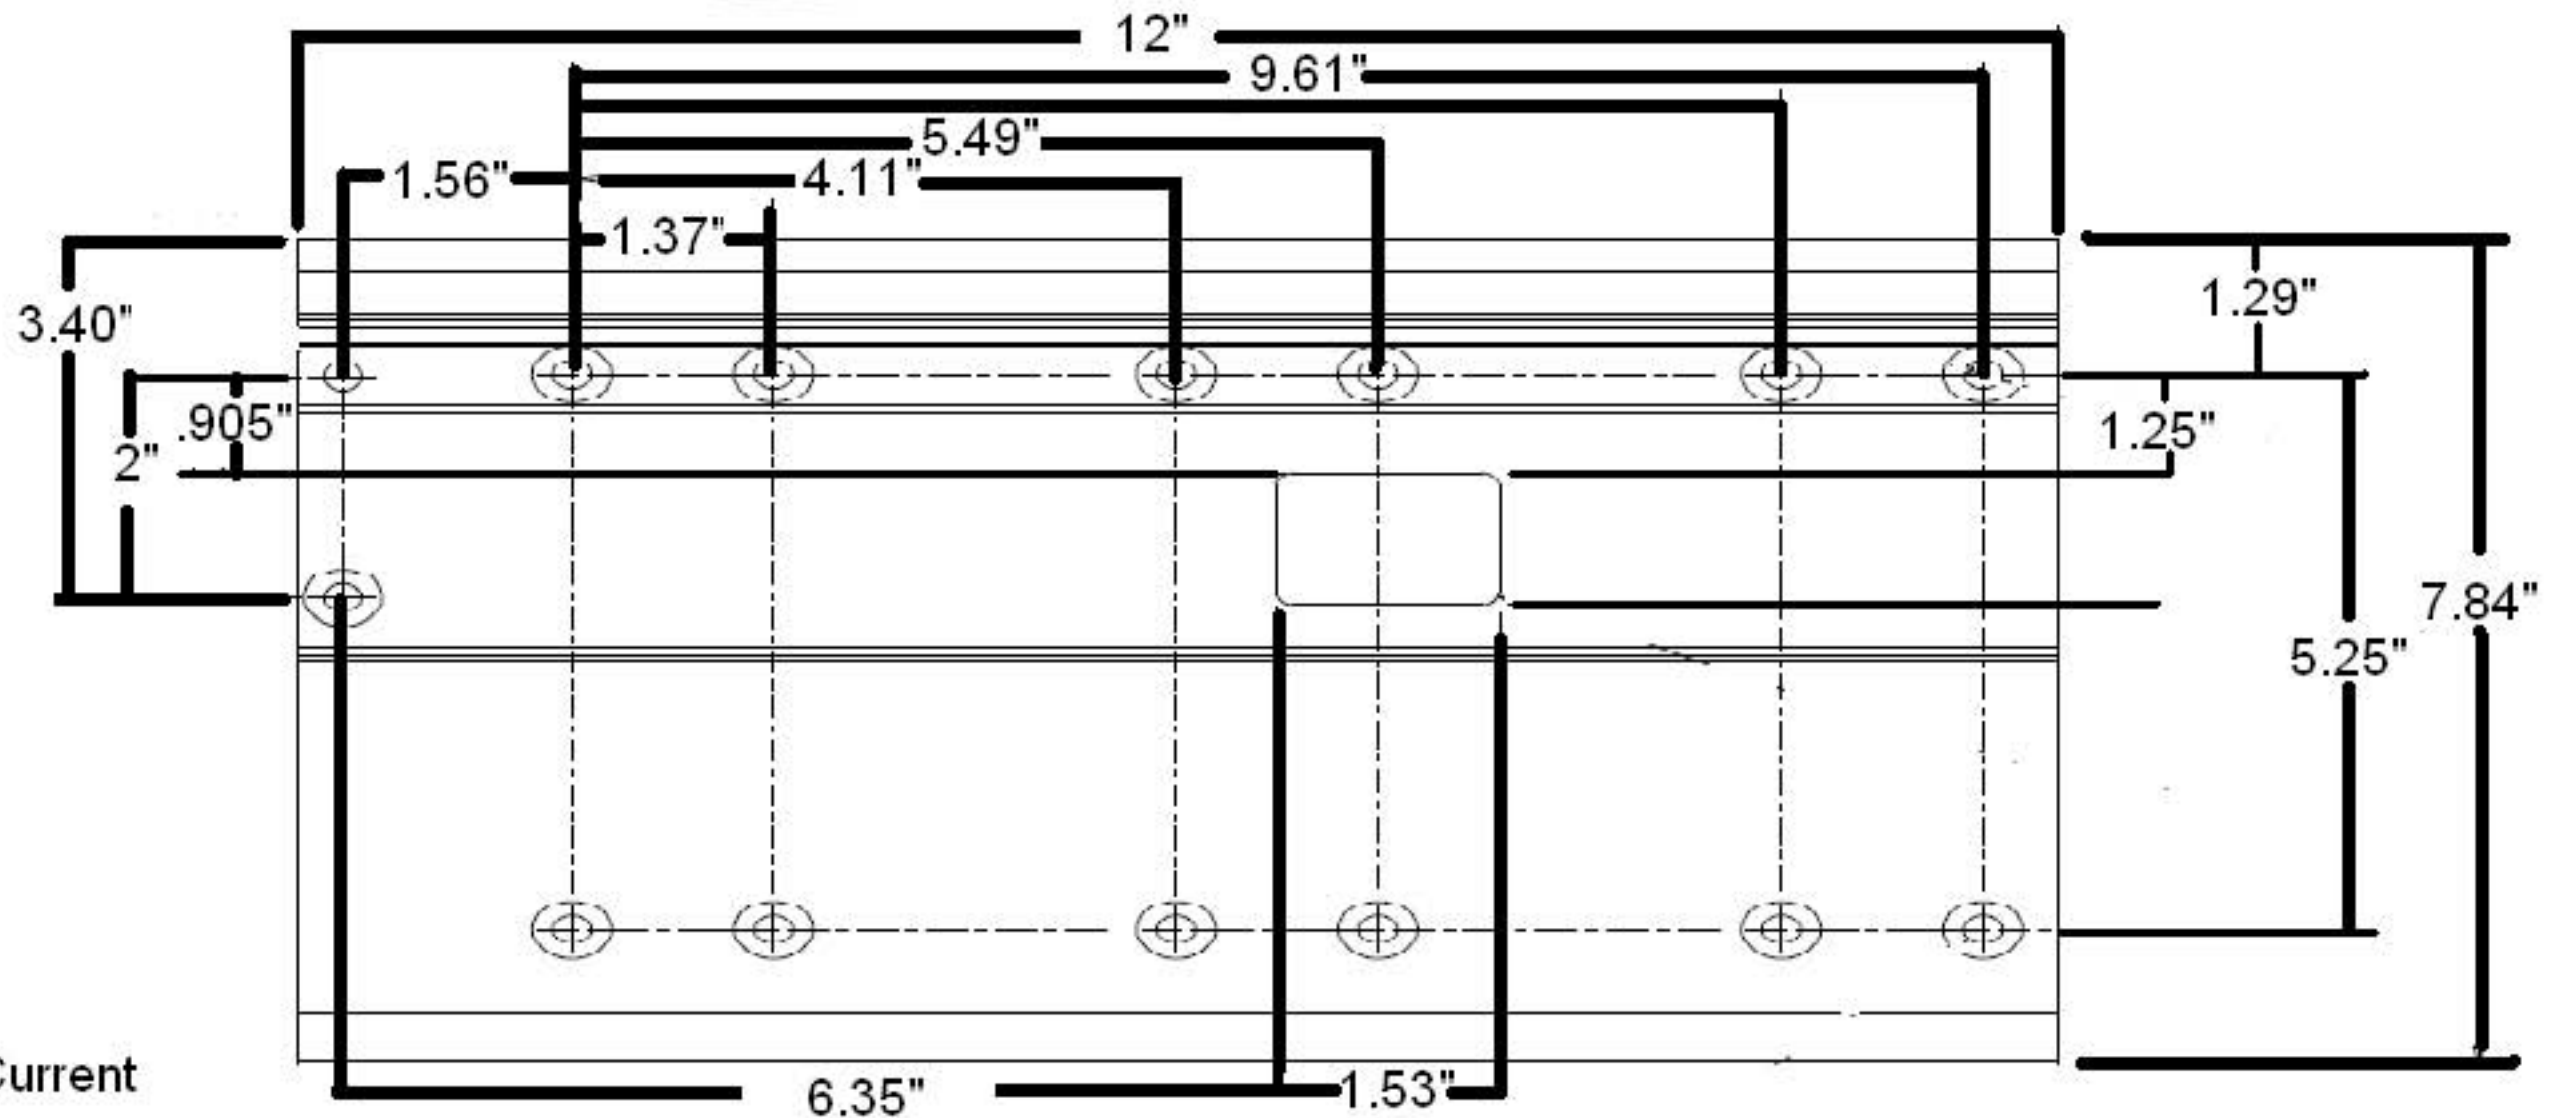

# MKA-32 Quick Release Plate

Product # 1854060

Electric Steer Quick Release Bracket with Cover Details  
Locking lever includes pin and lanyard  
Compatible with any Terrova, PowerDrive V2 or  
PowerDrive bow-mount trolling motor

Manufactured 2007 - Current