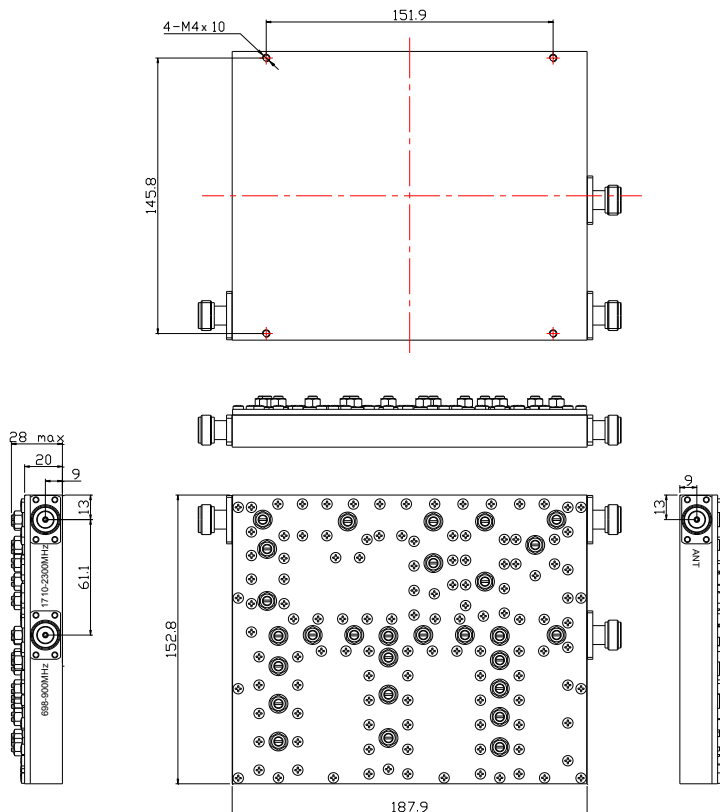

TrueConnect_™ 700/850/PCS/AWS Cross Band Coupler

Model No: CBC2/700/850/PCS/AWS/43

Higher Standards. Superior Quality

Cross Band Coupler
[700 Band, 850 Band, PCS Band and AWS Band]

DESCRIPTION:

Allows different frequency bands to share a common transmission line.

Specifications	Low	High
Frequency Range (MHz)	698-960	1710-2300
Insertion Loss (dB)	≤0.3	
Isolation (dB)	>55	
VSWR	≤1.25:1	
Power Rating (W)	200	
Temperature Range F ©	-4 to +150 (-20 to +65)	
Intermodulation dBc (2x43 dBm carrier)	≤-153	
Impedance (Ω)	50	
Environmental Humidity	5-97%	
Installation Environment	Indoor, IP54	
Connectors	4.3/10 Female	
Mounting	Pole or Wall Mount	

Drawing is for relational purposes
Actual dimensions may vary