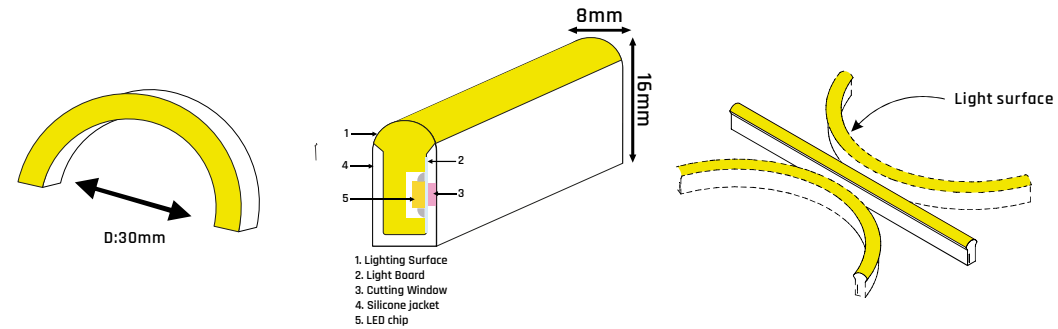

8x16 Dome LED Neon Flex

Specification Data

Model no.	8x16 Dome (816-12-CC)
Light source	120pcs/m SMD2835
Dimension	8x16mm
Power consumption	8±2W/m
Cutting interval	1cm
Voltage	DC12V
Beam angle	160°
Bend radius	min.30mm
Colours	Warm white/White/Red/Green/Blue/Yellow/Orange/Pink
Bending direction	Horizontal Bending
Jacket Colour	White
Lifespan	25,000hrs
Material	Silicone
IP Rating	65
Lumens	<360lm p/m
Luminous flux	30lm/W

Structure & Dimension

Product Feature

- 
160°
 Beam Angle
- 
D:30mm
 Bending Diameter
- 
 Flame Resistant
- 
 UV Resistant
- 
 Solvents Resistant
- 
 Saltwater Resistant
- 
 IP 65 Protection
- 
 IK 08 Protection