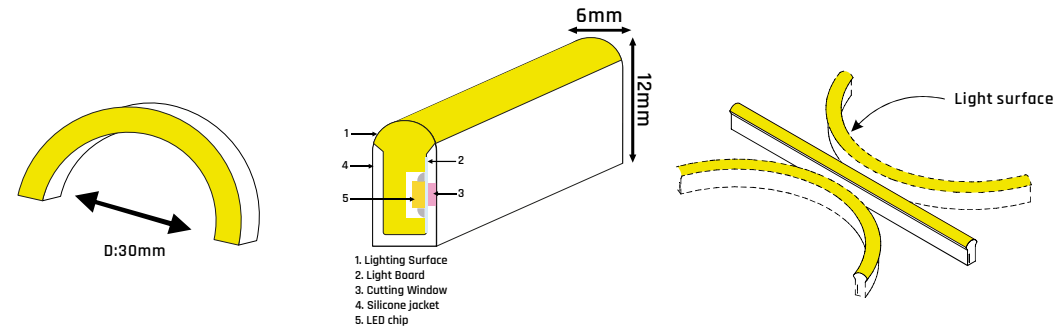

# 6x12 Dome Mini LED Neon Flex

## Specification Data

Model no.	6x12 Dome (FND-12-CC)
Light source	120pcs/m SMD2835
Dimension	6x12mm
Power consumption	8±2W/m
Cutting interval	1cm
Voltage	DC12V
Beam angle	160°
Bend radius	min.30mm
Colours	Warm white/White/Red/Green/Blue/Yellow/Pink/Purple
Bending direction	Horizontal Bending
Jacket Colour	White
Lifespan	25,000hrs
Material	Silicone
IP Rating	67
Lumens	<360lm p/m
Luminous flux	30lm/W

## Structure & Dimension