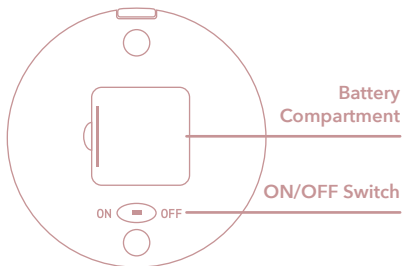

L U M I

CONTENTS

MIRROR FUNCTIONS

FEATURES

NATURAL LIGHT / Our LED lights are designed to mimic natural daylight providing a brighter, color-corrected reflection of your skin.

DUAL MAGNIFICATION / Two glass mirrors - 1x and 10x magnification. Offering both a full reflection of your face and a closer, more detailed view.

EXTRA LARGE / The 5-inch wide premium-quality glass mirror offers superior clarity and more coverage than a regular compact mirror.

ULTRA PORTABLE / Lightweight, slim, and perfectly sized to fit in your purse or luggage.

LET'S BEGIN

TURN IT ON

- 1 /** Lumi comes with pre-installed batteries and is ready to go!
- 2 /** To turn the LED lights on, flip the mirror over and push the switch to **ON** (button is located on the back).
- 3 /** To turn off the light, move the switch back to the **OFF** position.