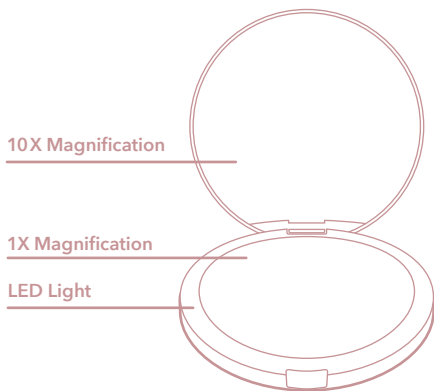

L U M I

CONTENTS

MIRROR FUNCTIONS

FEATURES

NATURAL LIGHT / Our LED lights are designed to mimic natural daylight providing a brighter, color-corrected reflection of your skin.

DUAL MAGNIFICATION / Two glass mirrors - 1x and 10x magnification. Offering both a full reflection of your face and a closer, more detailed view.

EXTRA LARGE / The 5-inch wide premium-quality glass mirror offers superior clarity and more coverage than a regular compact mirror.

ULTRA PORTABLE / Lightweight, slim, and perfectly sized to fit in your purse or luggage.

LET'S BEGIN

TURN IT ON

- 1 /** Lumi comes with pre-installed batteries and is ready to go!
- 2 /** To turn the LED lights on, flip the mirror over and push the switch to **ON** (button is located on the back).
- 3 /** To turn off the light, move the switch back to the **OFF** position.