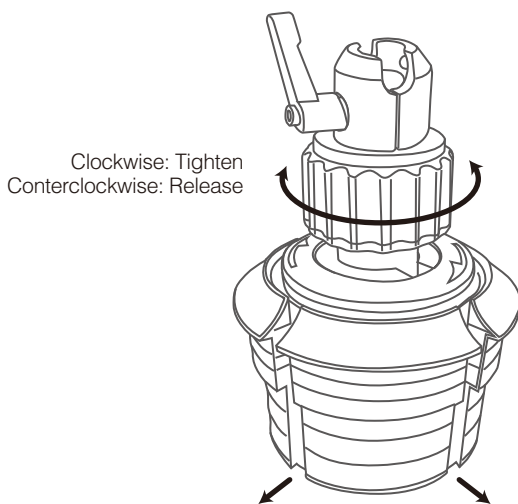

C
Cup Holder Mount Base