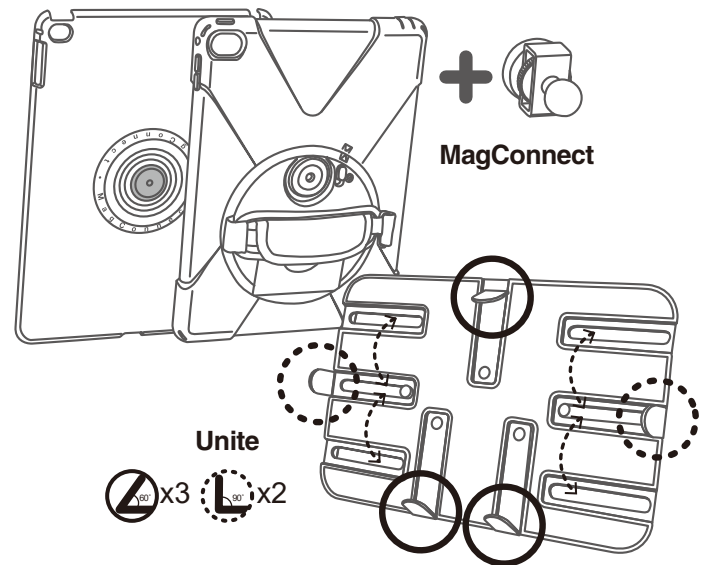

D
Cases / Holders