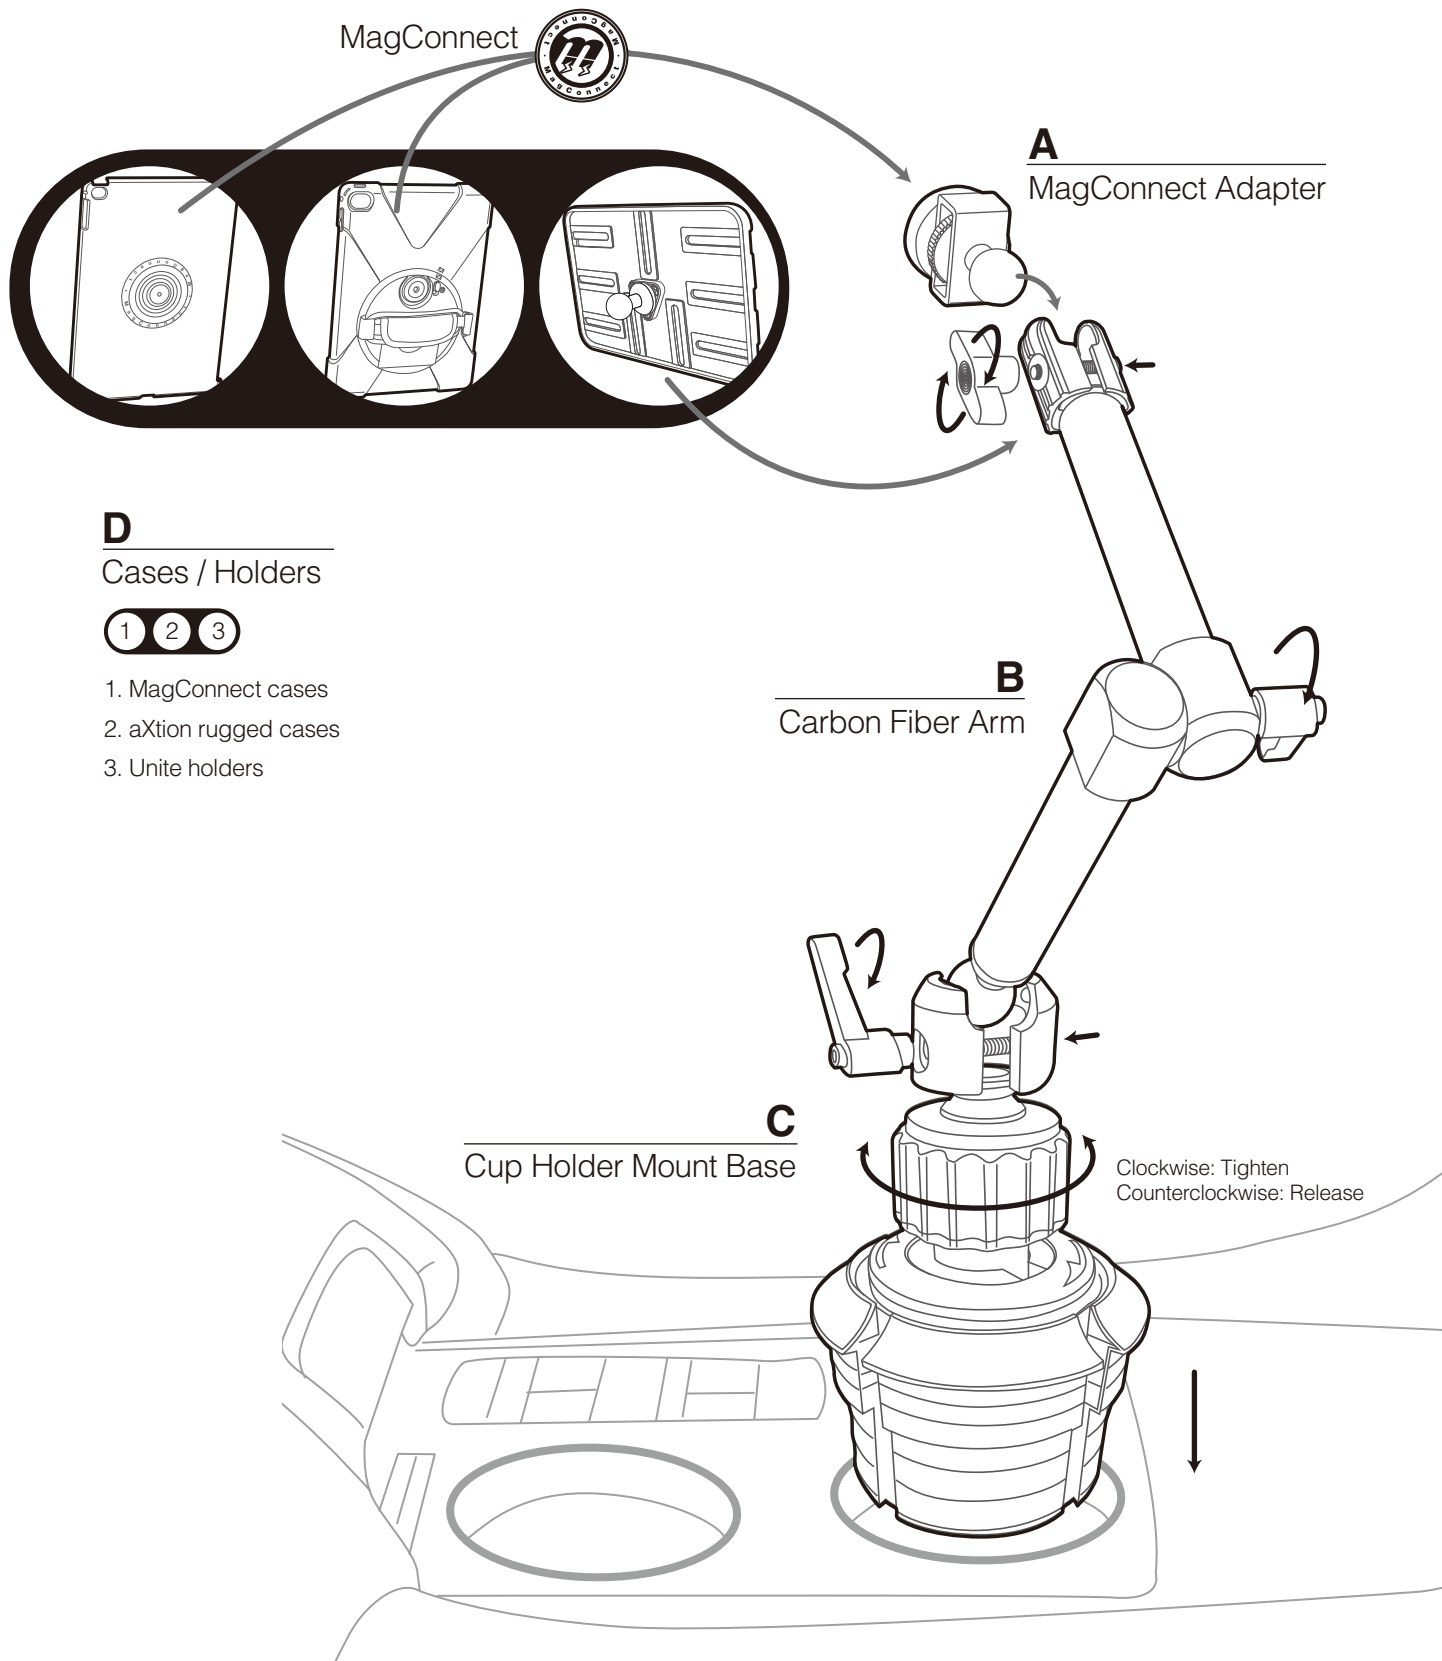

# Cup Holder Mount

## Installation Guide

**A**  
MagConnect Adapter

**B**  
Carbon Fiber Arm

**C**  
Cup Holder Mount Base

**D**  
Cases / Holders