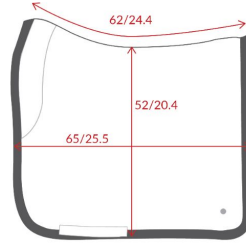

SADDLE PAD MEASUREMENT
PRO - DRESSAGE - COB