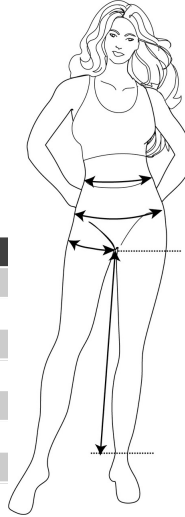

RIDER

Breeches

THIS IS HOW TO TAKE YOUR BODY MEASUREMENTS

WAIST - Measure at the slimmest part of your waist.

HIP - Measure around the fullest part of your hips, around 20 cm below the waist.

THIGH - Measure around the thigh at crotch.

INSEAM - Measure from the top of your inside leg to your ankle.

SIZE CONVERSION GUIDE							
EU	32	34	36	38	40	42	44
US	2	4	6	8	10	12	14
UK	6	8	10	12	14	16	18

SIZE	WAIST		HIP		THIGH		INSEAM	
	CM	INCH	CM	INCH	CM	INCH	CM	INCH
EU32	68	26.8	77	30.3	47.5	18.7	69	27
EU34	72	28.3	81	31.9	49.5	19.5	69	27
EU36	76	29.9	85	33.5	51.5	20.3	69	27
EU38	80	31.5	89	35	53.5	21.1	69	27
EU40	84	33.1	93	36.6	55.5	21.9	69	27
EU42	88	34.6	97	38.2	57.5	22.6	69	27
EU44	92	36.2	101	39.8	59.5	23.4	69	27

The measurements in this table are for body sizes on which the clothing sizes are based.

Tops & Jackets

THIS IS HOW TO TAKE YOUR BODY MEASUREMENTS

CHEST - Measure at the fullest part of your bust and straight across the back.

WAIST - Measure at the slimmest part of your waist.

HIP - Measure around the fullest part of your hips, around 20 cm below the waist.

SIZE	CHEST		WAIST		HIP	
	CM	INCH	CM	INCH	CM	INCH
XS	76 - 80	30 - 31.5	60 - 64	23.5 - 25	84 - 88	33 - 34.5
S	84 - 88	33 - 34.5	68 - 72	27 - 28.5	92 - 96	36 - 37.5
M	92 - 96	36 - 37.5	76 - 80	30 - 31.5	100 - 104	39 - 41
L	100 - 104	39 - 41	84 - 88	33 - 34.5	108 - 112	42.5 - 44
XL	110 - 116	43 - 45.5	94 - 100	37 - 39	117 - 122	46 - 48