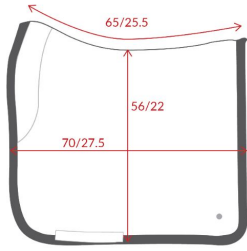

Saddle Pads Pro Collection

SADDLE PAD MEASUREMENT
PRO - DRESSAGE - FULL