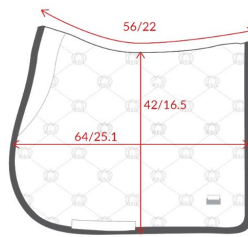

**Full**

NAME	HEADPIECE		HEADPIECE WIDTH	BROWBAND		CHEEK PIECES		NOSEBAND AROUND		NOSEBAND LENGTH		NOSEBAND WIDTH
	CM	INCH		CM	INCH	CM	INCH	CM	INCH	CM	INCH	
STOCKHOLM	65	25.6	-	42	16.5	24	9.4	71	27.95	18	7.08	-
LONDON	65	26.6	-	42	16.5	24	9.4	71	27.95	18	7.08	-
ANTWERP	65	25.6	-	42	16.5	24	9.4	71	27.95	18	7.08	-
PARIS	65	26.6	-	42	16.5	24	9.4	71	27.95	18	7.08	-
AMSTERDAM	65	25.6	-	42	16.5	24	9.4	71	27.95	18	7.08	-
ATHENS	65	26.6	-	42	16.5	24	9.4	71	27.95	18	7.08	-

**Reins**

NAME	LENGTH PONY	LENGTH COB		LENGTH FULL		WIDTH		SELECTABLE CRADLE™
		CM	INCH	CM	INCH	CM	INCH	
RUBBER	-	260	102.4	290	114	18	7	✓
SOFTY	-	260	102.4	290	114	14	5.5	✓
SOFTY/SUPERGRIP	-	260	102.4	290	114	14	5.5	✓
ROUND	-	260	102.4	290	114	13	5.1	✓
HVE	-	260	102.4	290	114	16	6.3	✗
ROUND 13 MM	-	260	102.4	290	114	13	5.1	✓
ROUND 16 MM	-	260	102.4	290	114	16	6.3	✓

Limited Edition Reins

NAME	LENGTH PONY		LENGTH COB		LENGTH FULL		WIDTH		SELECTABLE CRADLE™
	CM	INCH	CM	INCH	CM	INCH	CM	INCH	
CHICAGO	240	94.5	260	102.4	290	114	18	7	X
SEATTLE	240	94.5	260	102.4	290	114	18	7	X
MIAMI	240	94.5	260	102.4	290	114	15	5.9	X
SAN FRANCISCO	240	94.5	260	102.4	290	114	16	6.3	X

Saddle Pads

SADDLE PAD MEASUREMENT  
MONOGRAM - DRESSAGE - FULL

SADDLE PAD MEASUREMENT  
MONOGRAM - DRESSAGE - COB

SADDLE PAD MEASUREMENT  
MONOGRAM - JUMP - FULL

SADDLE PAD MEASUREMENT  
MONOGRAM - JUMP - COB