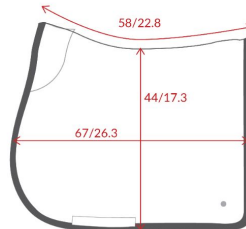

Limited Edition Reins

NAME	LENGTH PONY		LENGTH COB		LENGTH FULL		WIDTH		SELECTABLE CRADLE™
	CM	INCH	CM	INCH	CM	INCH	CM	INCH	
CHICAGO	240	94.5	260	102.4	290	114	18	7	X
SEATTLE	240	94.5	260	102.4	290	114	18	7	X
MIAMI	240	94.5	260	102.4	290	114	15	5.9	X
SAN FRANCISCO	240	94.5	260	102.4	290	114	16	6.3	X

Saddle Pads

SADDLE PAD MEASUREMENT  
MONOGRAM - DRESSAGE - FULL

SADDLE PAD MEASUREMENT  
MONOGRAM - DRESSAGE - COB

SADDLE PAD MEASUREMENT  
MONOGRAM - JUMP - FULL

SADDLE PAD MEASUREMENT  
MONOGRAM - JUMP - COB

Saddle Pads Pro Collection

SADDLE PAD MEASUREMENT  
PRO - DRESSAGE - FULL

SADDLE PAD MEASUREMENT  
PRO - DRESSAGE - COB

SADDLE PAD MEASUREMENT  
PRO - JUMP - FULL

SADDLE PAD MEASUREMENT  
PRO - JUMP - COB

Horse Blanket Size Converter

CM	135	145	155	165
INCHES	53	57	61	65
FEET	4'4	4'7	5'0	5'4