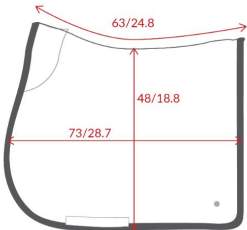

Limited Edition Reins

NAME	LENGTH PONY		LENGTH COB		LENGTH FULL		WIDTH		SELECTABLE CRADLE™
	CM	INCH	CM	INCH	CM	INCH	CM	INCH	
CHICAGO	240	94.5	260	102.4	290	114	18	7	X
SEATTLE	240	94.5	260	102.4	290	114	18	7	X
MIAMI	240	94.5	260	102.4	290	114	15	5.9	X
SAN FRANCISCO	240	94.5	260	102.4	290	114	16	6.3	X

Saddle Pads

SADDLE PAD MEASUREMENT  
MONOGRAM - DRESSAGE - FULL

SADDLE PAD MEASUREMENT  
MONOGRAM - DRESSAGE - COB

SADDLE PAD MEASUREMENT  
MONOGRAM - JUMP - FULL

SADDLE PAD MEASUREMENT  
MONOGRAM - JUMP - COB

Saddle Pads Pro Collection

SADDLE PAD MEASUREMENT  
PRO - DRESSAGE - FULL

SADDLE PAD MEASUREMENT  
PRO - DRESSAGE - COB

SADDLE PAD MEASUREMENT  
PRO - JUMP - FULL

SADDLE PAD MEASUREMENT  
PRO - JUMP - COB

Horse Blanket Size Converter

CM	135	145	155	165
INCHES	53	57	61	65
FEET	4'4	4'7	5'0	5'4