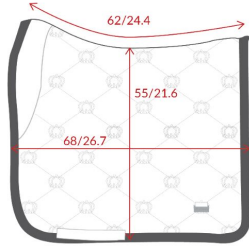

Limited Edition Reins

NAME	LENGTH PONY		LENGTH COB		LENGTH FULL		WIDTH		SELECTABLE CRADLE™
	CM	INCH	CM	INCH	CM	INCH	CM	INCH	
CHICAGO	240	94.5	260	102.4	290	114	18	7	X
SEATTLE	240	94.5	260	102.4	290	114	18	7	X
MIAMI	240	94.5	260	102.4	290	114	15	5.9	X
SAN FRANCISCO	240	94.5	260	102.4	290	114	16	6.3	X

Saddle Pads

SADDLE PAD MEASUREMENT
MONOGRAM - DRESSAGE - FULL