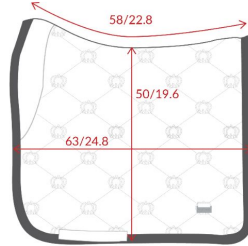

**Full**

NAME	HEADPIECE		HEADPIECE WIDTH	BROWBAND		CHEEK PIECES		NOSEBAND AROUND		NOSEBAND LENGTH		NOSEBAND WIDTH
	CM	INCH		CM	INCH	CM	INCH	CM	INCH	CM	INCH	
STOCKHOLM	65	25.6	-	42	16.5	24	9.4	71	27.95	18	7.08	-
LONDON	65	26.6	-	42	16.5	24	9.4	71	27.95	18	7.08	-
ANTWERP	65	25.6	-	42	16.5	24	9.4	71	27.95	18	7.08	-
PARIS	65	26.6	-	42	16.5	24	9.4	71	27.95	18	7.08	-
AMSTERDAM	65	25.6	-	42	16.5	24	9.4	71	27.95	18	7.08	-
ATHENS	65	26.6	-	42	16.5	24	9.4	71	27.95	18	7.08	-

**Reins**

NAME	LENGTH PONY	LENGTH COB		LENGTH FULL		WIDTH		SELECTABLE CRADLE™
		CM	INCH	CM	INCH	CM	INCH	
RUBBER	-	260	102.4	290	114	18	7	✓
SOFTY	-	260	102.4	290	114	14	5.5	✓
SOFTY/SUPERGRIP	-	260	102.4	290	114	14	5.5	✓
ROUND	-	260	102.4	290	114	13	5.1	✓
HVE	-	260	102.4	290	114	16	6.3	✗
ROUND 13 MM	-	260	102.4	290	114	13	5.1	✓
ROUND 16 MM	-	260	102.4	290	114	16	6.3	✓

Limited Edition Reins

NAME	LENGTH PONY		LENGTH COB		LENGTH FULL		WIDTH		SELECTABLE CRADLE™
	CM	INCH	CM	INCH	CM	INCH	CM	INCH	
CHICAGO	240	94.5	260	102.4	290	114	18	7	X
SEATTLE	240	94.5	260	102.4	290	114	18	7	X
MIAMI	240	94.5	260	102.4	290	114	15	5.9	X
SAN FRANCISCO	240	94.5	260	102.4	290	114	16	6.3	X

Saddle Pads

SADDLE PAD MEASUREMENT  
MONOGRAM - DRESSAGE - FULL

SADDLE PAD MEASUREMENT  
MONOGRAM - DRESSAGE - COB

SADDLE PAD MEASUREMENT  
MONOGRAM - JUMP - FULL

SADDLE PAD MEASUREMENT  
MONOGRAM - JUMP - COB