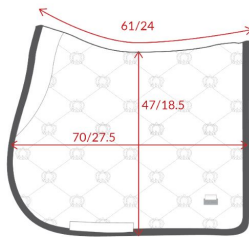

**Full**

NAME	HEADPIECE		HEADPIECE WIDTH	BROWBAND		CHEEK PIECES		NOSEBAND AROUND		NOSEBAND LENGTH		NOSEBAND WIDTH
	CM	INCH		CM	INCH	CM	INCH	CM	INCH	CM	INCH	
STOCKHOLM	65	25.6	-	42	16.5	24	9.4	71	27.95	18	7.08	-
LONDON	65	26.6	-	42	16.5	24	9.4	71	27.95	18	7.08	-
ANTWERP	65	25.6	-	42	16.5	24	9.4	71	27.95	18	7.08	-
PARIS	65	26.6	-	42	16.5	24	9.4	71	27.95	18	7.08	-
AMSTERDAM	65	25.6	-	42	16.5	24	9.4	71	27.95	18	7.08	-
ATHENS	65	26.6	-	42	16.5	24	9.4	71	27.95	18	7.08	-

**Reins**

NAME	LENGTH PONY	LENGTH COB		LENGTH FULL		WIDTH		SELECTABLE CRADLE™
		CM	INCH	CM	INCH	CM	INCH	
RUBBER	-	260	102.4	290	114	18	7	✓
SOFTY	-	260	102.4	290	114	14	5.5	✓
SOFTY/SUPERGRIP	-	260	102.4	290	114	14	5.5	✓
ROUND	-	260	102.4	290	114	13	5.1	✓
HVE	-	260	102.4	290	114	16	6.3	✗
ROUND 13 MM	-	260	102.4	290	114	13	5.1	✓
ROUND 16 MM	-	260	102.4	290	114	16	6.3	✓

Limited Edition Reins

NAME	LENGTH PONY		LENGTH COB		LENGTH FULL		WIDTH		SELECTABLE CRADLE™
	CM	INCH	CM	INCH	CM	INCH	CM	INCH	
CHICAGO	240	94.5	260	102.4	290	114	18	7	X
SEATTLE	240	94.5	260	102.4	290	114	18	7	X
MIAMI	240	94.5	260	102.4	290	114	15	5.9	X
SAN FRANCISCO	240	94.5	260	102.4	290	114	16	6.3	X

Saddle Pads

SADDLE PAD MEASUREMENT  
MONOGRAM - DRESSAGE - FULL

SADDLE PAD MEASUREMENT  
MONOGRAM - DRESSAGE - COB

SADDLE PAD MEASUREMENT  
MONOGRAM - JUMP - FULL

SADDLE PAD MEASUREMENT  
MONOGRAM - JUMP - COB