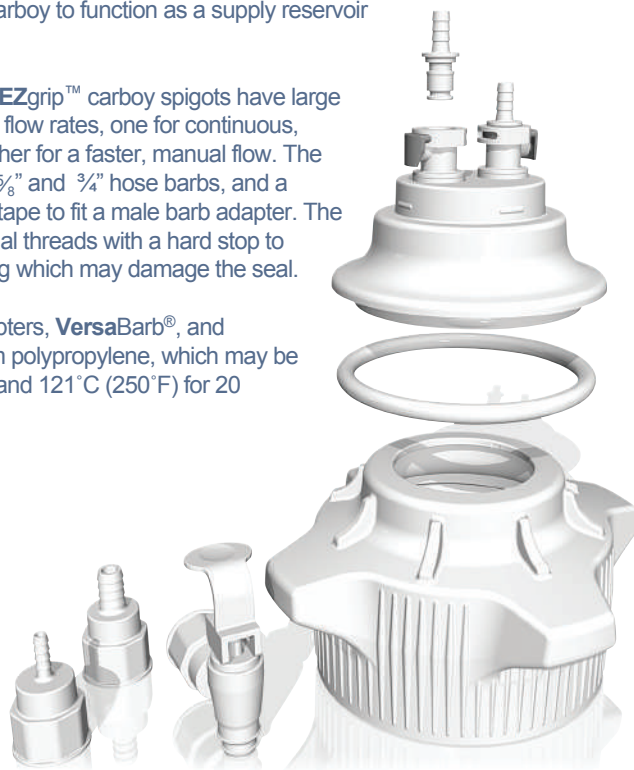

Quick-connect hose barb options include quick-connect port combinations of two, three, and four, with $\frac{1}{4}$ " and $\frac{3}{8}$ " hose barb sizes, as well as molded-in hose barb options, available with $\frac{1}{8}$ ", $\frac{1}{4}$ ", $\frac{5}{16}$ ", and $\frac{1}{2}$ " sizes. The Clearview® adapter is also available for users who need a crystal-clear window into the carboy for visualizing solution homogenization.

For bottom tubulation options, **VersaBarb®** provides flexibility in drainage, pump connection, filling bell, and automated equipment. **VersaBarb®** is available in $\frac{1}{4}$ ", $\frac{3}{8}$ ", $\frac{1}{2}$ ", and $\frac{3}{4}$ " hose barb sizes. A $\frac{3}{4}$ " sanitary fitting **VersaBarb®** is also available to enable the **EZgrip™** carboy to function as a supply reservoir to a larger system.

Foxx Life Sciences' **EZgrip™** carboy spigots have large levers that control two flow rates, one for continuous, locked flow and the other for a faster, manual flow. The spigot spout features $\frac{5}{8}$ " and $\frac{3}{4}$ " hose barbs, and a standard internal luer tape to fit a male barb adapter. The spigot body has internal threads with a hard stop to prevent over-tightening which may damage the seal.

All **VersaCap®**, adapters, **VersaBarb®**, and spigots are made from polypropylene, which may be autoclaved at 15 PSI and 121°C (250°F) for 20 minutes.