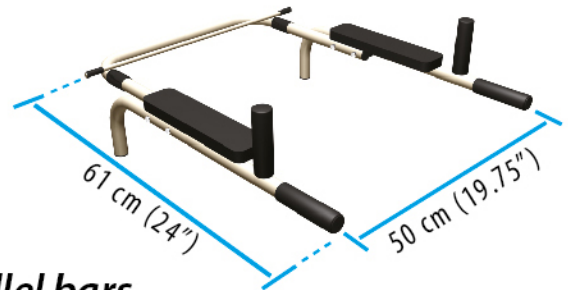

Parallel bars