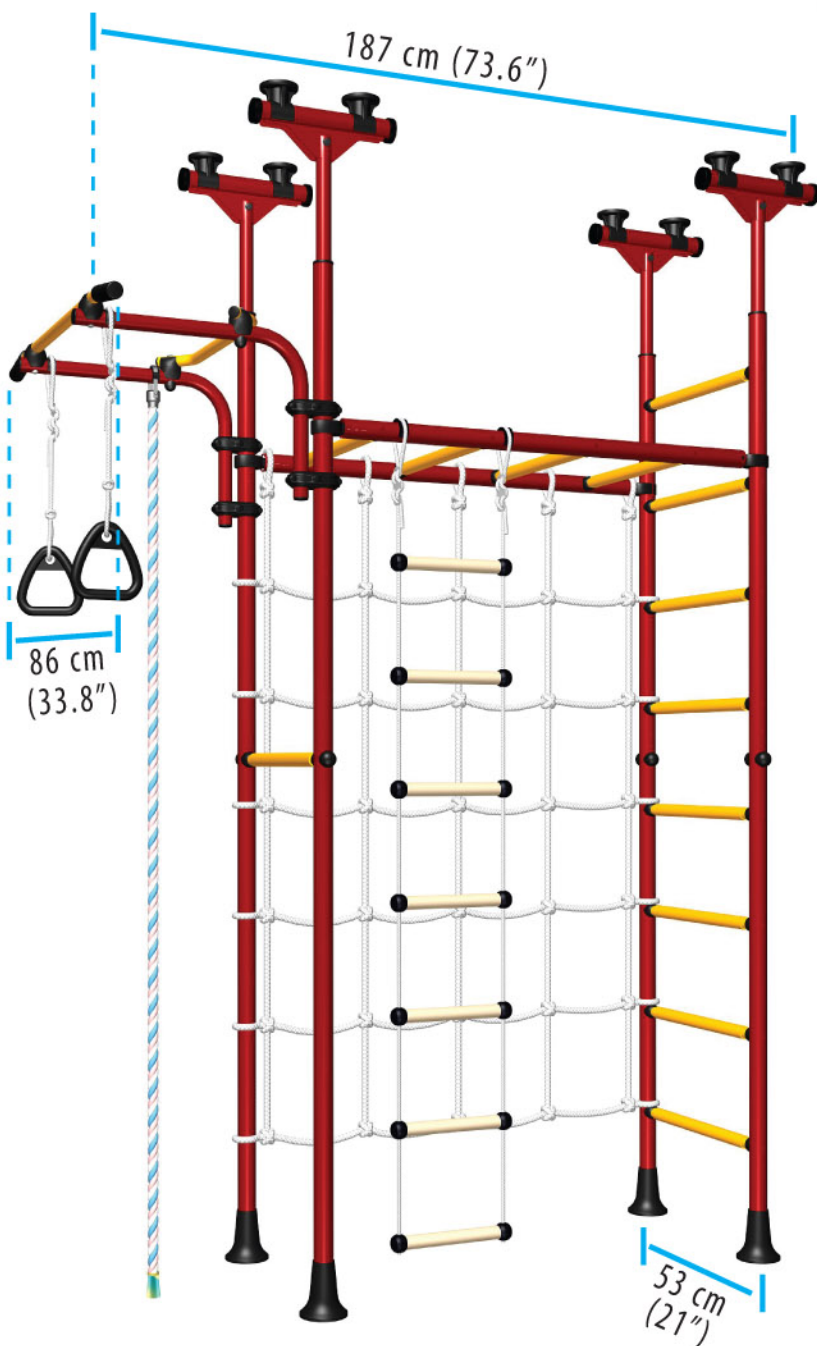

#### Dimensions:

106 x 53 cm (41.7" x 21")

Equipment allows load of 220 lbs (100 kg)

**Dimensions:**

163 x 106 cm  
(64.17" X 41.7")

Equipment allows load of 220 lbs (100 kg)

**TYPE OF RUNG**

Metal covered with plastic

Natural wood

**COLOURS**

colour of pole

**Dimensions:**

219 x 86 cm  
(86.2" x 33.8")

Equipment allows load  
of 220 lbs (100 kg)

**TYPE OF RUNG**

Metal covered with plastic

**COLOURS**

colour of pole

colour of pole

**Dimensions:**

187 x 86 cm  
(73.6" x 33.85")

Equipment allows load of 220 lbs (100 kg)

**TYPE OF RUNG**

Metal covered with plastic

**COLOURS**

Way of mounting	Type of horizontal bar
in strut (between ceiling and floor)	movable