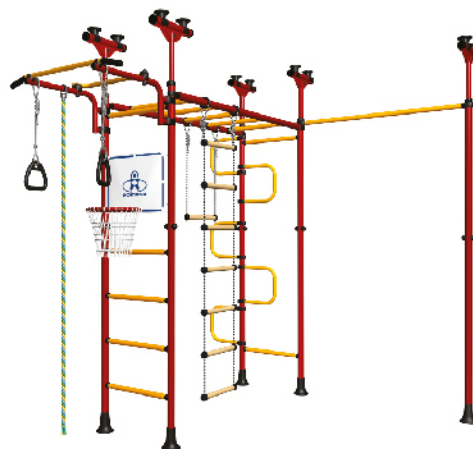

Pegasus 4.XX - Page 7

Saturn 5.XX - Page 8