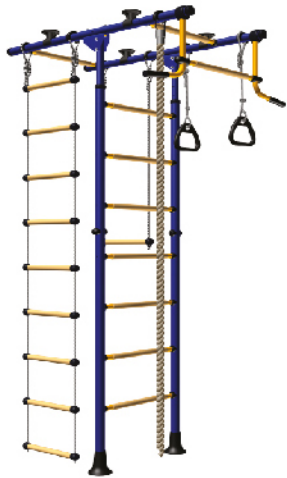

Comet 2.XX - Page 3