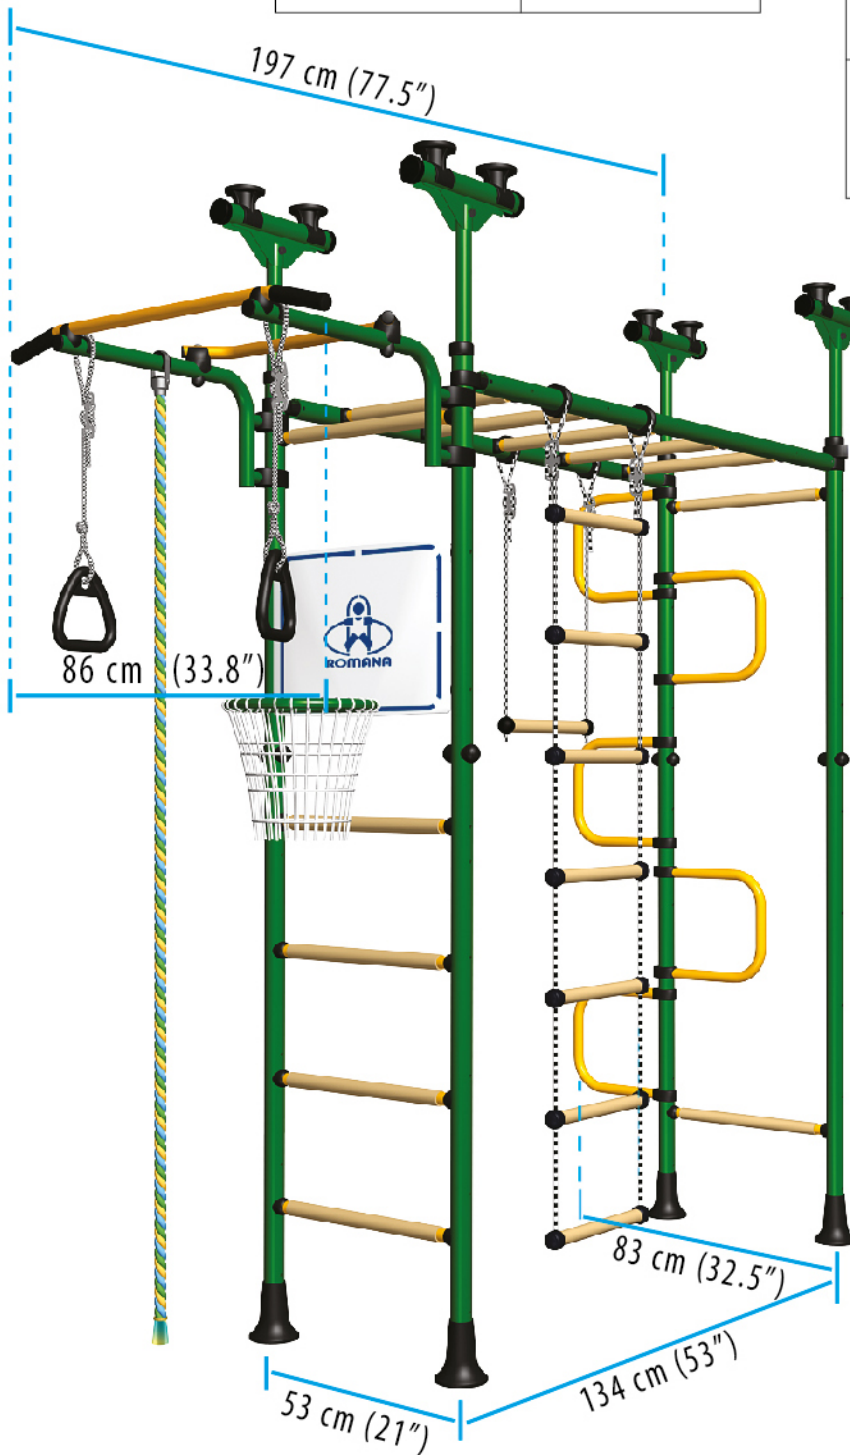

Way of mounting	Type of horizontal bar
in strut (between ceiling and floor)	movable

Pegasus 4.XX		
Modification	Type of rung	Accessories
04	natural wood	metal ladder metal curved ladder horizontal bar monkey bars climbing rope
06	metal covered with plastic	gymnastic rings rope ladder trapeze basketball board & ring

Dimensions:

197 x 86 cm
(77.5" x 33.8")

Equipment allows load of 220 lbs (100 kg)

TYPE OF RUNG

Metal covered with plastic

Natural wood

COLOURS

colour of pole

colour of pole

colour of pole

colour of rung