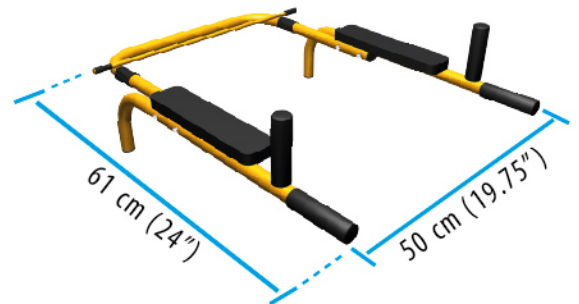

Parallel bars

COLOUR OF RUNG

COLOUR OF POLE