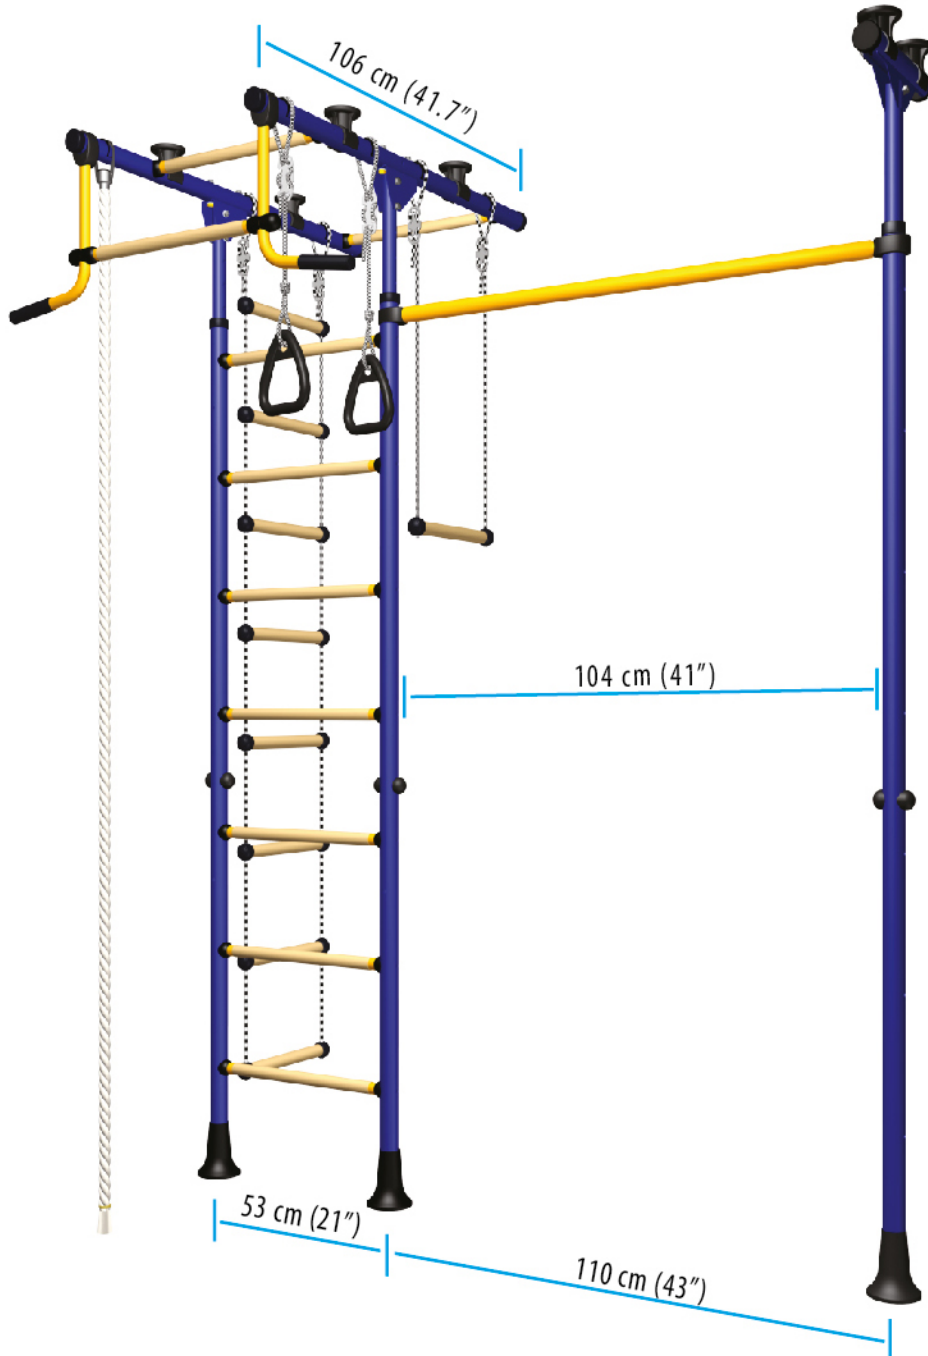

#### Dimensions:

106 x 53 cm (41.7" x 21")

Equipment allows load of 220 lbs (100 kg)

#### COLOURS

colour of pole

colour of pole

colour of pole

colour of rung

Way of mounting	Type of horizontal bar
in strut (between ceiling and floor)	assembled

Comet 3.XX		
Modification	Type of rung	Accessories
04	natural wood	metal ladder horizontal bar additional pull-up bar
06	metal covered with plastic	rope ladder climbing rope gymnastic rings trapeze

**Dimensions:**

163 x 106 cm  
(64.17" X 41.7")

Equipment allows load of 220 lbs (100 kg)

**TYPE OF RUNG**

Metal covered with plastic

Natural wood

**COLOURS**

colour of pole

**Dimensions:**

219 x 86 cm  
(86.2" x 33.8")

Equipment allows load  
of 220 lbs (100 kg)

**TYPE OF RUNG**

Metal covered with plastic

**COLOURS**

colour of pole

colour of pole