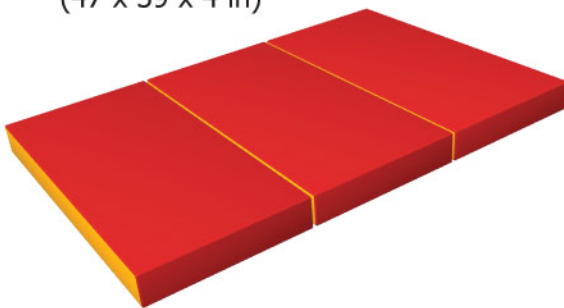

ELK-14.78

Dimension
120 x 100 x 10 cm
(47 x 39 x 4 in)