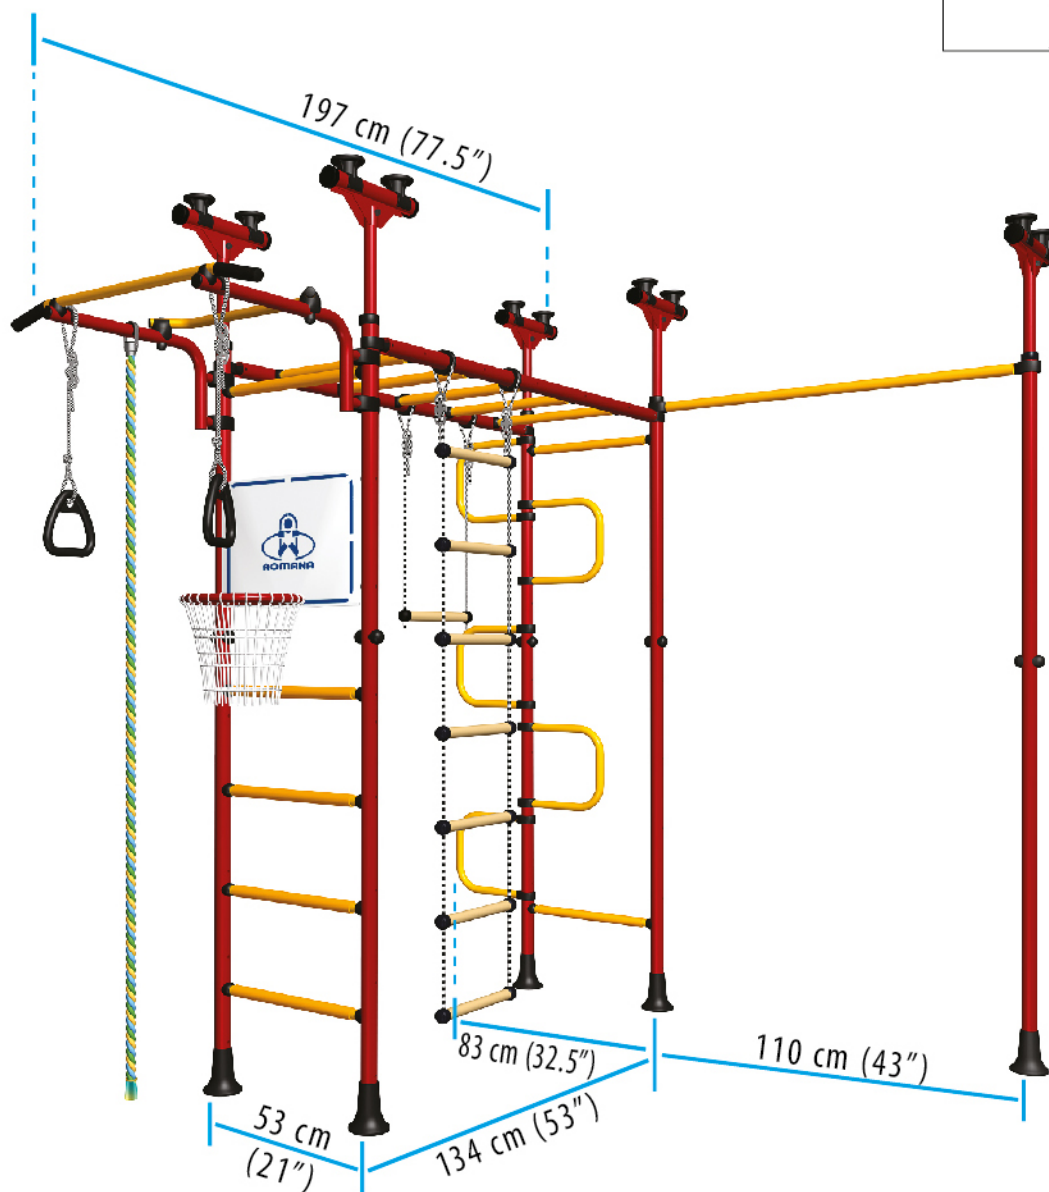

**Dimensions:**

197 x 86 cm  
(77.5" x 33.8")

Equipment allows load of 220 lbs (100 kg)

**TYPE OF RUNG**

Metal covered with plastic

Natural wood

**COLOURS**

colour of pole

colour of pole

colour of pole

colour of rung

Way of mounting	Type of horizontal bar
in strut (between ceiling and floor)	movable

Saturn 5.XX		
Modification	Type of rung	Accessories
04	natural wood	metal ladder metal curved ladder horizontal bar additional pull-up bar monkey bars climbing rope
06	metal covered with plastic	gymnastic rings rope ladder trapeze basketball board & ring

### Dimensions:

197 x 193 cm  
(77.5" x 75.5")

Equipment allows load  
of 220 lbs (100 kg)

**ELK-14.54**

Dimension  
120 x 60 x 10 cm  
(47 x 23.5 x 4 in)