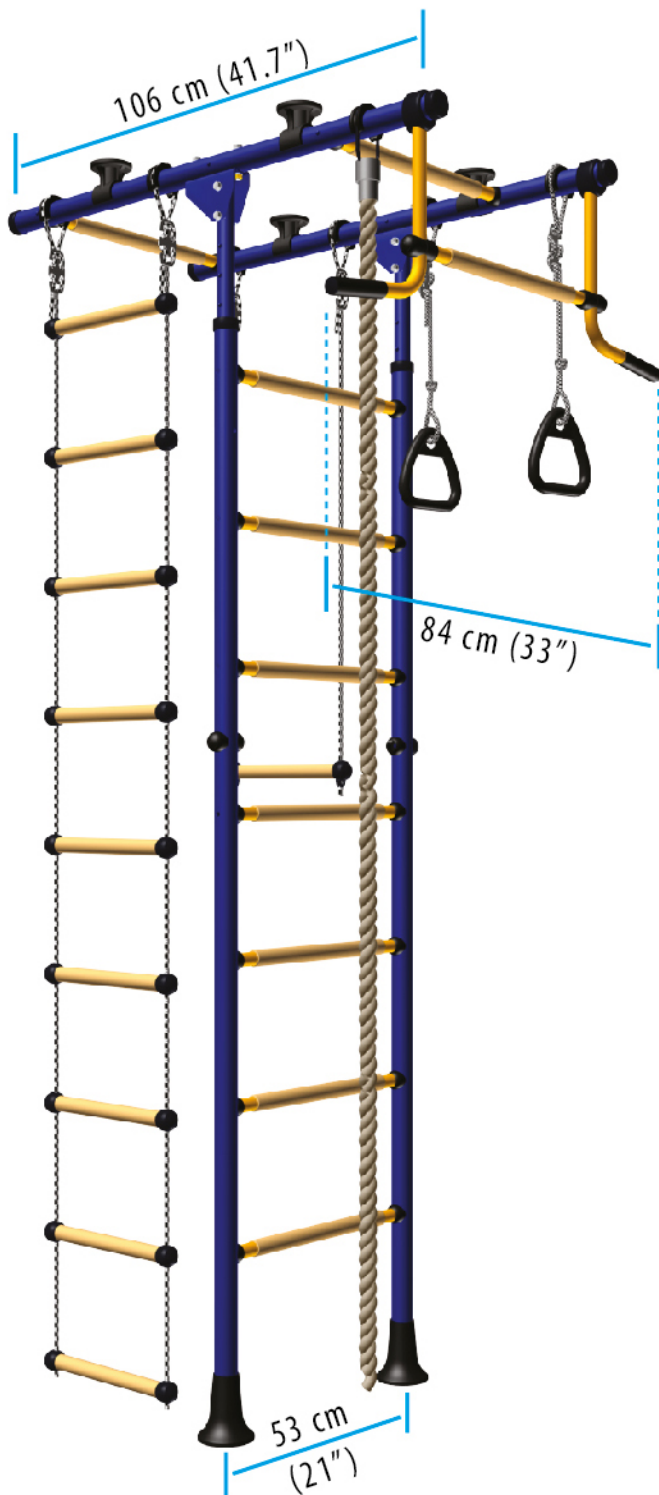

Jungle Dome - Page 5

Saturn 5.XX - Page 8

Comet 2.XX

Modification	Type of rung	Accessories
04	natural wood	metal ladder horizontal bar gymnastic rings
06	metal covered with plastic	trapeze rope ladder climbing rope

Way of mounting	Type of horizontal bar
in strut (between ceiling and floor)	assembled

Dimensions:

106 x 53 cm (41.7" x 21")

Equipment allows load of 220 lbs (100 kg)

TYPE OF RUNG

Metal covered with plastic

Natural wood

COLOURS

colour of pole

colour of pole

colour of pole

colour of rung