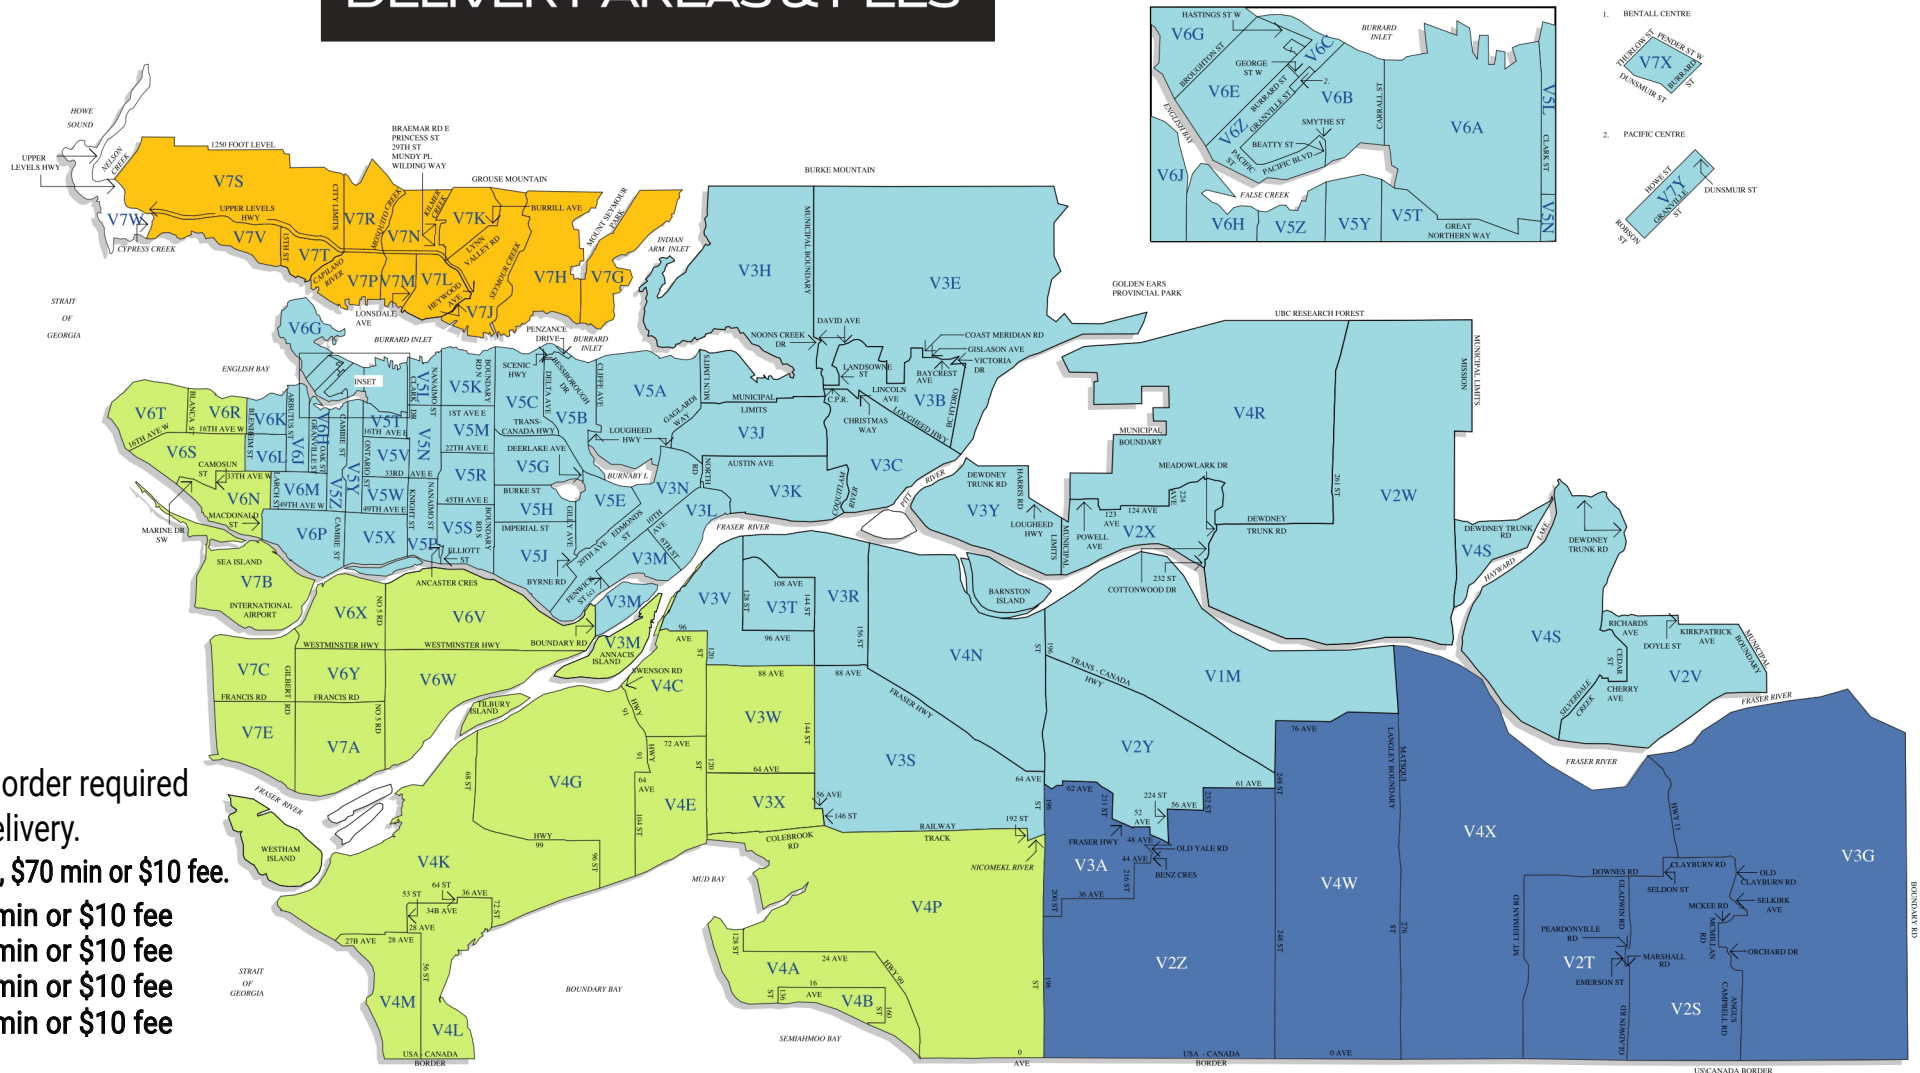

DELIVERY AREAS & FEES

Minimum order required for free delivery.
 For Mission, \$70 min or \$10 fee.

- \$90 min or \$10 fee
- \$90 min or \$10 fee
- \$90 min or \$10 fee
- \$90 min or \$10 fee

SCALE / ÉCHELLE 1:250 000