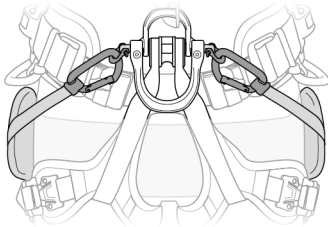

(2)

(3)

(4)

PETZL
F-38920 Crolles
[PETZL.COM](https://www.petzl.com)
ISO 9001
© Petzl
Made in Romania

Sustaining our Community
Au service de la Communauté
FONDATION-PETZL.ORG

Installation on the gated ventral attachment point, with shackles

Installation sur point d'attache ventral ouvrable avec manilles

----- Or / ou -----

➡ **i** **ASTRO BOD FAST**
ASTRO SIT FAST

Installation on the textile connection point

Installation sur point d'accroche textile