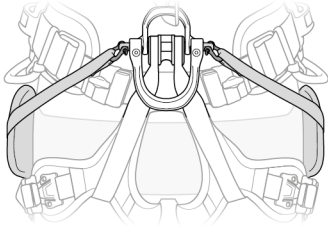

(2)

(3)

(4)

PETZL
F-38920 Crolles
[PETZL.COM](https://www.petzl.com)
ISO 9001
© Petzl
Made in Romania

Sustaining our Community
Au service de la Communauté
FONDATION-PETZL.ORG

Installation on the gated ventral attachment point, with shackles

Installation sur point d'attache ventral ouvrable avec manilles

----- Or / ou -----

➡ **i** **ASTRO BOD FAST**
ASTRO SIT FAST

Installation on the textile connection point

Installation sur point d'accroche textile