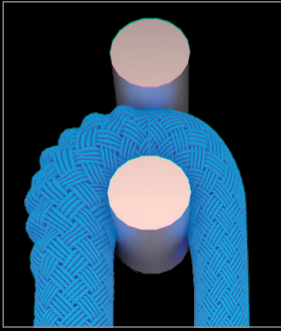

PLATINUM® TECHNOLOGY

PUSHING TOGETHER OF COVER ON CORE

Conventional kernmantle ropes:

- A cover that has been pushed together on the core will impair the use of climbing devices
- Danger! Climbers are no longer able to rappel down by themselves

PLATINUM®

It prevents the cover from being pushed together on the core > **greater safety**