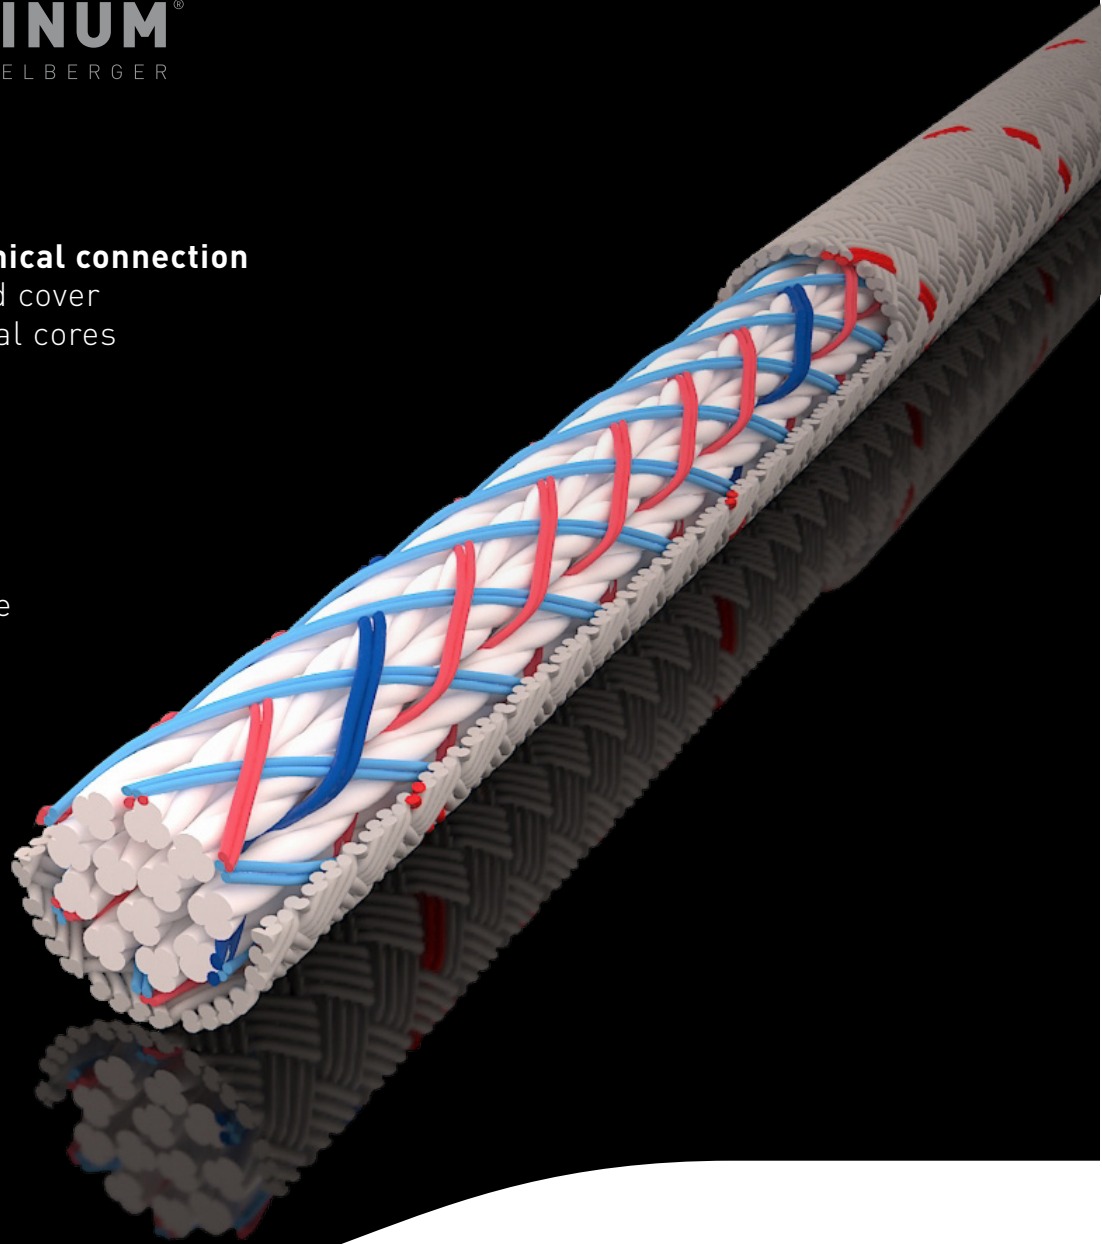

YOUR BENEFITS

- greater safety
- longer service life
- more flexibility / better handling

TEUFELBERGER Ges.m.b.H.
Vogelweiderstraße 50, 4600 Wels, Austria
T +43-7242-413-0, www.teufelberger.com

Platinum® ist eine Marke von TEUFELBERGER GmbH. registriert in vielen Ländern.

TOGETHER IN MOTION