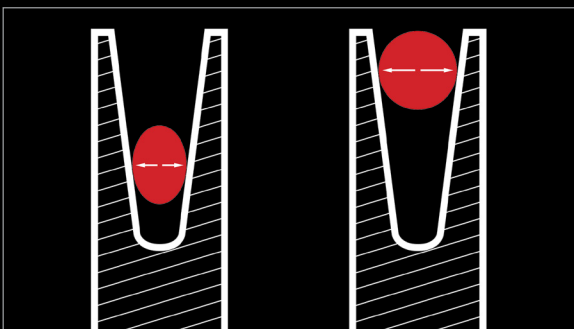

PLATINUM® STABILITY TO LATERAL PRESSURE

- In sheaves, a high stability to lateral pressure is desirable
- Thanks to its high level of compactness, PLATINUM® ensures excellent grip in sheaves
- Increased grip > **increased service life**