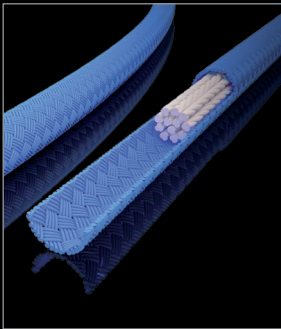

PLATINUM®, TEUFELBERGER's new and innovative braiding technology, stands for greater safety in use, longer rope life, and, thanks to the great ease of handling, for more fun for your visitors.

PLATINUM® is characterized by the permanent mechanical connection between a rope's core and its cover. Core and cover yarns are interwoven at certain intervals. This prevents any slippage of the cover on the core. At these points, the cover is stopped from getting bunched up on the core („milking“).

Conventional kernmantle ropes:

- A cover that has been pushed together on the core will impair the use of climbing devices
- Danger! Climbers are no longer able to rappel down by themselves

PLATINUM®

It prevents the cover from being pushed together on the core > **greater safety**

FORCE TRANSFER

Conventional kernmantle ropes:

- Deflection points: outer cores are subjected to greater tensile loads than inner cores and it is not possible to ease these loads > uncertainty

PLATINUM®

It connects heavily loaded cores and thus eases the respective loads they are exposed to > longer service life, increased safety

CORELESS END OF COVER

Conventional kernmantle ropes:

- A surplus length of the cover results in a coreless rope section
- This may be extremely dangerous for inexperienced climbers
- Due to the displacement of the cover > loss of flexibility