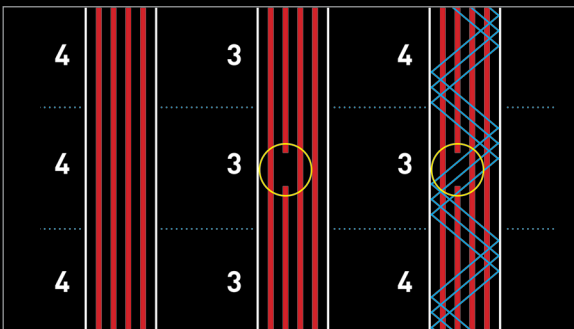

LOCAL OVERLOADING

Conventional kernmantle ropes:

- Localized damage in the core weakens the rope along its entire length

PLATINUM®

No displacement of the parallel cores: Damage will have an impact only on a locally confined area > **greater safety**