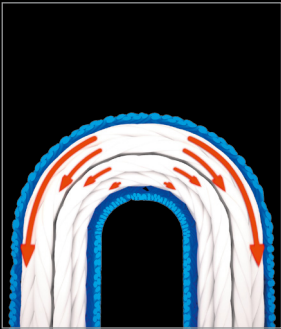

Conventional kernmantle ropes:

- A cover that has been pushed together on the core will impair the use of climbing devices
- Danger! Climbers are no longer able to rappel down by themselves

PLATINUM®

It prevents the cover from being pushed together on the core > **greater safety**

FORCE TRANSFER

Conventional kernmantle ropes:

- Deflection points: outer cores are subjected to greater tensile loads than inner cores and it is not possible to ease these loads > uncertainty

PLATINUM®

It connects heavily loaded cores and thus eases the respective loads they are exposed to > longer service life, increased safety

CORELESS END OF COVER

Conventional kernmantle ropes:

- A surplus length of the cover results in a coreless rope section
- This may be extremely dangerous for inexperienced climbers
- Due to the displacement of the cover > loss of flexibility