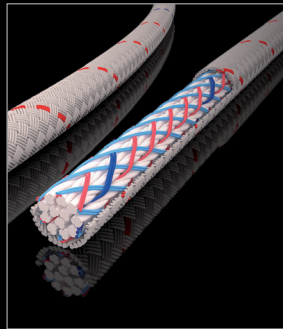

PLATINUM®, TEUFELBERGER's new and innovative braiding technology, stands for greater safety in use, longer rope life, and, thanks to the great ease of handling, for more fun for your visitors.

PLATINUM® is characterized by the permanent mechanical connection between a rope's core and its cover. Core and cover yarns are interwoven at certain intervals. This prevents any slippage of the cover on the core. At these points, the cover is stopped from getting bunched up on the core („milking“).

Conventional kernmantle ropes:

- A cover that has been pushed together on the core will impair the use of climbing devices
- Danger! Climbers are no longer able to rappel down by themselves

PLATINUM®

It prevents the cover from being pushed together on the core > **greater safety**

FORCE TRANSFER

Conventional kernmantle ropes:

- Deflection points: outer cores are subjected to greater tensile loads than inner cores and it is not possible to ease these loads > uncertainty

PLATINUM®

It connects heavily loaded cores and thus eases the respective loads they are exposed to > longer service life, increased safety

CORELESS END OF COVER

Conventional kernmantle ropes:

- A surplus length of the cover results in a coreless rope section
- This may be extremely dangerous for inexperienced climbers
- Due to the displacement of the cover > loss of flexibility