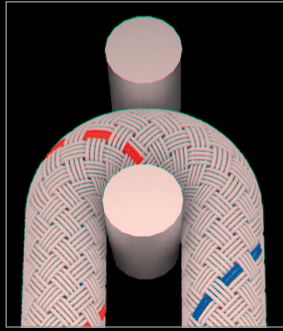

PLATINUM® TECHNOLOGY

PUSHING TOGETHER OF COVER ON CORE

Conventional kernmantle ropes:

- A cover that has been pushed together on the core will impair the use of climbing devices
- Danger! Climbers are no longer able to rappel down by themselves

PLATINUM®

It prevents the cover from being pushed together on the core > **greater safety**