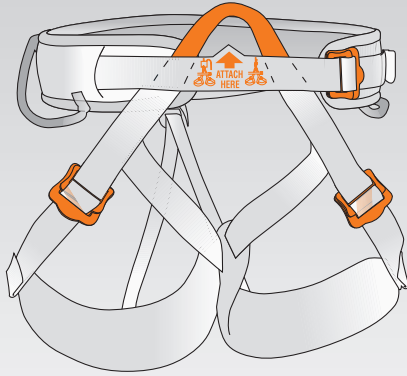

3 year guarantee
Patented

Product Information

ASPIR

C24

cm	0	1	2
A	53 → 72	68 → 94	86 → 110
B	40 → 58	48 → 62	57 → 70
	400 g	430 g	435 g